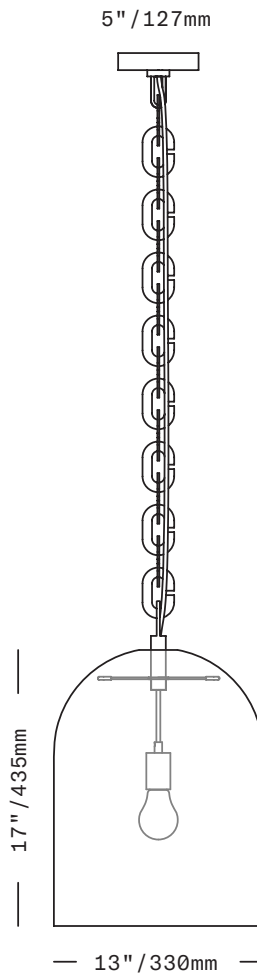

SkLO

Dome 17

PENDANT

Large domes of handblown Czech glass with a frosted finish are suspended on lengths of oversized brass chains. An exposed fabric-wrapped electrical cord runs through the chain from canopy to light.

UL listed suitable for dry and damp locations (US & Canada)

Socket 120V E26 60W Max

LED bulb included

Requires recessed electrical box for installation

Accommodates sloped ceilings

Field adjustable – comes standard with 18 chain links or approximately 36" of chain – 6 chain links equals approx 12" – additional chain links available in 6 link increments at additional cost

Fixture weight (approximate): 15lbs/7kg

All glass dimensions are approximate – handblown glass dimensions vary by nature and intent

Made in the Czech Republic

LT335 [---][--]

Dome 17 Pendant

Glass colors

- Clear Frosted [FCL]
- Olivin Frosted [FOL]
- Smoke Frosted [FSM]
- White Frosted [FWT]

Fixture weight (approximate): 38lbs/17kg

All glass dimensions are approximate – handblown glass dimensions vary by nature and intent

Made in the Czech Republic

LT336 [---][--]

Dome 22 Pendant

Glass colors

- Clear Frosted [FCL]
- Olivin Frosted [FOL]
- Smoke Frosted [FSM]
- White Frosted [FWT]