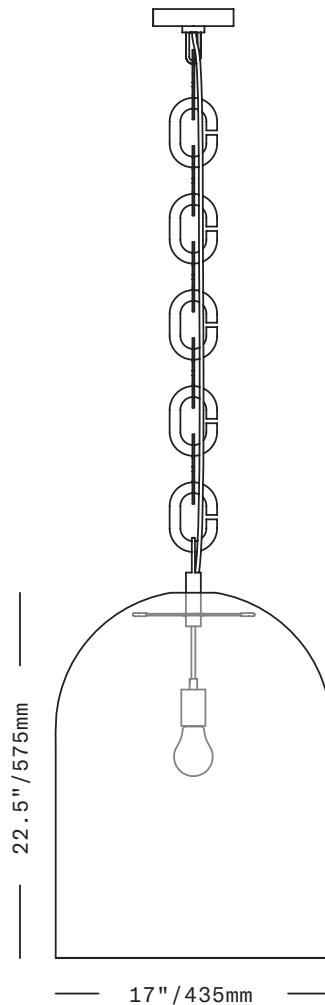

SkLO

Dome 22

PENDANT

5" / 127mm

Large domes of handblown Czech glass with a frosted finish are suspended on lengths of oversized brass chains. An exposed fabric-wrapped electrical cord runs through the chain from canopy to light.

UL listed suitable for dry and damp locations (US & Canada)

Socket 120V E26 60W Max

LED bulb included

Requires recessed electrical box for installation

Accommodates sloped ceilings

Field adjustable – comes standard with 12 chain links or approximately 36" of chain – 4 chain links equals approx 12" – additional chain links available in 4 link increments at additional cost

Fixture weight (approximate): 38lbs/17kg

All glass dimensions are approximate – handblown glass dimensions vary by nature and intent

Made in the Czech Republic

LT336 [---][--]

Dome 22 Pendant

Glass colors

- ☐ Clear Frosted [FCL]
- ☐ Olivin Frosted [FOL]
- ☐ Smoke Frosted [FSM]
- ☐ White Frosted [FWT]

Metal finishes

- ☐ Dark Oxidized [DX]
- ☐ Brushed Brass [BB]
- ☐ Brushed Nickel [BN]
- ☐ Polished Nickel [PN]

Cord colors

- ☐ Black
- ☐ Blue
- ☐ Gold
- ☐ Gray

twentieth

sales@twentieth.net

323.904.1200

www.twentieth.net