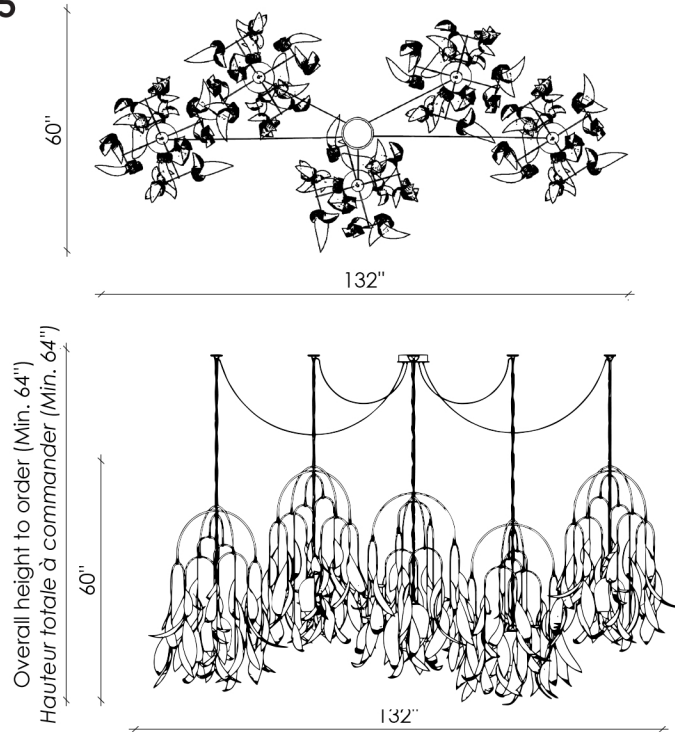

SAULE-S-01

DIMENSIONS

SAULE-S-01

32" X 32" X 46" H

Overall height / Hauteur totale minimum 50"

HEIGHT / HAUTEUR

The chain is not adjustable / The overall height needs to be ordered. The height from the top of the fixture to the ceiling increases every 3", up to 120" included.

LAROSE
GUYON

HANDMADE
IN CANADA

twentieth

323.904.1200 www.twentieth.net sales@twentieth.net

SAULE-S-05

DIMENSIONS

SAULE-S-05

132" X 60" X 60" H

Overall height / Hauteur totale minimum 64"

HEIGHT / HAUTEUR

The chain is not adjustable / The overall height needs to be ordered. The height from the top of the fixture to the ceiling increases every 3", up to 120" included.

La chaîne n'est pas ajustable / La hauteur totale doit être commandée. La hauteur entre le haut du luminaire et le plafond augmente tous les 3", jusqu'à 120" inclus.

FINISHES / FINIS

Aged Brass
Laiton Antique