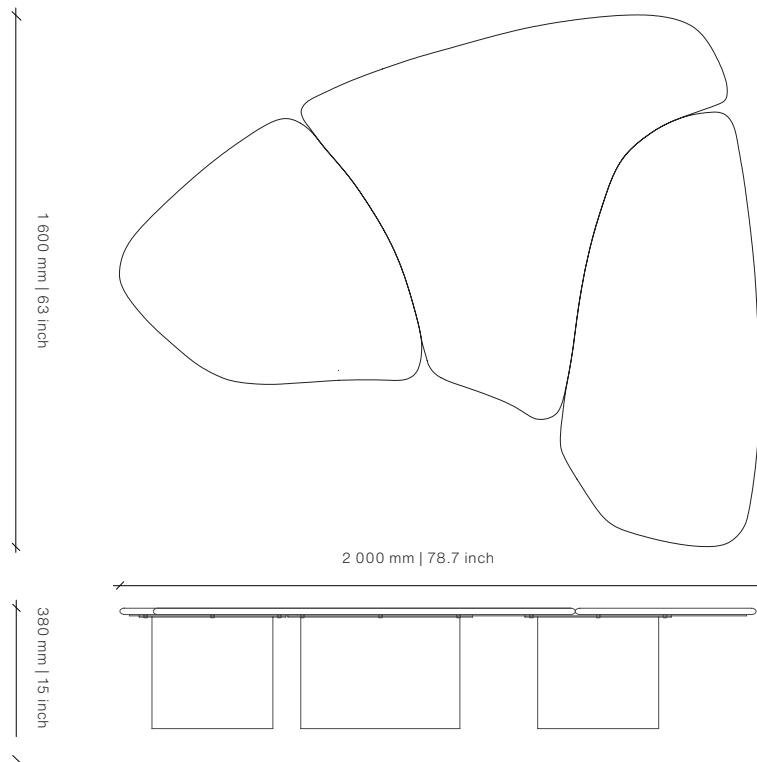

TECTRA Coffee Table

DESIGN BY OKHA

Image shows Gun Metal and Custom Stone

Base

Gun Metal
Stainless Steel

Black
Ferrograin

Light Grey
Ferrograin

White
Ferrograin

Custom marble available upon request

Dimensions (mm)

2000W x 1600D x 380H

Dimensions (inches)

78.7W x 63D x 15H

twentieth

sales@twentieth.net

323.904.1200