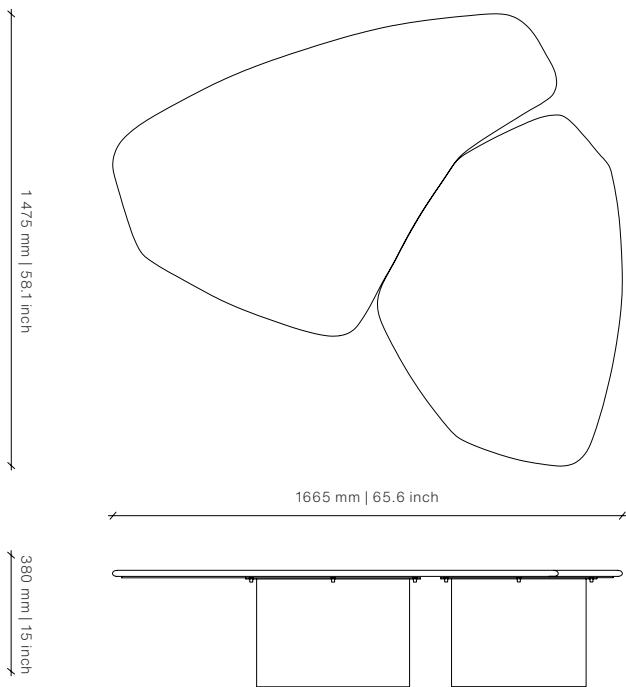

TECTRA 2 Coffee Table

DESIGN BY OKHA

Base

Electro Polished
Stainless Steel

Top

Nero
Marquina

Carrara

Calacatta

Travertine