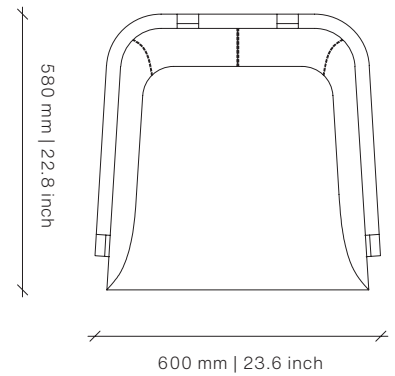

BARNETT SLIM Dining Chair

DESIGN BY OKHA

Frame

Dimensions (mm)

600W x 580D x 760H
Seat Height: 470

Dimensions (inches)

23.6W x 22.8D x 29.9H
Seat Height: 18.5

COM: 2.5 m | 2.7 yd

COL: 4.5 m² | 48.4 sq ft

twentieth

sales@twentieth.net
323.904.1200
www.twentieth.net

OKHA