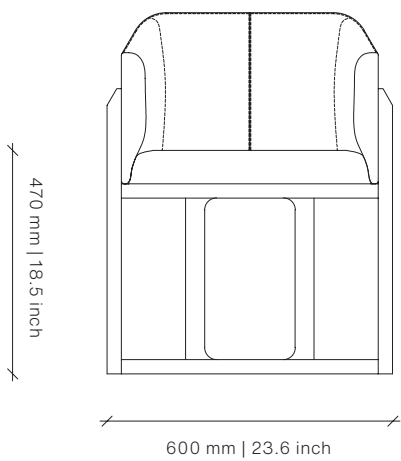

BARNETT SLIM Dining Chair

DESIGN BY OKHA

Frame

Dimensions (mm)

600W x 580D x 760H
Seat Height: 470

Dimensions (inches)

23.6W x 22.8D x 29.9H
Seat Height: 18.5

COM: 2.5 m | 2.7 yd

COL: 4.5 m² | 48.4 sq ft

twentieth

sales@twentieth.net
323.904.1200
www.twentieth.net

OKHA