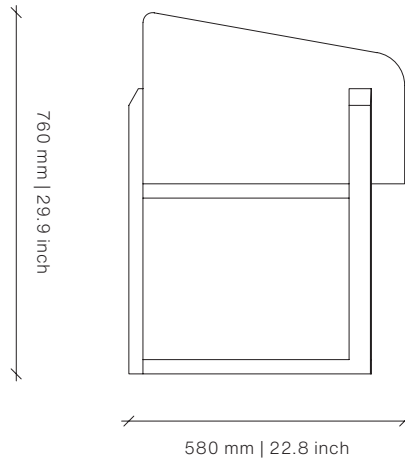

BARNETT SLIM Dining Chair

DESIGN BY OKHA

Frame

Dimensions (mm)

600W x 580D x 760H
Seat Height: 470

Dimensions (inches)

23.6W x 22.8D x 29.9H
Seat Height: 18.5

COM: 2.5 m | 2.7 yd

COL: 4.5 m² | 48.4 sq ft

twentieth

sales@twentieth.net
323.904.1200
www.twentieth.net

OKHA