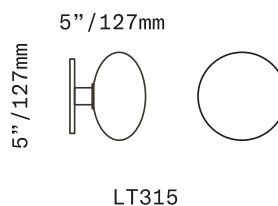

## Stem 1X

SCONCE/CEILING

The Stem 1X Sconce/Ceiling is a minimal light suitable for use as a ceiling light or wall light. It consists of a single diffuser of handblown Czech glass on a simple brass socket and canopy. The glass diffusers are available in two shapes and in both "dipped" glass, featuring the SkLO double-dipped flame-polished mouth and "textured" glass, featuring a soft, frosted finish and subtle sculpted vertical ridges.

UL listed suitable for dry and damp locations (US & Canada)

Socket 120V G9 7W Max

LED bulb included

Requires recessed electrical box for installation

Fixture weight (approximate): 3lbs/1.5kg

All glass dimensions are approximate – handblown glass dimensions vary by nature and intent

Made in the Czech Republic

LT271 [---][--] 4.5"/110mm sphere glass  
 LT315 [---][--] 6"/150mm ellipsoid glass

- |                       |   |
|-----------------------|---|
| Dipped Glass colors   | <ul style="list-style-type: none"> <li><input type="radio"/> Clear [CLR]</li> <li><input type="radio"/> New Blue [NBL]</li> <li><input type="radio"/> Olivin [OLV]</li> <li><input type="radio"/> Smoke [SMK]</li> <li><input type="radio"/> White [WHT]</li> </ul> |
| Textured Glass colors | <ul style="list-style-type: none"> <li><input type="radio"/> Clear [TCL]</li> <li><input type="radio"/> Neutral Gray [NGT]</li> <li><input type="radio"/> Steel Blue [TSB]</li> <li><input type="radio"/> Whiskey [TWS]</li> </ul>                                  |
| Metal finishes        | <ul style="list-style-type: none"> <li><input type="radio"/> Dark Oxidized [DX]</li> <li><input type="radio"/> Brushed Brass [BB]</li> <li><input type="radio"/> Brushed Nickel [BN]</li> <li><input type="radio"/> Polished Nickel [PN]</li> </ul>                 |