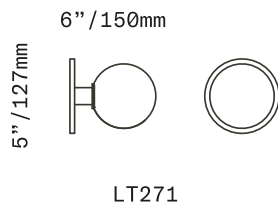

## Stem 1X

SCONCE/CEILING

The Stem 1X Sconce/Ceiling is a minimal light suitable for use as a ceiling light or wall light. It consists of a single diffuser of handblown Czech glass on a simple brass socket and canopy. The glass diffusers are available in two shapes and in both "dipped" glass, featuring the SkLO double-dipped flame-polished mouth and "textured" glass, featuring a soft, frosted finish and subtle sculpted vertical ridges.

UL listed suitable for dry and damp locations (US & Canada)

Socket 120V G9 7W Max

LED bulb included

Requires recessed electrical box for installation

Fixture weight (approximate): 3lbs/1.5kg

All glass dimensions are approximate – handblown glass dimensions vary by nature and intent

Made in the Czech Republic

LT271 [---][--] 4.5"/110mm sphere glass  
 LT315 [---][--] 6"/150mm ellipsoid glass

- |                       |   |
|-----------------------|---|
| Dipped Glass colors   | <ul style="list-style-type: none"> <li><input type="radio"/> Clear [CLR]</li> <li><input type="radio"/> New Blue [NBL]</li> <li><input type="radio"/> Olivin [OLV]</li> <li><input type="radio"/> Smoke [SMK]</li> <li><input type="radio"/> White [WHT]</li> </ul> |
| Textured Glass colors | <ul style="list-style-type: none"> <li><input type="radio"/> Clear [TCL]</li> <li><input type="radio"/> Neutral Gray [NGT]</li> <li><input type="radio"/> Steel Blue [TSB]</li> <li><input type="radio"/> Whiskey [TWS]</li> </ul>                                  |
| Metal finishes        | <ul style="list-style-type: none"> <li><input type="radio"/> Dark Oxidized [DX]</li> <li><input type="radio"/> Brushed Brass [BB]</li> <li><input type="radio"/> Brushed Nickel [BN]</li> <li><input type="radio"/> Polished Nickel [PN]</li> </ul>                 |