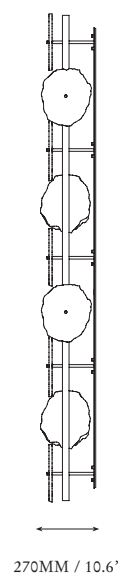

PETRA I COLUMN

(2300)

SPECIFICATIONS	OPTIONS	ADDITIONAL INFORMATION	WARRANTY
<p>ORDERING CODE PET.1.CLM.2300</p> <p>LAMP 24V LED WW 2700K</p> <p>LUMENS 2781 LM</p> <p>VOLTAGE 24V DC</p> <p>WATTS 36 W</p> <p>WEIGHT Approx. 36kg</p> <p>INCLUSIONS 9 Quartz crystal slice Power Supply Unit x 60W</p> <p>EXCLUSIONS User Interface, Dimmer Unit</p>	<p>FINISHES</p> <p>AB Aged Brass BB Brushed Brass HRB Hand Rubbed Brass DB Dark Bronze MP Mottled Patina</p> <p>STONE</p> <p>CQ Clear Quartz RQ Rose Quartz SQ Smoky Quartz</p>	<ul style="list-style-type: none"> • Petra I Column is a solid fixture that will require very little maintenance over the years. If your Petra I Column is treated with care, it will shine brightly for many years to come. • Quartz is a mineral formed by the Earth. Each crystal piece will be unique due to natural variation of tone and clarity. • Contact us for custom variations. • Installation should only be undertaken by a qualified professional. 	<ul style="list-style-type: none"> • 5 Years Fixture • 5 Years Power Supply Unit • 5 Years LED
<p style="text-align: center;"><i>Fig 1. – Front view</i></p>		<p style="text-align: center;"><i>Fig 2. – Side view</i></p>	

2340MM / 92.1"

2340MM / 92.1"