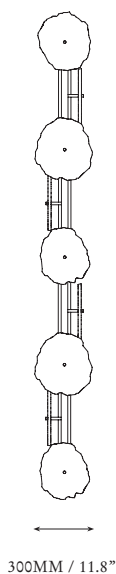

PETRA I COLUMN

(2300)

SPECIFICATIONS	OPTIONS	ADDITIONAL INFORMATION	WARRANTY
<p>ORDERING CODE PET.1.CLM.2300</p> <p>LAMP 24V LED WW 2700K</p> <p>LUMENS 2781 LM</p> <p>VOLTAGE 24V DC</p> <p>WATTS 36 W</p> <p>WEIGHT Approx. 36kg</p> <p>INCLUSIONS 9 Quartz crystal slice Power Supply Unit x 60W</p> <p>EXCLUSIONS User Interface, Dimmer Unit</p>	<p>FINISHES</p> <p>AB Aged Brass BB Brushed Brass HRB Hand Rubbed Brass DB Dark Bronze MP Mottled Patina</p> <p>STONE</p> <p>CQ Clear Quartz RQ Rose Quartz SQ Smoky Quartz</p>	<ul style="list-style-type: none"> • Petra I Column is a solid fixture that will require very little maintenance over the years. If your Petra I Column is treated with care, it will shine brightly for many years to come. • Quartz is a mineral formed by the Earth. Each crystal piece will be unique due to natural variation of tone and clarity. • Contact us for custom variations. • Installation should only be undertaken by a qualified professional. 	<ul style="list-style-type: none"> • 5 Years Fixture • 5 Years Power Supply Unit • 5 Years LED
<p style="text-align: center;"><i>Fig 1. – Front view</i></p>		<p style="text-align: center;"><i>Fig 2. – Side view</i></p>	

2340MM / 92.1"

2340MM / 92.1"