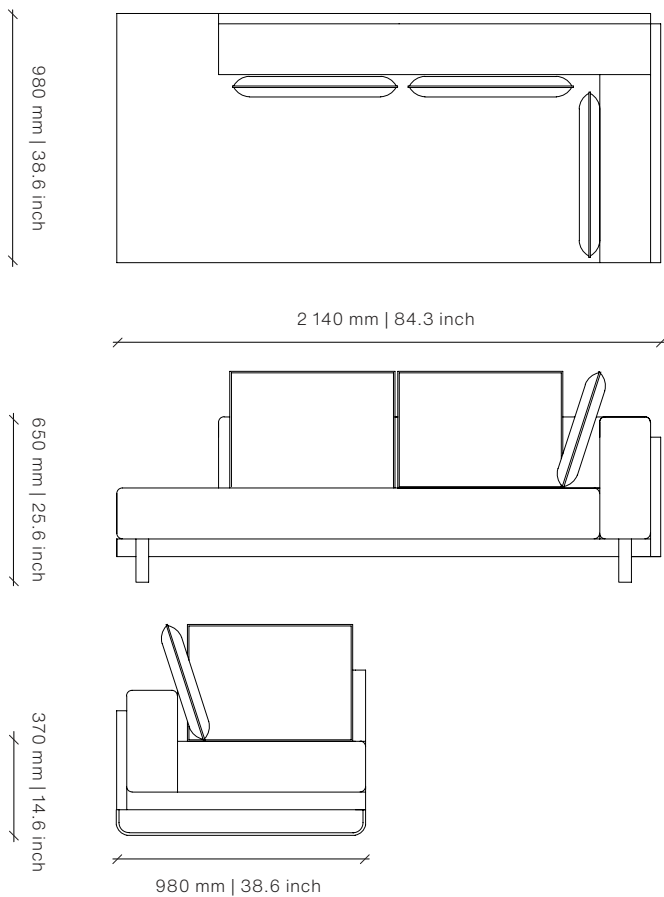

JADA MODULE E Sofa

DESIGN BY OKHA

Base

Polished
Stainless Steel

Black
Ferrograin

Saddlewood
Ferrograin

Light Grey
Ferrograin

White
Ferrograin