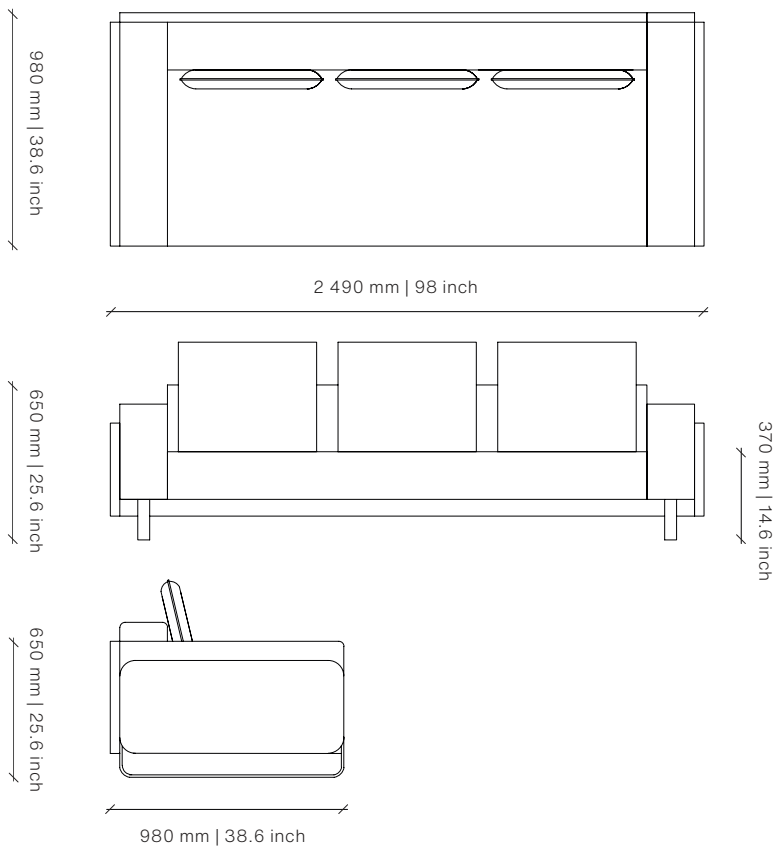

JADA MODULE A Sofa

DESIGN BY OKHA