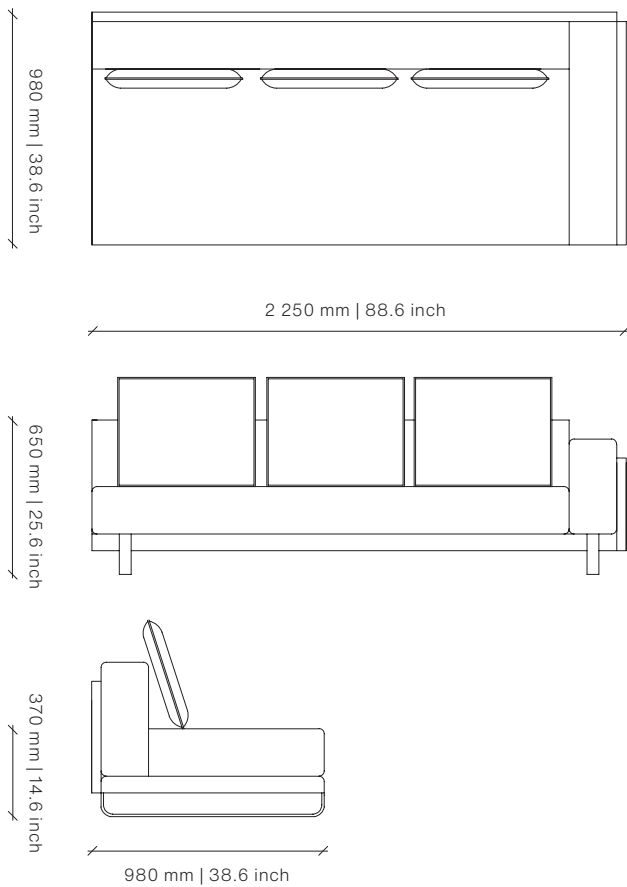

JADA MODULE D Sofa

DESIGN BY OKHA