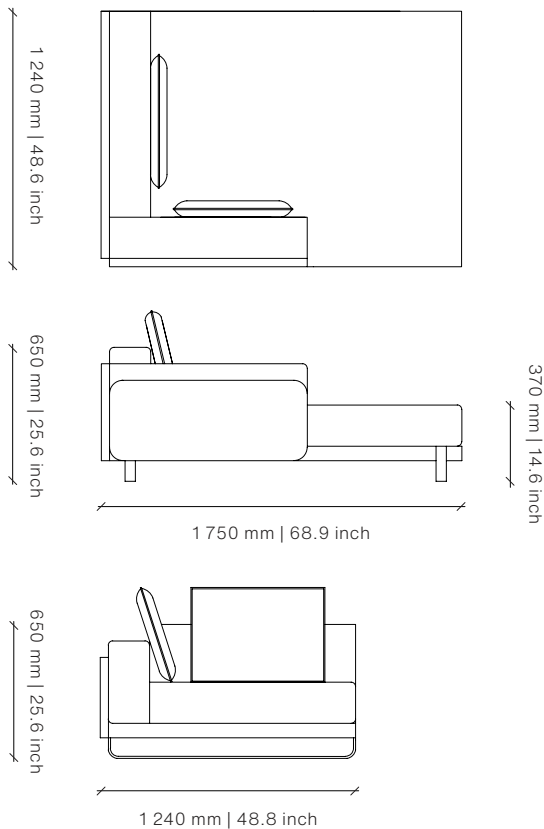

JADA MODULE C Sofa

DESIGN BY OKHA