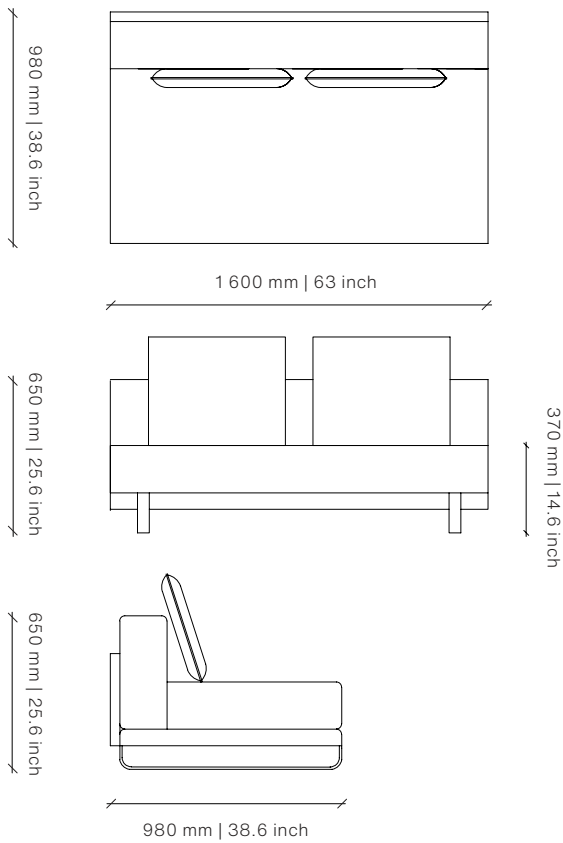

JADA MODULE B Sofa

DESIGN BY OKHA