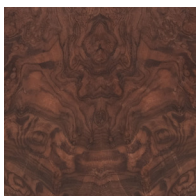

## Veneer

---

veneer: longwood

WA-N: White  
Ash, Natural

RWO-N: Rift  
White Oak,  
Natural

F-WAL: Walnut,  
Figured

WA-E: White  
Ash, Ebonized

WA-G: White  
Ash, Grey

WA-WW: White  
Ash,  
Whitewashed  
veneer: burl

SR: Santos  
Rosewood, Oiled  
and Waxed

custom

Custom

BRL-CW:  
Circassian  
Walnut Burl

BRL-MH:  
Mahogany Burl

BRL-P: Pimento  
Burl

BRL-TA-G: Tamo  
Ash Burl, Grey

BRL-TA-N: Tamo  
Ash Burl, Natural