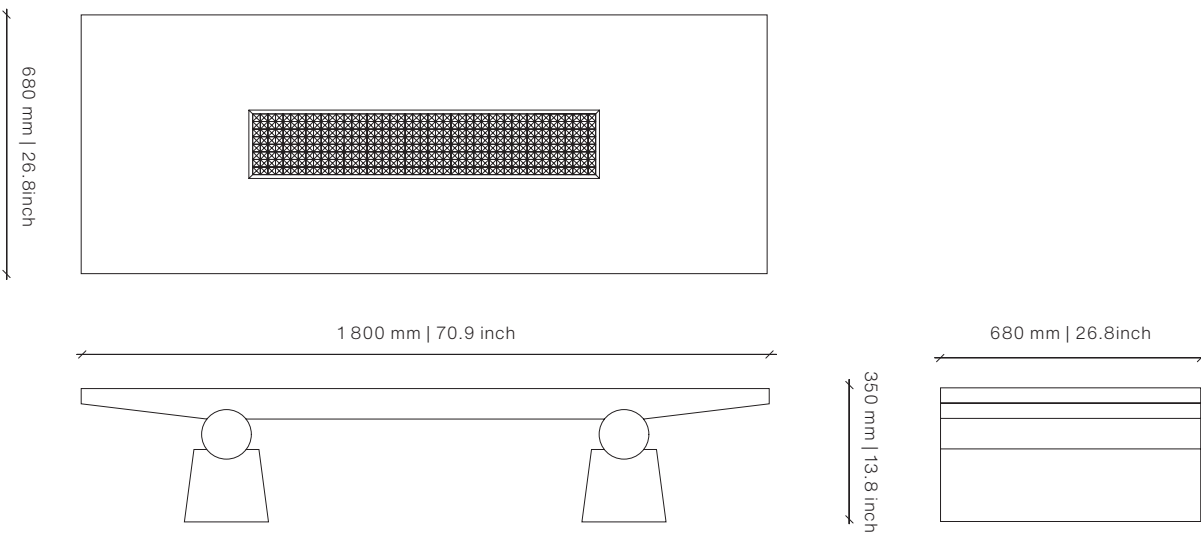

Image shows standard version in Iroko