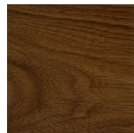

TRIBE Coffee Table

DESIGN BY OKHA

twentieth

sales@twentieth.net 323.904.1200 www.twentieth.net

Image shows standard version in Iroko

Indoor

Natural Ash

Carbon Ash

Dark Java
Ash

Mocca Ash

French Oak

Black Washed
French Oak

Outdoor

Oiled Iroko

Dimensions (mm)

1800W x 680D x 350H