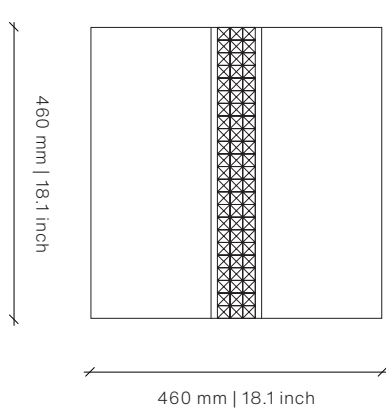

TRIBE 1 Side Table

DESIGN BY OKHA

twentieth

sales@twentieth.net 323.904.1200 www.twentieth.net

Image shows standard version in Iroko

Indoor

Outdoor

Dimensions (mm)

460W x 460D x 500H

Dimensions (inches)

18.1W x 18.1D x 19.7H

Different textures, grains, colouration and densities are all natural characteristics of timbers. We find these variances an inherent and valuable part of the natural beauty of wood, no two pieces are the same making each OKHA design a unique, characterful piece and each product will be different from the next. Timber movement will also occur as this is a natural product.

STONE: Marble is a beautiful natural material with inherent imperfections in its structure, veining and coloration. As such, some slabs may be reinforced with meshing on the underside and may have colour matched resin fills in minor cracks and surface blemishes. Please note that this is standard practice.

METAL: All metals will go through a process of natural aging and oxidization due to environmental conditions. The result of this aging process will bring about colour change, to slow and reduce this natural process, appropriate cleaning and maintenance products can be used.

OKHA