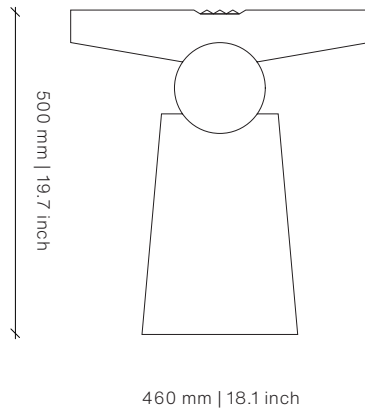

TRIBE 1 Side Table

DESIGN BY OKHA

twentieth

sales@twentieth.net 323.904.1200 www.twentieth.net

Image shows standard version in Iroko

Indoor

Outdoor

Dimensions (mm)

460W x 460D x 500H

Dimensions (inches)

18.1W x 18.1D x 19.7H

Different textures, grains, colouration and densities are all natural characteristics of timbers. We find these variances an inherent and valuable part of the natural beauty of wood, no two pieces are the same making each OKHA design a unique, characterful piece and each product will be different from the next. Timber movement will also occur as this is a natural product.

STONE: Marble is a beautiful natural material with inherent imperfections in its structure, veining and coloration. As such, some slabs may be reinforced with meshing on the underside and may have colour matched resin fills in minor cracks and surface blemishes. Please note that this is standard practice.

METAL: All metals will go through a process of natural aging and oxidization due to environmental conditions. The result of this aging process will bring about colour change, to slow and reduce this natural process, appropriate cleaning and maintenance products can be used.

OKHA