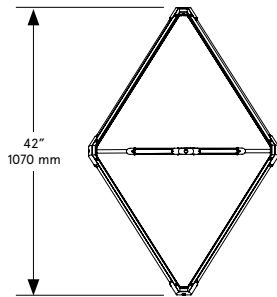

BEC BRITTAIN

FRONT

SIDE

PLAN

Zelda Orbits Medium

Lead Time

14 - 16 weeks

Dimensions

28 inch x 42 inch x 28 inch H
710 mm x 1065 mm x 710 mm H

Weight

14.5 lb / 6.6 kg

LED Illumination

24 VDC T5 LED tube
2700 Kelvin
90 CRI

Electrical

Wattage: 36 Watt
Lumens: 2880 Lumens
110 - 240 VAC
277 VAC upon request

Suspension

1/8 IP all-thread stem clad in brass tubing
with matching metal finish up to 35 inch /
890 mm length included with fixture.
Length up to 95 inches / 2415 mm available
for additional cost.

UL / cUL Listed

BEC BRITAIN

Zelda Orbits Large

Lead Time

14 - 16 weeks

Dimensions

39 inch x 60 inch x 46 inch H
990 mm x 1525 mm x 1170 mm H

Weight

17.5 lb / 7.9 kg