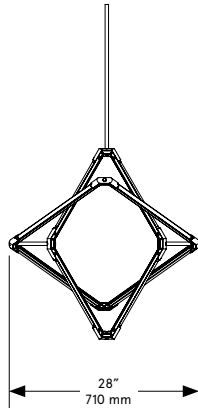

BEC BRITTAIN

FRONT

SIDE

PLAN

Zelda Orbits Medium

Lead Time

14 - 16 weeks

Dimensions

28 inch x 42 inch x 28 inch H
710 mm x 1065 mm x 710 mm H

Weight

14.5 lb / 6.6 kg

LED Illumination

24 VDC T5 LED tube
2700 Kelvin
90 CRI

Electrical

Wattage: 36 Watt
Lumens: 2880 Lumens
110 - 240 VAC
277 VAC upon request

Installation - Standard

Locally mounted driver
120V Dimming: C-L (Lutron) switching
240V Dimming: 0-10V wireless (Lutron Pico)
Canopy: 8 x 1.6255 inch (203 x 41 mm) round
in matching metal finish

Installation - Alternate

Suspension

1/8 IP all-thread stem clad in brass tubing
with matching metal finish up to 35 inch /
890 mm length included with fixture.
Length up to 95 inches / 2415 mm available
for additional cost.

UL / cUL Listed