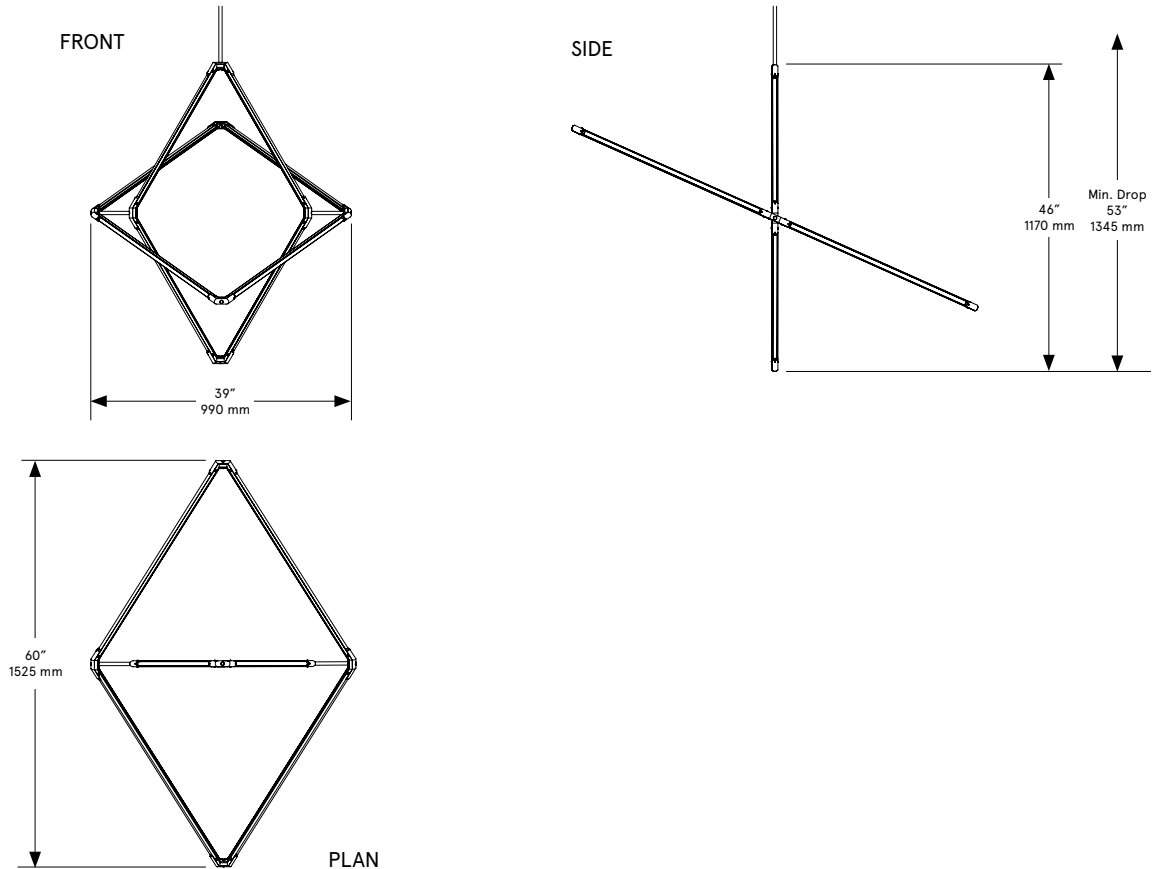

BEC BRITAIN

Zelda Orbits Large

Lead Time

14 - 16 weeks

Dimensions

39 inch x 60 inch x 46 inch H
990 mm x 1525 mm x 1170 mm H

Weight

17.5 lb / 7.9 kg

LED Illumination

24 VDC T5 LED tube
2700 Kelvin
90 CRI

Electrical

Wattage: 60 Watt
Lumens: 4800 Lumens
110 - 240 VAC
277 VAC upon request

Installation - Standard

Locally mounted driver
Dimming: 0-10V wireless (Lutron Pico)
Canopy: 9.25 x 1.625 inch (235 x 41 mm) round
in matching metal finish

Installation - Alternate

Remotely mounted driver
Dimming: 0-10V hardwired
Canopy: 5 x 0.25 inch (127 x 6 mm) round
in matching metal finish

Please inquire for detailed electrical specs

Suspension

1/8 IP all-thread stem clad in brass tubing
with matching metal finish up to 35 inch /
890 mm length included with fixture.
Length up to 95 inches / 2415 mm available
for additional cost.

Materials

Finished Brass

Standard Finishes

Brushed Brass
Oil-Rubbed Bronze
Satin Nickel
Nickel Brass Contrast

Special Order Finishes

Polished Brass
Medium Antique Brass
Polished Nickel
Dark Pewter
Polished Black Nickel
Polished Copper
Smoky Copper

UL / cUL Listed

Ver: 2022-10