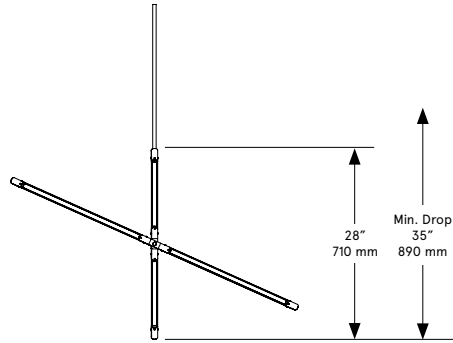

BEC BRITTAIN

SIDE

Zelda Orbits Medium

Lead Time

14 - 16 weeks

Dimensions

28 inch x 42 inch x 28 inch H
710 mm x 1065 mm x 710 mm H

Weight

14.5 lb / 6.6 kg

LED Illumination

24 VDC T5 LED tube
2700 Kelvin
90 CRI

Electrical

Wattage: 36 Watt
Lumens: 2880 Lumens
110 - 240 VAC
277 VAC upon request

Installation - Standard

Locally mounted driver
120V Dimming: C-L (Lutron) switching
240V Dimming: 0-10V wireless (Lutron Pico)
Canopy: 8 x 1.6255 inch (203 x 41 mm) round
in matching metal finish

Installation - Alternate

Remotely mounted driver
120V Dimming: C-L (Lutron) switching
240V Dimming: 0-10V hardwired
Canopy: 5 x 0.25 inch (127 x 6 mm) round
in matching metal finish

Please inquire for detailed electrical specs

Suspension

1/8 IP all-thread stem clad in brass tubing
with matching metal finish up to 35 inch /
890 mm length included with fixture.
Length up to 95 inches / 2415 mm available
for additional cost.

UL / cUL Listed

Materials

Finished Brass

Standard Finishes

Brushed Brass
Oil-Rubbed Bronze
Satin Nickel
Nickel Brass Contrast

Special Order Finishes

Polished Brass
Medium Antique Brass
Polished Nickel
Dark Pewter
Polished Black Nickel
Polished Copper
Smoky Copper