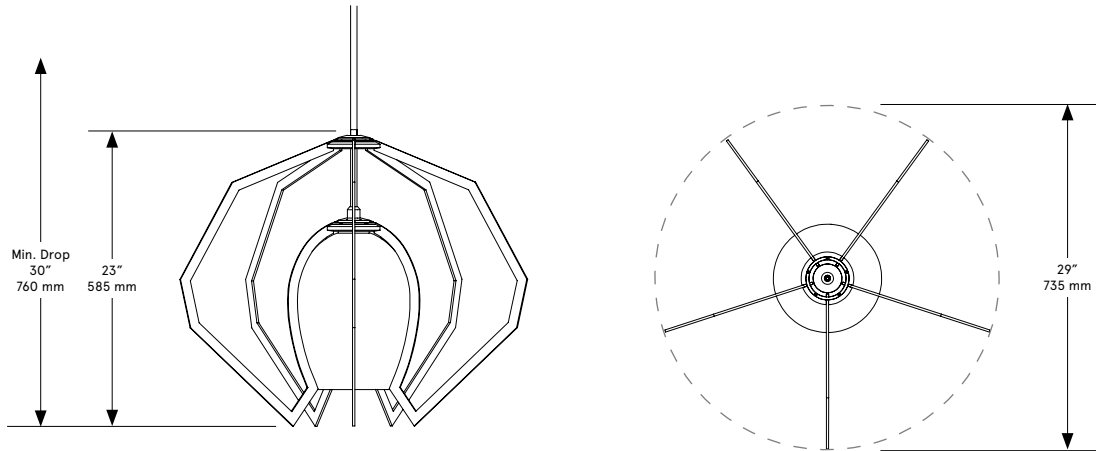

BEC BRITAIN

Vise

Lead Time

16 - 18 weeks

Dimensions

29 inch diam. x 23 inch H
735 mm diam. x 585 mm H

Weight

24 lb / 10.9 kg

LED Illumination

MR16 12VAC bulb

Color Temperature

3000 Kelvin

Suspension

1/8 IP steel stem clad in brass tubing with matching metal finish; 35 inch length included with lamp. Length up to 95 inches available for additional cost. Stem length can be adjusted on site.

Canopy

Local: 5 x 1.5 inch (127 x 38 mm) round in matching metal finish
Remote: 5 x 0.25 inch (127 x 6 mm) round in matching metal finish on request

Electrical - Total

Wattage: 50 Watt
Lumens: 1220 Lumens

Input Voltage

110 - 240 VAC
277 VAC upon request

UL / cUL listed.

Materials

Finished Brass,
Glass Globe

Standard Finishes

Brushed Brass
Oil-Rubbed Bronze
Satin Nickel
Nickel Brass Contrast

Special Order Finishes