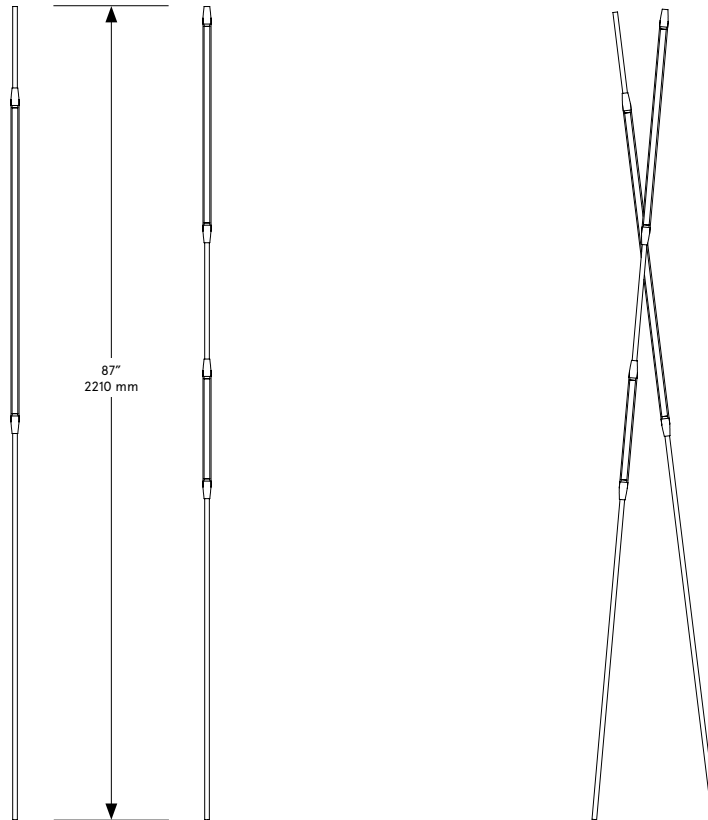

BEC BRITAIN

SHY Beam 01/02 Pair

Lead Time

14 - 16 weeks

Dimensions

Each: 1 inch diam. x 87 inch H
26 mm diam. x 2210 mm H

Weight

Pair: 8 lb / 3.6 kg

LED Illumination

24 VDC T5 LED tube
0-10V dimming
2700 Kelvin
90 CRI

Installation

Two wall brackets in matching metal finish provided.

Wiring

Beams wired as a pair with one floor switch and one plug-in transformer (2in x 3in x 1.25in)
Dimmer available at additional cost.

Electrical - Total

Pair Wattage: 18 Watt
Pair Lumens: 1440 Lumens

Input Voltage

120 / 240 VAC

Materials

Finished Brass

Standard Finishes

Brushed Brass
Oil-Rubbed Bronze
Satin Nickel
Nickel Brass Contrast