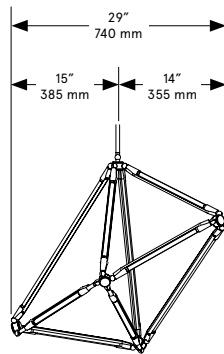

# BEC BRITAIN

FRONT

SIDE

PLAN

### *Dimensions*

29 inch x 20 inch x 27 inch H  
740 mm x 510 mm x 690 mm H

### *Weight*

14 lb / 6.4 kg