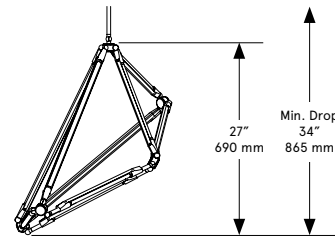

# BEC BRITAIN

FRONT

SIDE

PLAN

### *Dimensions*

29 inch x 20 inch x 27 inch H  
740 mm x 510 mm x 690 mm H

### *Weight*

14 lb / 6.4 kg