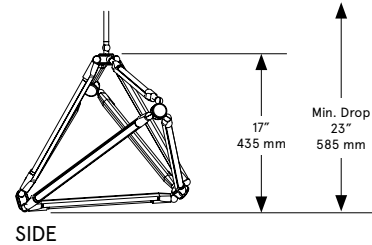

BEC BRITAIN

SHY 17

Lead Time

14 - 16 weeks

Dimensions

38 inch x 18 inch x 17 inch H
965 mm x 460 mm x 435 mm H

Weight

13 lb / 5.9 kg

LED Illumination

24 VDC T5 LED tube
2700 Kelvin
90 CRI

Electrical

Wattage: 33 Watt
Lumens: 2640 Lumens
110 - 240 VAC
277 VAC upon request

Installation - Standard

Locally mounted driver
120V Dimming: C-L (Lutron) switching
240V Dimming: 0-10V wireless (Lutron Pico)
Canopy: 8 x 1.6255 inch (203 x 41 mm) round
in matching metal finish

Suspension

1/8 IP all-thread stem clad in brass tubing
with matching metal finish up to 35 inch /
890 mm length included with fixture.
Length up to 95 inches / 2415 mm available
for additional cost.

UL / cUL listed. CE certified.
Suitable for damp locations