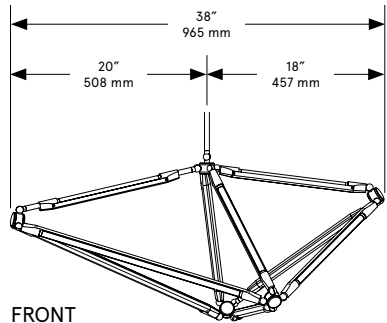

BEC BRITAIN

SHY 17

Lead Time

14 - 16 weeks

Dimensions

38 inch x 18 inch x 17 inch H
965 mm x 460 mm x 435 mm H

Weight

13 lb / 5.9 kg

LED Illumination

24 VDC T5 LED tube
2700 Kelvin
90 CRI

Electrical

Wattage: 33 Watt
Lumens: 2640 Lumens
110 - 240 VAC
277 VAC upon request

Installation - Standard

Locally mounted driver
120V Dimming: C-L (Lutron) switching
240V Dimming: 0-10V wireless (Lutron Pico)
Canopy: 8 x 1.6255 inch (203 x 41 mm) round
in matching metal finish

Installation - Alternate

Remotely mounted driver
120V Dimming: C-L (Lutron) switching
240V Dimming: 0-10V hardwired
Canopy: 5 x 0.25 inch (127 x 6 mm) round
in matching metal finish

Please inquire for detailed electrical specs

Suspension

1/8 IP all-thread stem clad in brass tubing
with matching metal finish up to 35 inch /
890 mm length included with fixture.
Length up to 95 inches / 2415 mm available
for additional cost.

UL / cUL listed. CE certified.
Suitable for damp locations