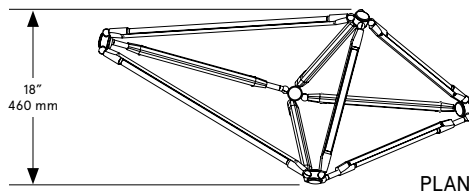

BEC BRITAIN

SHY 17

Lead Time

14 - 16 weeks

Dimensions

38 inch x 18 inch x 17 inch H
965 mm x 460 mm x 435 mm H

Weight

13 lb / 5.9 kg

LED Illumination

24 VDC T5 LED tube
2700 Kelvin
90 CRI

Electrical

Wattage: 33 Watt
Lumens: 2640 Lumens
110 - 240 VAC
277 VAC upon request

Installation - Standard

Locally mounted driver
120V Dimming: C-L (Lutron) switching
240V Dimming: 0-10V wireless (Lutron Pico)
Canopy: 8 x 1.6255 inch (203 x 41 mm) round
in matching metal finish

Suspension

1/8 IP all-thread stem clad in brass tubing
with matching metal finish up to 35 inch /
890 mm length included with fixture.
Length up to 95 inches / 2415 mm available
for additional cost.

UL / cUL listed. CE certified.
Suitable for damp locations