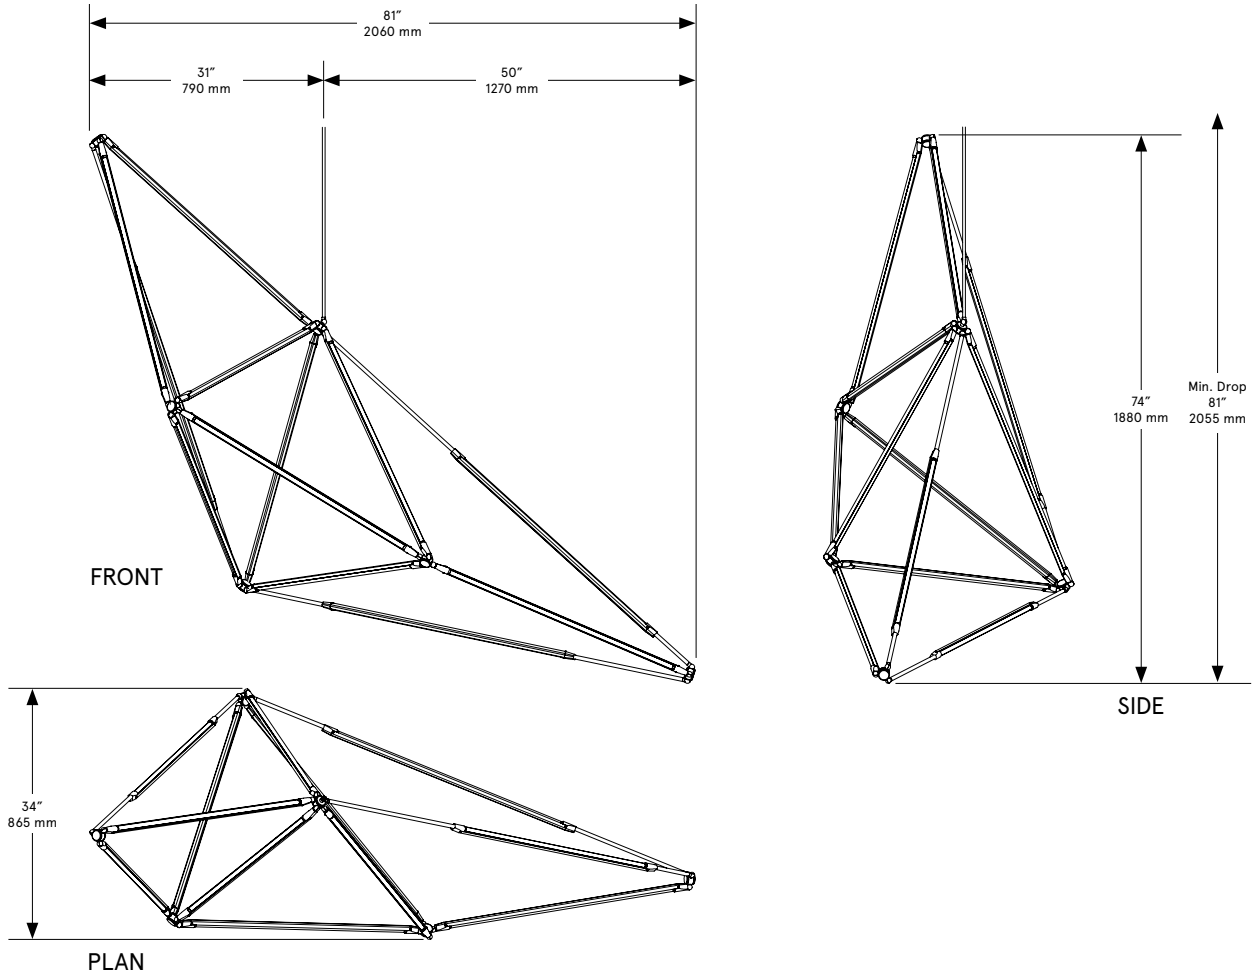

BEC BRITAIN

SHY 15

Lead Time

14 - 16 weeks

Dimensions

81 inch x 34 inch x 74 inch H
2060 mm x 865 mm x 1880 mm H

Weight

29 lb/13.2 kg

LED Illumination

24 VDC T5 LED tube
2700 Kelvin
90 CRI

Electrical

Wattage: 105 Watt
Lumens: 8400 Lumens
110 - 240 VAC
277 VAC upon request

Installation - Standard

Locally mounted driver
Dimming: 0-10V wireless (Lutron Pico)
Canopy: 12.25 x 1.75 inch (311 x 44 mm) round
in matching metal finish

Installation - Alternate

Remotely mounted driver
Dimming: 0-10V hardwired
Canopy: 5 x 0.25 inch (127 x 6 mm) round
in matching metal finish

Please inquire for detailed electrical specs

Suspension

1/8 IP all-thread stem clad in brass tubing
with matching metal finish up to 35 inch /
890 mm length included with fixture.
Length up to 95 inches / 2415 mm available
for additional cost.