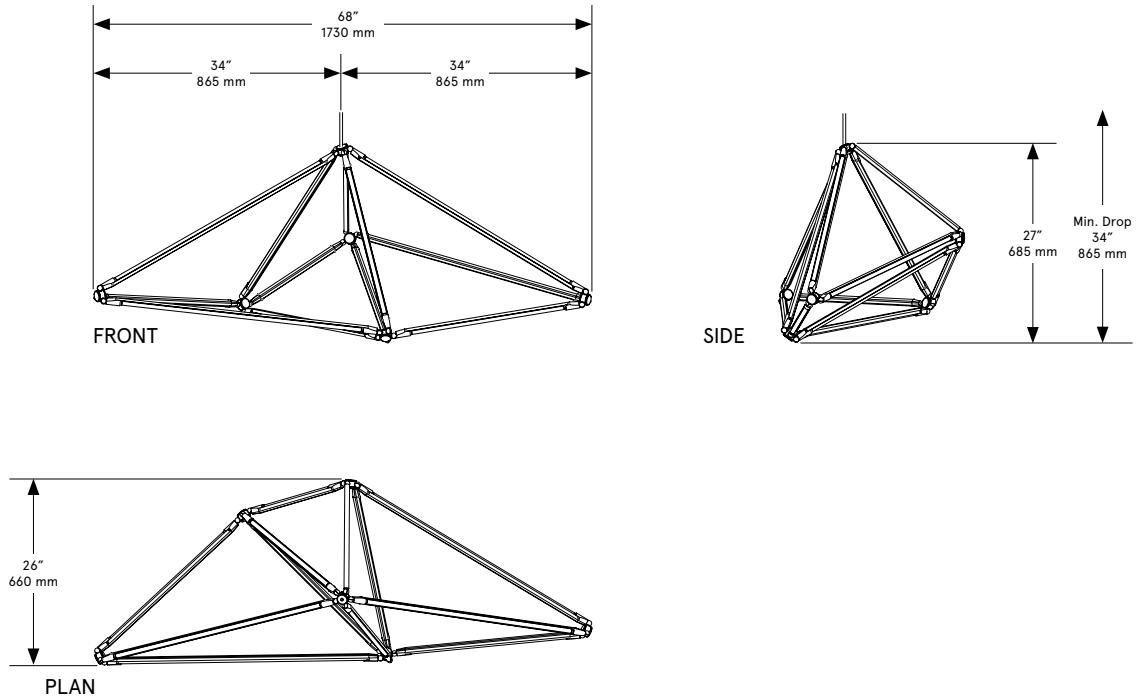

BEC BRITAIN

SHY 08.1

Lead Time

14 - 16 weeks

Dimensions

68 inch x 26 inch x 27 inch H
1730 mm x 660 mm x 685 mm H

Weight

21 lb / 9.5 kg

LED Illumination

24 VDC T5 LED tube
2700 Kelvin
90 CRI

Electrical

Wattage: 75 Watt
Lumens: 6000 Lumens
110 - 240 VAC
277 VAC upon request

Installation - Standard

Locally mounted driver
Dimming: 0-10V wireless (Lutron Pico)
Canopy: 10.25 x 1.625 inch (260 x 41 mm) round
in matching metal finish

Installation - Alternate

Remotely mounted driver
Dimming: 0-10V hardwired
Canopy: 5 x 0.25 inch (127 x 6 mm) round
in matching metal finish

Please inquire for detailed electrical specs

Suspension

1/8 IP all-thread stem clad in brass tubing
with matching metal finish up to 35 inch /
890 mm length included with fixture.
Length up to 95 inches / 2415 mm available
for additional cost.

UL / cUL listed. CE Certified.
Suitable for damp locations

Materials

Finished Brass

Standard Finishes

Brushed Brass
Oil-Rubbed Bronze
Satin Nickel
Nickel Brass Contrast

Special Order Finishes

Polished Brass
Medium Antique Brass
Polished Nickel
Dark Pewter
Polished Black Nickel
Polished Copper
Smoky Copper