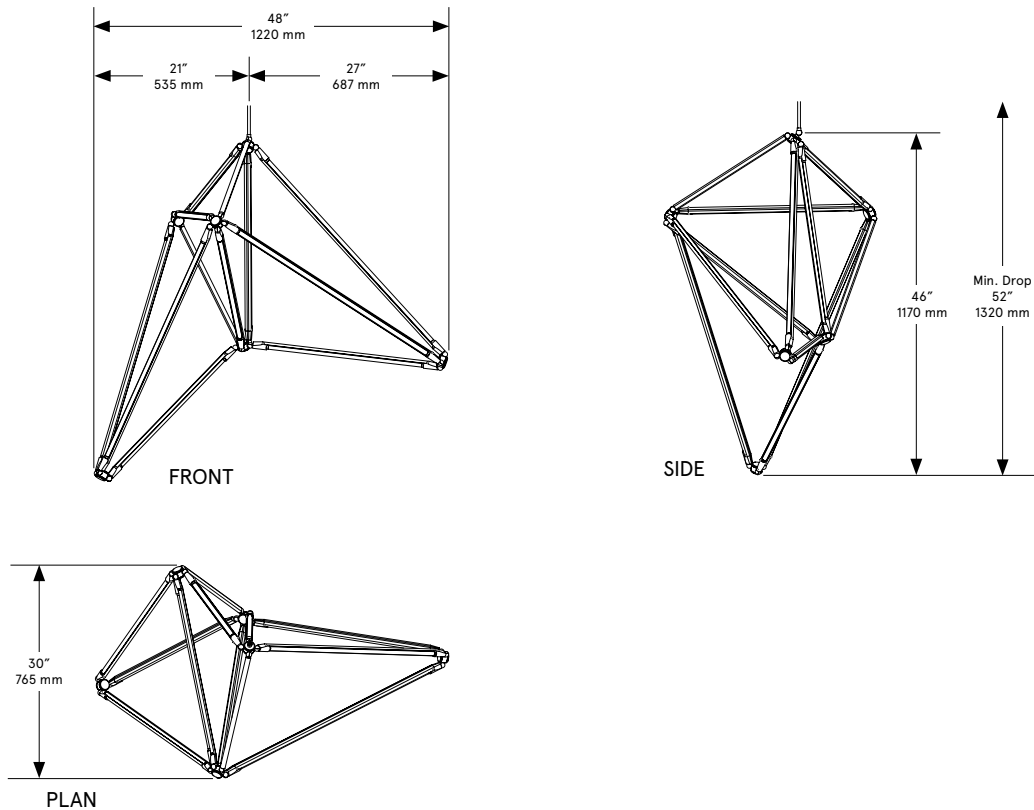

BEC BRITTAIN

SHY 06

Lead Time

14 - 16 weeks

Dimensions

48 inch x 30 inch x 46 inch H
1220 mm x 765 mm x 1170 mm H

Weight

22 lb / 10 kg

LED Illumination

24 VDC T5 LED tube
2700 Kelvin
90 CRI

Electrical

Wattage: 69 Watt
Lumens: 5520 Lumens
110 - 240 VAC
277 VAC upon request

Installation - Standard

Locally mounted driver
Dimming: 0-10V wireless (Lutron Pico)
Canopy: 9.25 x 1.625 inch (235 x 41 mm) round
in matching metal finish

Installation - Alternate

Remotely mounted driver
Dimming: 0-10V hardwired
Canopy: 5 x 0.25 inch (127 x 6 mm) round
in matching metal finish

Please inquire for detailed electrical specs

Suspension

1/8 IP all-thread stem clad in brass tubing
with matching metal finish up to 35 inch /
890 mm length included with fixture.
Length up to 95 inches / 2415 mm available
for additional cost.