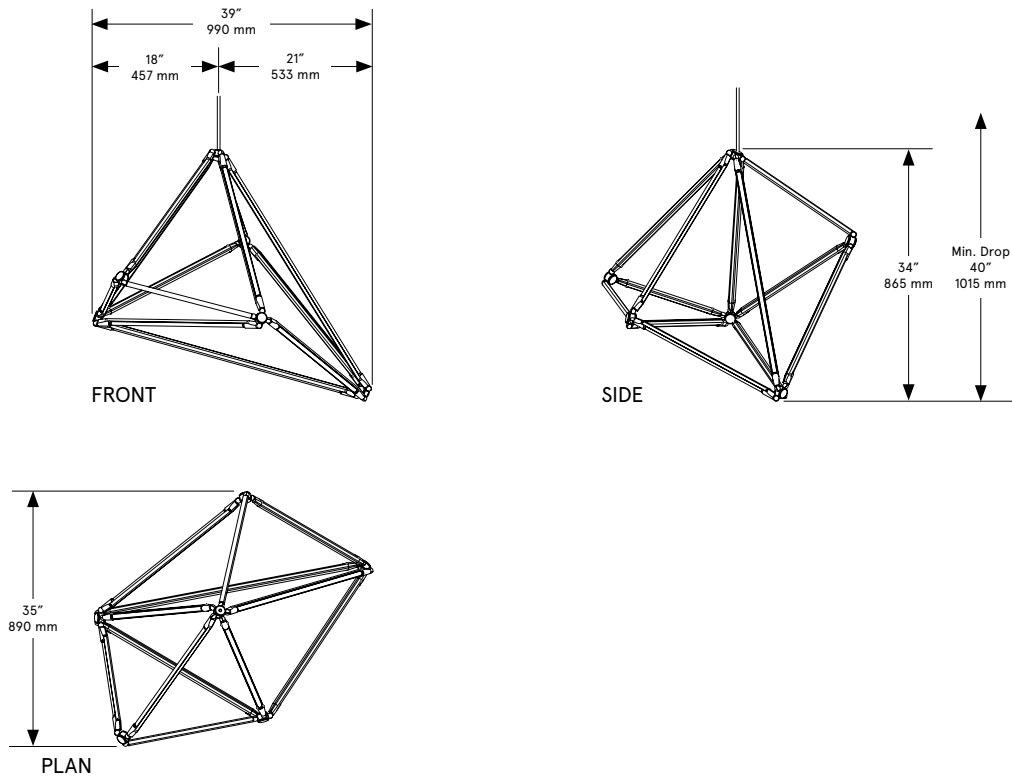

BEC BRITAIN

SHY 02

Lead Time

14 - 16 weeks

Dimensions

39 inch x 35 inch x 34 inch H
990 mm x 890 mm x 865 mm H

Weight

21 lb / 9.5 kg

LED Illumination

24 VDC T5 LED tube
2700 Kelvin
90 CRI

Electrical

Wattage: 63 Watt
Lumens: 5040 Lumens
110 - 240 VAC
277 VAC upon request

Installation - Standard

Locally mounted driver
Dimming: 0-10V wireless (Lutron Pico)
Canopy: 9.25 x 1.625 inch (235 x 41 mm) round
in matching metal finish

Installation - Alternate

Remotely mounted driver
Dimming: 0-10V hardwired
Canopy: 5 x 0.25 inch (127 x 6 mm) round
in matching metal finish

Please inquire for detailed electrical specs

Suspension

1/8 IP all-thread stem clad in brass tubing
with matching metal finish up to 35 inch /
890 mm length included with fixture.
Length up to 95 inches / 2415 mm available
for additional cost.