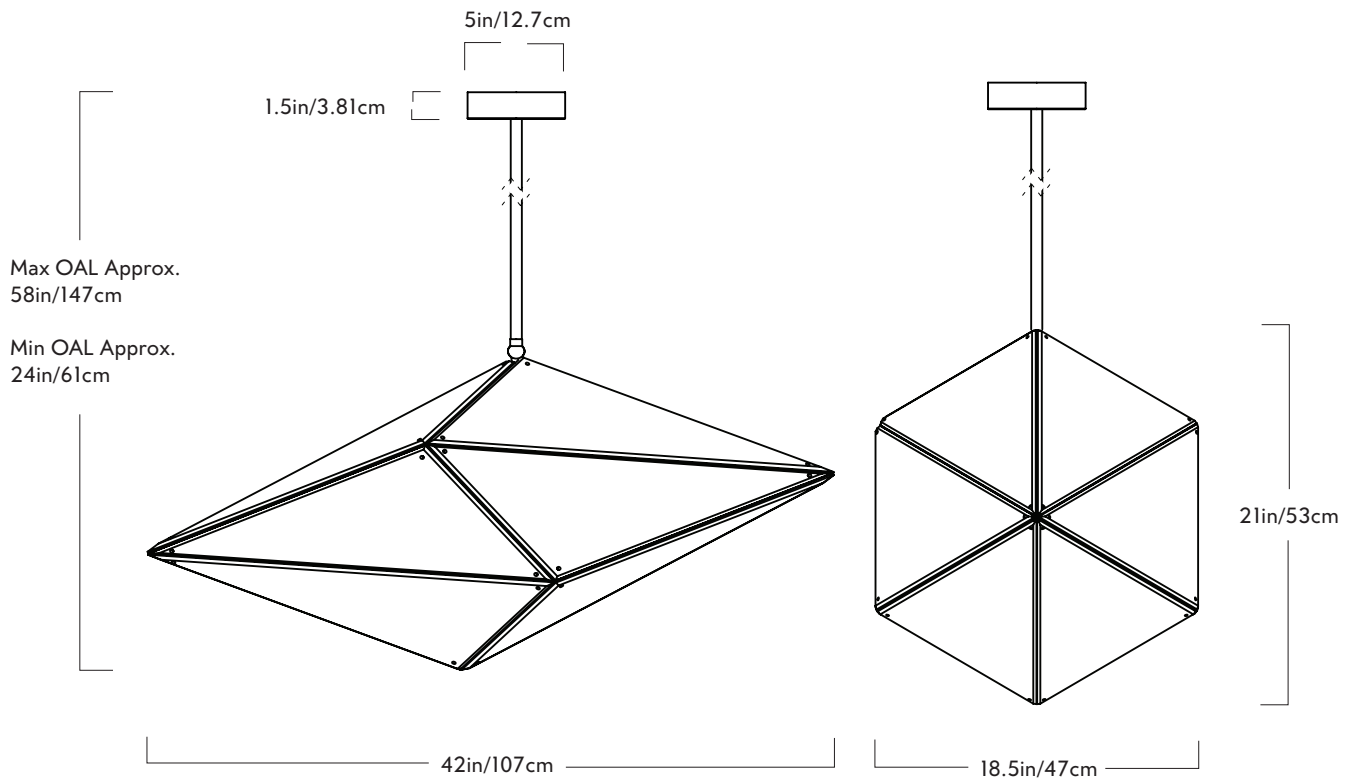

Roll & Hill

Maxhedron

Series
Maxhedron

Product
Horizontal - 42 inches

Dimensions
L 42in/107cm x W 18.5in/47cm x H 21in/53cm

Weight
35lb/16kg

Materials
Brass, steel, two-way mirror

Horizontal - 42 inches

Finishes
Blackened steel, oil-rubed bronze, polished nickel, brushed brass

Suspension
1/2-inch steel stem in matching metal finish. 35-inch length included with lamp. 72-inch length available for additional cost. Stem length can be adjusted on site.

Canopy
5-inch canopy in matching metal finish

Ceiling Slope
0° - 10° mounting slope.
Up to 90° variable hang-straight available upon request.

Certifications
UL, cUL (120V)
CE (240V)

R&H LED Bulb (120V)
Socket: G4
Bulb: 8 x 1.5 Watt LED
Wattage: 12 Watts
Lumens: 220 Lumens est.
Color Temperature: 2700K, CRI: 90+
Bulb Lifetime: 50,000 Hours est.
Dimming: TRIAC or ELV

R&H LED Bulb (240V)
Socket: G4
Bulb: 8 x 1.5 Watt LED
Wattage: 12 Watts
Lumens: 220 Lumens est.
Color Temperature: 2700K, CRI: 90+
Bulb Lifetime: 50,000 Hours est.
Dimming: TRIAC or ELV

Driver Location
Driver located in the canopy

Fixture Mounting
Designed to be mounted on standard 4in. Electrical Box.
Two #8-32 screws included.
Additional mounting hardware provided for 240V versions.