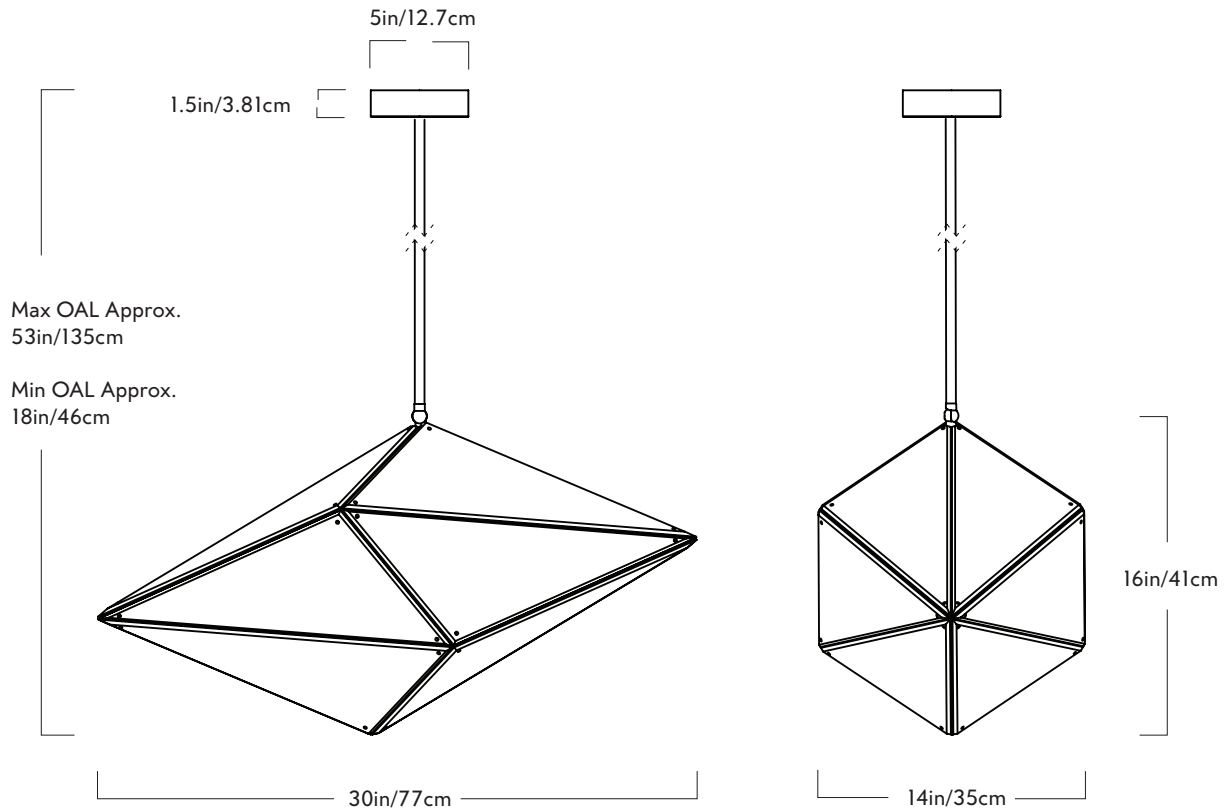

Roll & Hill

Maxhedron

Horizontal - 30 inches

Series
Maxhedron

Product
Horizontal - 30 inches

Dimensions
L 30in/77cm W 14in/35cm H 16in/41cm

Weight
18lb/8kg

Materials
Brass, steel, two-way mirror

Finishes
Blackened steel, oil-rubed bronze, polished nickel, brushed brass

Suspension
1/2-inch steel stem in matching metal finish. 35-inch length included with lamp. 72-inch length available for additional cost. Stem length can be adjusted on site.

Canopy
5-inch canopy in matching metal finish

Ceiling Slope
0° - 10° mounting slope.
Up to 90° variable hang-straight available upon request.

Certifications
UL, cUL (120V)
CE (240V)

R&H LED Bulb (120V)
Socket: G4
Bulb: 8 x 1.5 Watt LED
Wattage: 12 Watts
Lumens: 220 Lumens est.
Color Temperature: 2700K, CRI: 90+
Bulb Lifetime: 50,000 Hours est.
Dimming: TRIAC or ELV

R&H LED Bulb (240V)
Socket: G4
Bulb: 8 x 1.5 Watt LED
Wattage: 12 Watts
Lumens: 220 Lumens est.
Color Temperature: 2700K, CRI: 90+
Bulb Lifetime: 50,000 Hours est.
Dimming: TRIAC or ELV

Driver Location
Driver located in the canopy

Fixture Mounting
Designed to be mounted on standard 4in. Electrical Box.
Two #8-32 screws included.
Additional mounting hardware provided for 240V versions.