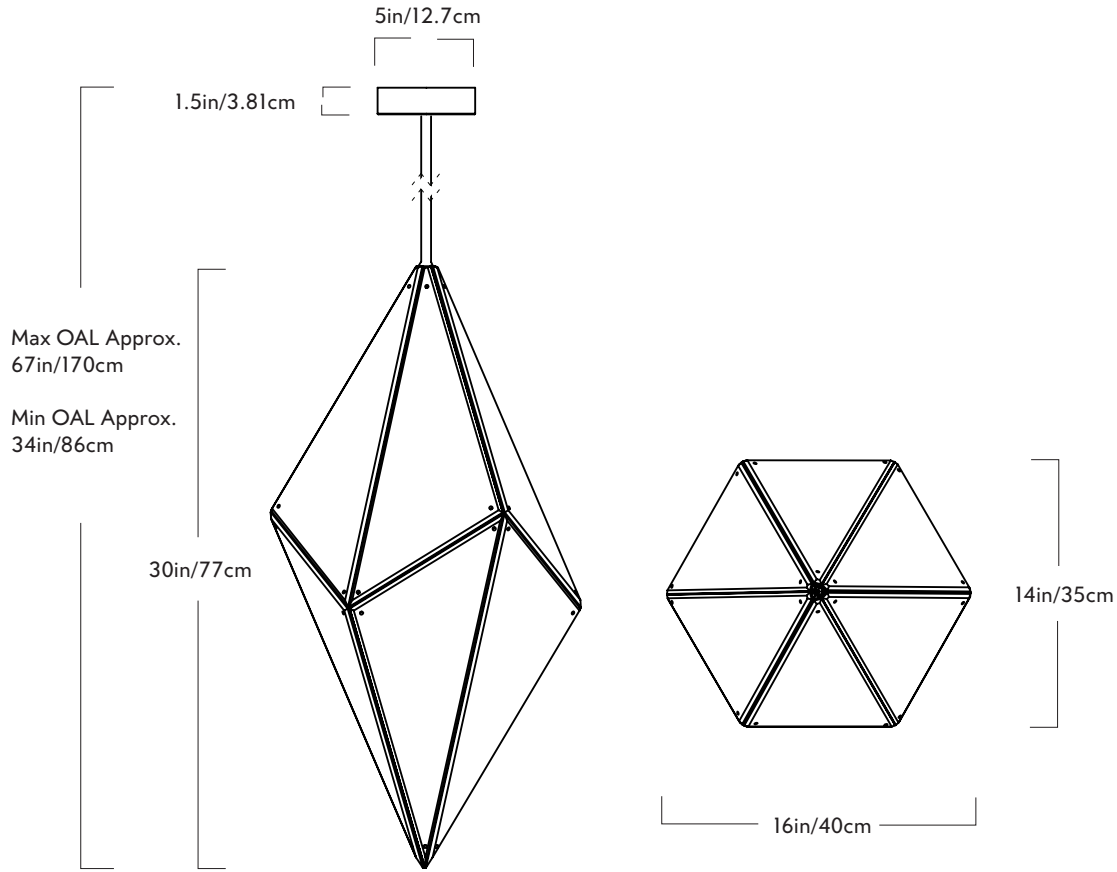

Roll & Hill

Maxhedron

Vertical - 30 inches

Series
Maxhedron

Product
Vertical - 30 inches

Dimensions
L 16in/40cm x W 14in/35cm x H 30in/77cm

Weight
18lb/8kg

Materials
Brass, steel, two-way mirror

Finishes
Blackened steel, oil-rubed bronze, polished nickel, brushed brass

Suspension
1/2-inch steel stem in matching metal finish. 35-inch length included with lamp. 72-inch length available for additional cost. Stem length can be adjusted on site.

Canopy
5-inch canopy in matching metal finish

Ceiling Slope
0° - 10° mounting slope.
Up to 90° variable hang-straight available upon request.

Certifications
UL, cUL (120V)
CE (240V)

R&H LED Bulb (120V)
Socket: G4
Bulb: 8 x 1.5 Watt LED
Wattage: 12 Watts
Lumens: 220 Lumens est.
Color Temperature: 2700K, CRI: 90+
Bulb Lifetime: 50,000 Hours est.
Dimming: TRIAC or ELV

R&H LED Bulb (240V)
Socket: G4
Bulb: 8 x 1.5 Watt LED
Wattage: 12 Watts
Lumens: 220 Lumens est.
Color Temperature: 2700K, CRI: 90+
Bulb Lifetime: 50,000 Hours est.
Dimming: TRIAC or ELV

Driver Location
Driver located in the canopy

Fixture Mounting
Designed to be mounted on standard 4in. Electrical Box.
Two #8-32 screws included.
Additional mounting hardware provided for 240V versions.