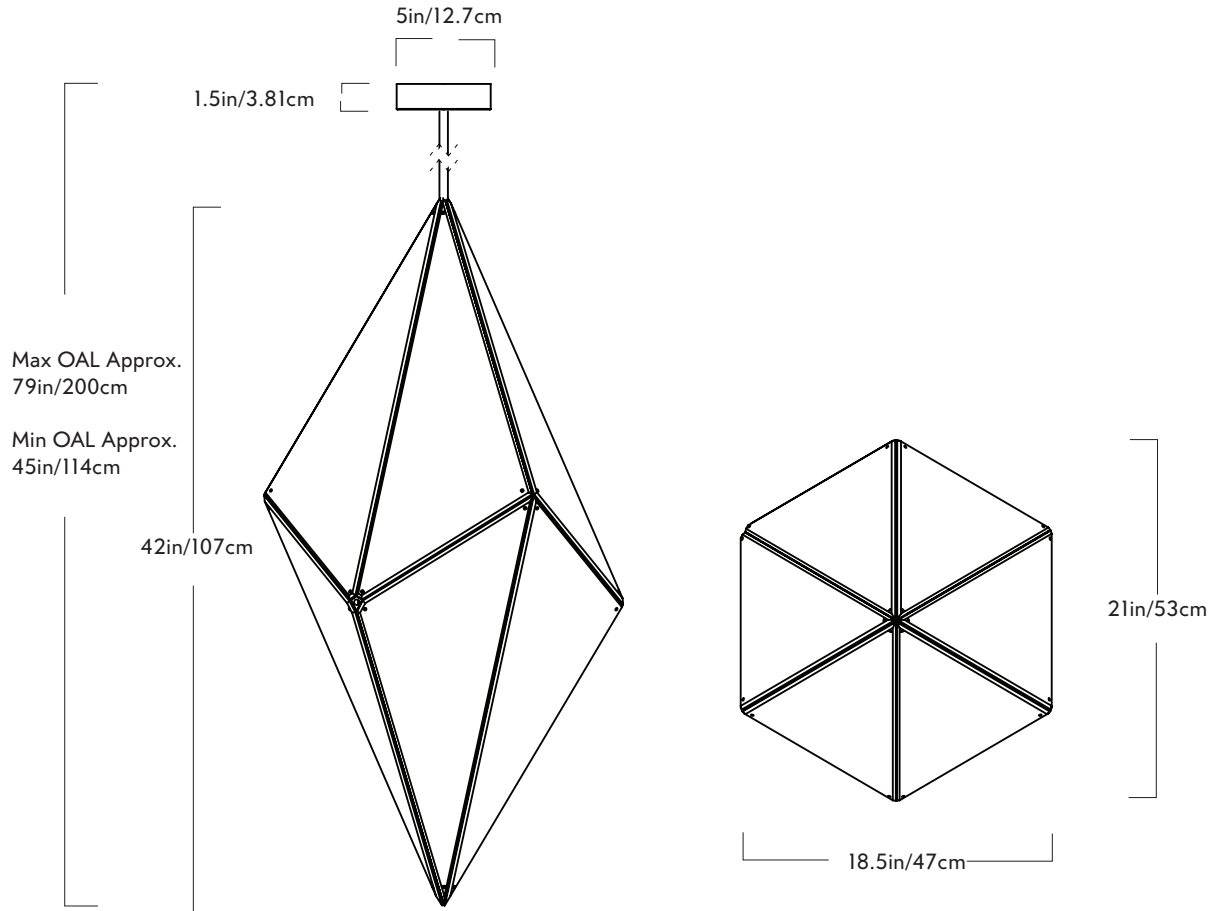

Roll & Hill

Maxhedron

Vertical - 42 inches

Series

Maxhedron

Product

Vertical - 42 inches

Dimensions

L 21in/53cm x W 18.5in/47cm x H 42in/107cma

Weight

35lb/16kg

Materials

Brass, steel, two-way mirror

Finishes

Blackened steel, oil-rubed bronze, polished nickel, brushed brass

Suspension

1/2-inch steel stem in matching metal finish. 35-inch length included with lamp. 72-inch length available for additional cost. Stem length can be adjusted on site.

Canopy

5-inch canopy in matching metal finish

Ceiling Slope

0° - 10° mounting slope.
Up to 90° variable hang-straight available upon request.

Certifications

UL, cUL (120V)
CE (240V)

R&H LED Bulb (120V)

Socket: G4

Bulb: 8 x 1.5 Watt LED

Wattage: 12 Watts

Lumens: 220 Lumens est.

Color Temperature: 2700K, CRI: 90+

Bulb Lifetime: 50,000 Hours est.

Dimming: TRIAC or ELV

R&H LED Bulb (240V)

Socket: G4

Bulb: 8 x 1.5 Watt LED

Wattage: 12 Watts

Lumens: 220 Lumens est.

Color Temperature: 2700K, CRI: 90+

Bulb Lifetime: 50,000 Hours est.

Dimming: TRIAC or ELV

Driver Location

Driver located in the canopy

Fixture Mounting

Designed to be mounted on standard 4in. Electrical Box.

Two #8-32 screws included.

Additional mounting hardware provided for 240V versions.