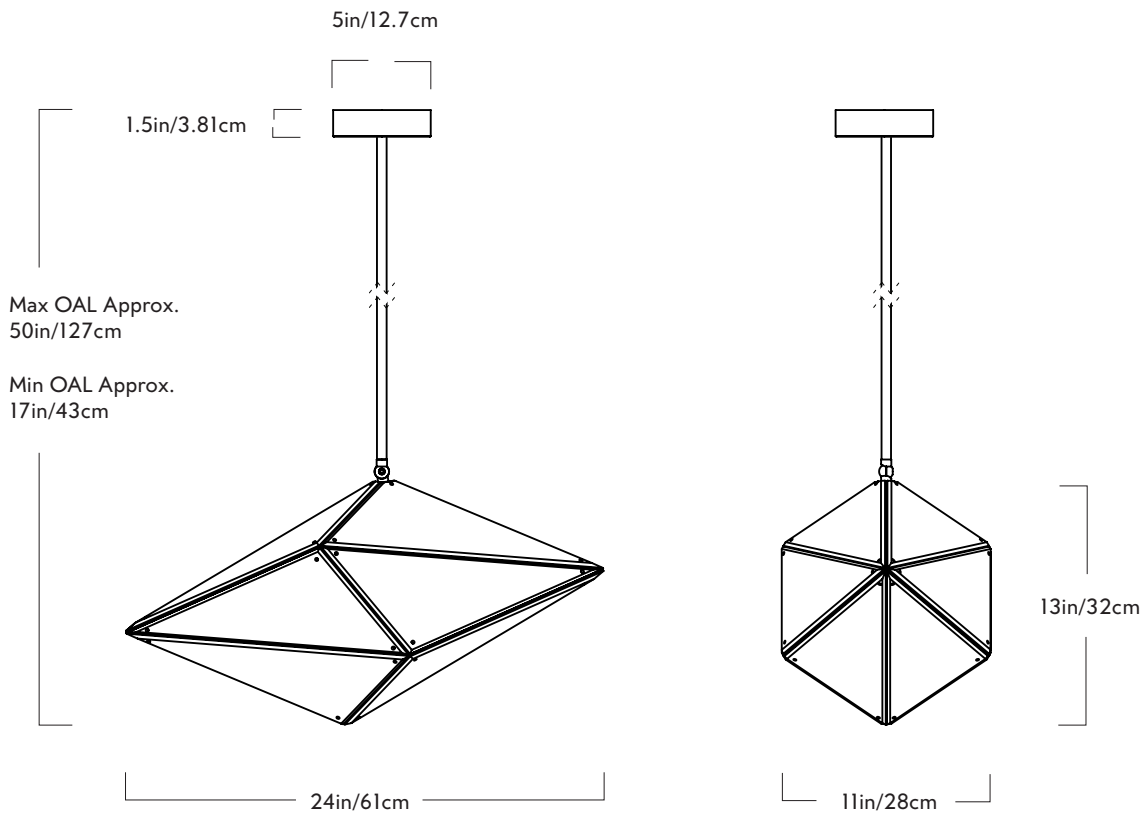

Roll & Hill

Maxhedron

Series
Maxhedron

Product
Horizontal - 24 inches

Dimensions
L 24in/61cm W 11in/28cm H 13in/32cm

Weight
14.5lb/6.5kg

Materials
Brass, steel, two-way mirror

Horizontal - 24 inches

Canopy
5-inch canopy in matching metal finish

Ceiling Slope
0° - 10° mounting slope.
Up to 90° variable hang-straight available upon request.

Certifications
UL, cUL (120V)
CE (240V)

R&H LED Bulb (120V)
Socket: G4
Bulb: 8 x 1.5 Watt LED
Wattage: 12 Watts
Lumens: 220 Lumens est.
Color Temperature: 2700K, CRI: 90+
Bulb Lifetime: 50,000 Hours est.
Dimming: TRIAC or ELV

Product
Vertical - 24 inches

Dimensions
L 13in/32cm W 11in/28cm H 24in/61cm

Weight
14.5lb/6.5kg

Materials
Brass, steel, two-way mirror

Finishes
Blackened steel, oil-rubed bronze, polished nickel, brushed brass

Product
Horizontal - 30 inches

Dimensions
L 30in/77cm W 14in/35cm H 16in/41cm

Weight
18lb/8kg

Materials
Brass, steel, two-way mirror

Finishes
Blackened steel, oil-rubed bronze, polished nickel, brushed brass