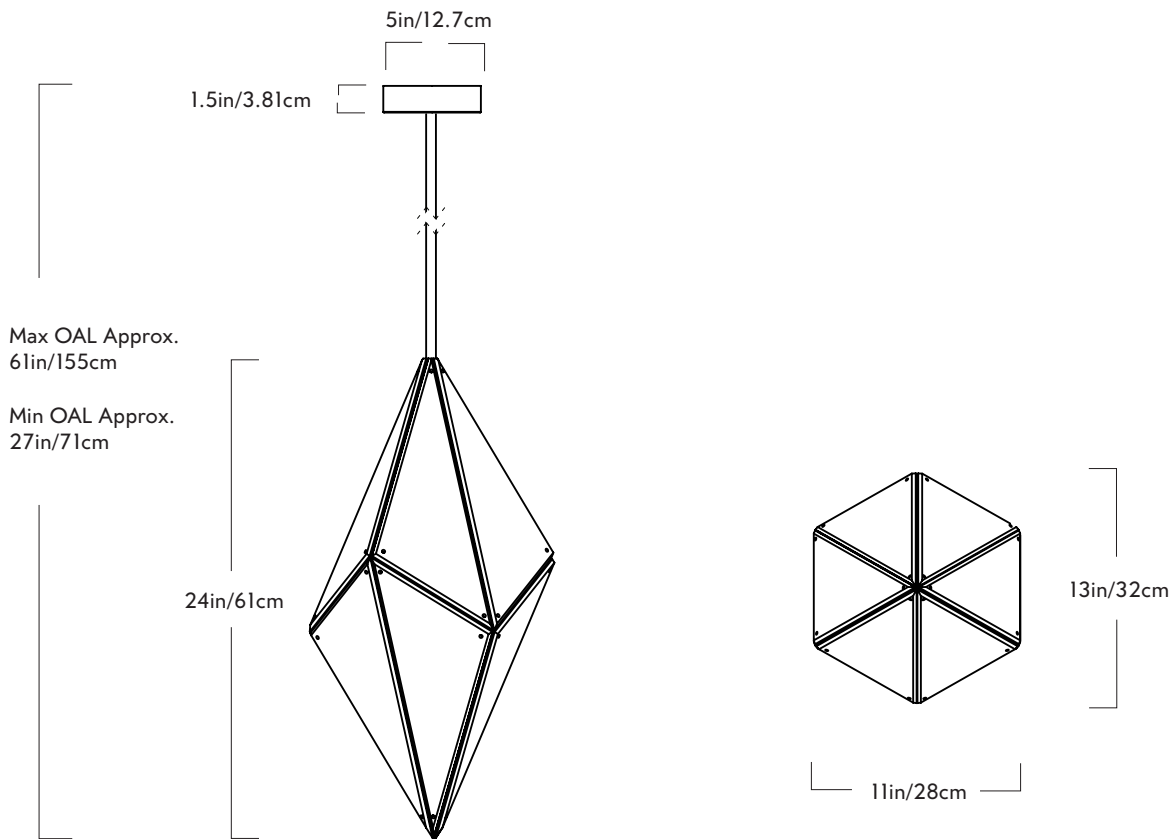

Roll & Hill

Maxhedron

Vertical - 24 inches

Series
Maxhedron

Product
Vertical - 24 inches

Dimensions
L 13in/32cm W 11in/28cm H 24in/61cm

Weight
14.5lb/6.5kg

Materials
Brass, steel, two-way mirror

Finishes
Blackened steel, oil-rubed bronze, polished nickel, brushed brass

Suspension
1/2-inch steel stem in matching metal finish. 35-inch length included with lamp. 72-inch length available for additional cost. Stem length can be adjusted on site.

Canopy
5-inch canopy in matching metal finish

Ceiling Slope
0° - 10° mounting slope.
Up to 90° variable hang-straight available upon request.

Certifications
UL, cUL (120V)
CE (240V)

R&H LED Bulb (120V)
Socket: G4
Bulb: 8 x 1.5 Watt LED
Wattage: 12 Watts
Lumens: 220 Lumens est.
Color Temperature: 2700K, CRI: 90+
Bulb Lifetime: 50,000 Hours est.
Dimming: TRIAC or ELV

R&H LED Bulb (240V)
Socket: G4
Bulb: 8 x 1.5 Watt LED
Wattage: 12 Watts
Lumens: 220 Lumens est.
Color Temperature: 2700K, CRI: 90+
Bulb Lifetime: 50,000 Hours est.
Dimming: TRIAC or ELV

Driver Location
Driver located in the canopy

Fixture Mounting
Designed to be mounted on standard 4in. Electrical Box.
Two #8-32 screws included.
Additional mounting hardware provided for 240V versions.