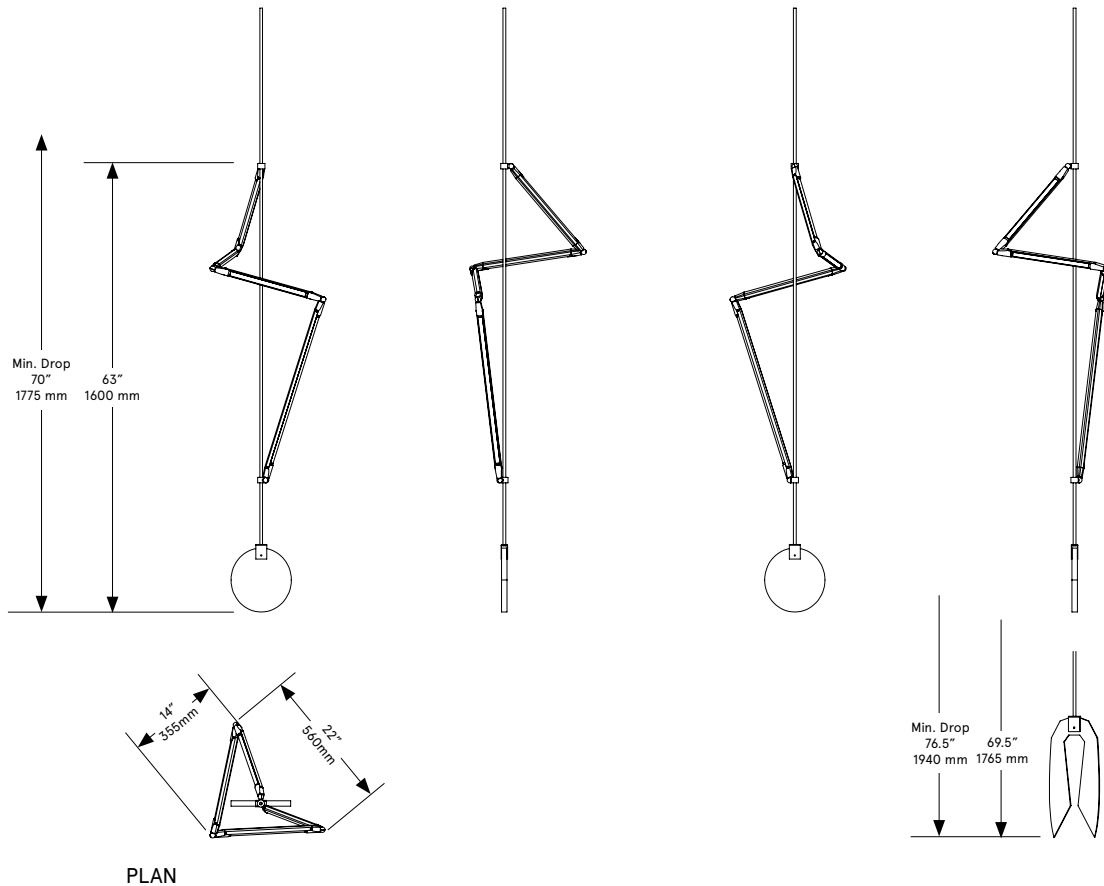

BEC BRITAIN

Helix Short

Lead Time

14 - 16 weeks

Dimensions

Ellipse:

22 inch x 14 inch x 63 inch H
560 mm x 355 mm x 1600 mm H

Cravat:

22 in x 14 in x 69.5 in H
560 mm x 355 mm x 1765 mm H

Weight

11 lb / 5 kg

LED Illumination

24 VDC T5 LED tube
CRI 90

Color Temperature

2700 Kelvin

Suspension

1/8 IP brass stem with matching metal finish up to 35 inch length included with fixture.

Length up to 95 inches available for additional cost.

Canopy

Local: 8 x 1.625 inch (203 x 41mm) round in matching metal finish

Canopy

Local: 8 x 1.625 inch (203 x 41 mm) round in matching metal finish

Long and Short pair: 12.25 x 1.75 inch (311 x 44 mm). Remote: upon request

Electrical - Total

Wattage: 18 Watt

Lumens: 1440 Lumens

Input Voltage