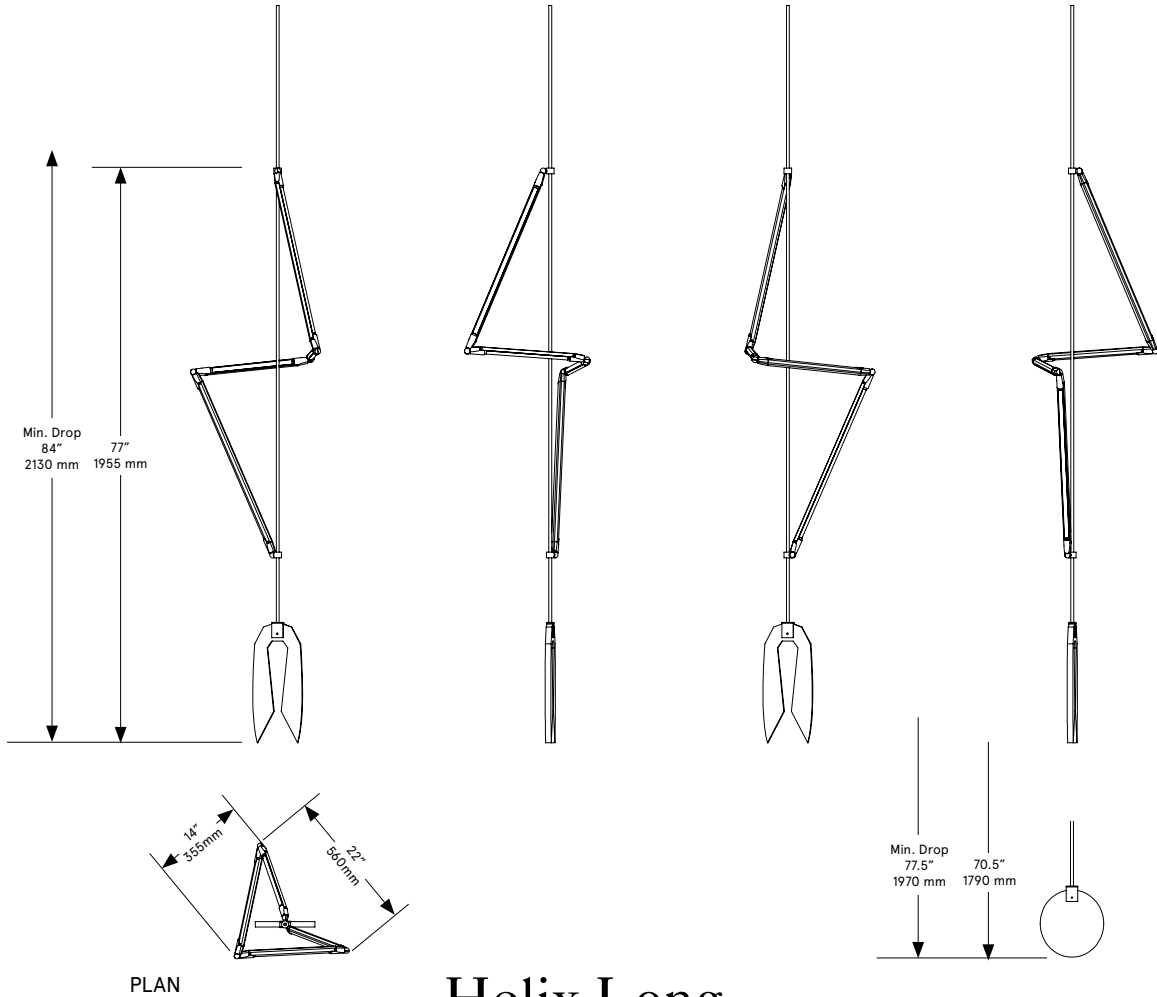

BEC BRITAIN

Helix Long

Lead Time

14 - 16 weeks

Dimensions

Ellipse:

22 inch x 14 inch x 70.5 inch H
560 mm x 355 mm x 1790 mm H

Cravat:

22 inch x 14 inch x 77 inch H
560 mm x 355 mm x 1955 mm H

Weight

11 lb / 5 kg

LED Illumination

24 VDC T5 LED tube
CRI 90

Color Temperature

2700 Kelvin

Suspension

1/8 IP brass stem with matching metal finish up to 35 inch length included with fixture.

Length up to 95 inches available for additional cost.

Canopy

Local: 8 x 1.625 inch (203 x 41 mm) round in matching metal finish

Long and Short pair: 12.25 x 1.75 inch (311 x 44 mm). Remote: upon request

Electrical - Total

Wattage: 18 Watt

Lumens: 1440 Lumens

Input Voltage

110 - 240 VAC

277 VAC upon request

Materials

Finished Brass

Standard Finishes

Brushed Brass
Oil-Rubbed Bronze
Satin Nickel
Nickel Brass Contrast

Special Order Finishes

Polished Brass
Medium Antique Brass
Polished Nickel
Dark Pewter
Polished Black Nickel
Polished Copper
Smoky Copper

Counterweight Finishes

White Marble
Absolute Black Granite
Black Marble (Ellipse only)

UL / cUL Listed. CE Certified.