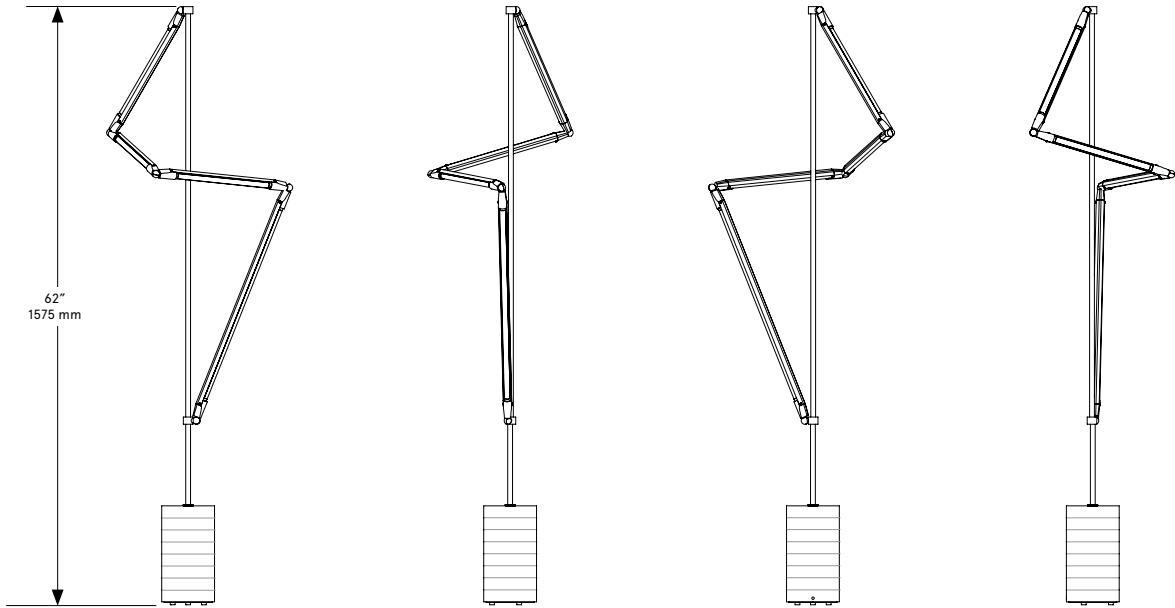

BEC BRITAIN

PLAN

Helix Floor

Lead Time

14 - 16 weeks

Dimensions

22 inch x 16 inch x 62 inch H
560 mm x 405 mm x 1575 mm H

Weight

28 lb / 12.6 kg

LED Illumination

24 VDC T5 LED tube
CRI 90

Color Temperature

2700 Kelvin

Wiring

Wired with one floor switch and one plug-in transformer (3" x 2" x 1.25"). Dimmer available at additional cost.

Electrical - Total

Wattage: 15 Watt
Lumens: 1200 Lumens

Input Voltage

110 - 240 VAC

Materials

Finished Brass

Standard Finishes

Brushed Brass
Oil-Rubbed Bronze
Satin Nickel
Nickel Brass Contrast

Special Order Finishes

Polished Brass
Medium Antique Brass
Polished Nickel
Dark Pewter
Polished Black Nickel
Polished Copper
Smoky Copper

Base Finishes

White Marble, Black Marble,
Absolute Black Granite,
Striped White Marble/Granite

UL / cUL Listed. CE Certified.

Ver: 2022-10