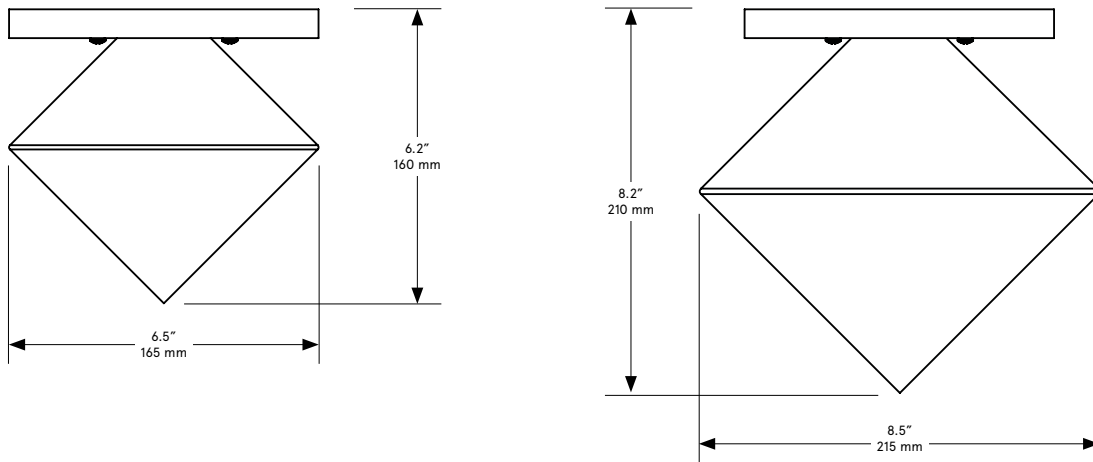

BEC BRITAIN

FKA THEMIS Surface

Lead Time

14 - 16 weeks

Dimensions

6.5 inch diam. x 6.2 inch H
165 mm diam x 160 mm H

8.5 inch diam. x 8.2 inch H
215 mm diam x 210 mm H

Weight