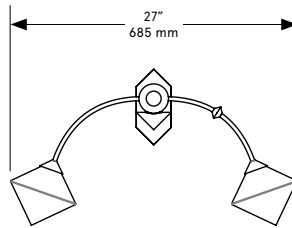

BEC BRITAIN

THEMIS Sconce 27