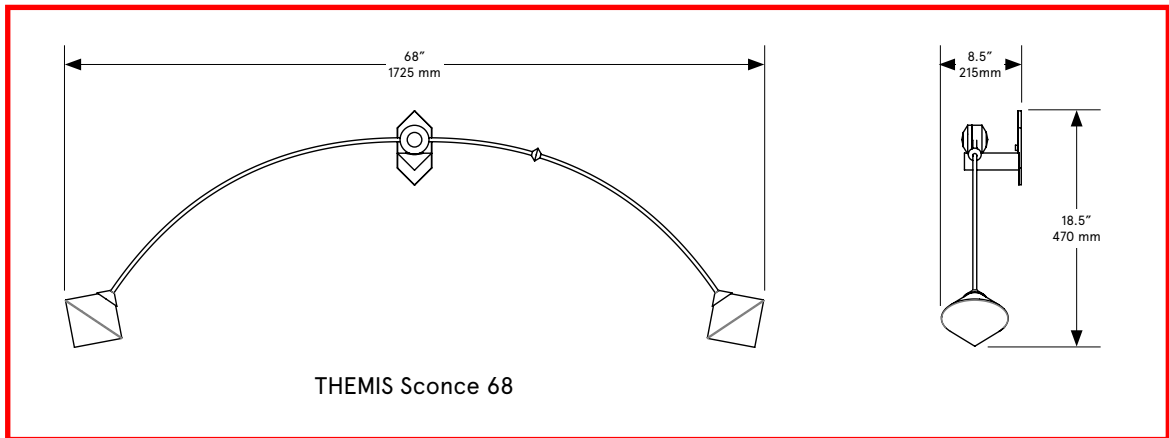

THEMIS Sconce 68

FKA THEMIS Sconce 27 & 68

Lead Time

14 - 16 weeks

Dimensions

27: 27 inch x 16 inch x 8.5 inch proj.
685 mm x 405 mm x 215 mm

68: 68 inch x 18.5 inch x 8.5 inch proj.
1725 mm x 470 mm x 215 mm

Backplate: 3.25 x 7 inch / 82 x 178 mm

Weight

27: 7.5 lb / 3.4 kg

68: 8 lb / 3.6 kg

LED Illumination

G9 LED bulb
ELV dimming
110-120 VAC
2.5 Watt
240 Lumens
2700 Kelvin

220-240
4 Watt
250 Lumens
3000 Kelvin

Installation

Backplate mounts directly to standard US single gang box

Wiring

Direct 120 / 240 VAC line voltage connection
Requires an Electronic Low-Voltage dimmer switch

Electrical - Total

110-120 VAC
Wattage: 5 Watt
Lumens: 480
220-240 VAC
Wattage: 8 Watt
Lumens: 500

Materials

Finished Brass, Marble, Glass globes

Standard Finishes

Brushed Brass
Oil-Rubbed Bronze
Satin Nickel
Nickel Brass Contrast

Special Order Finishes

Polished Brass
Medium Antique Brass
Polished Nickel
Dark Pewter
Polished Black Nickel
Polished Copper
Smoky Copper

Globe Colors

White, Ivory, Soft Pink, Grey.
Other colors upon request.

Bracket Finish

White Marble

UL / cUL Listed. CE Certified.

Ver: 2022-10