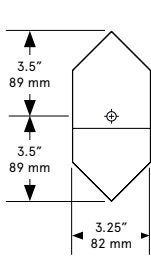

BEC BRITAIN

THEMIS Sconce 27