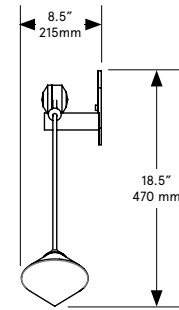

FKA THEMIS Sconce 27 & 68

Lead Time

14 - 16 weeks

Dimensions

27: 27 inch x 16 inch x 8.5 inch proj.
685 mm x 405 mm x 215 mm

68: 68 inch x 18.5 inch x 8.5 inch proj.
1725 mm x 470 mm x 215 mm

Backplate: 3.25 x 7 inch / 82 x 178 mm

Weight

27: 7.5 lb / 3.4 kg

68: 8 lb / 3.6 kg

LED Illumination

G9 LED bulb
ELV dimming

110-120 VAC
2.5 Watt
240 Lumens
2700 Kelvin

220-240
4 Watt
250 Lumens
3000 Kelvin

Installation

Backplate mounts directly to standard US single gang box

Wiring

Direct 120 / 240 VAC line voltage connection
Requires an Electronic Low-Voltage dimmer switch

Electrical - Total

110-120 VAC
Wattage: 5 Watt
Lumens: 480

220-240 VAC
Wattage: 8 Watt
Lumens: 500

Materials

Finished Brass, Marble,
Glass globes

Standard Finishes

Brushed Brass
Oil-Rubbed Bronze
Satin Nickel
Nickel Brass Contrast

Special Order Finishes

Polished Brass
Medium Antique Brass
Polished Nickel
Dark Pewter
Polished Black Nickel
Polished Copper
Smoky Copper

Globe Colors

White, Ivory, Soft Pink, Grey.
Other colors upon request.

Bracket Finish

White Marble

UL / cUL Listed. CE Certified.

Ver: 2022-10