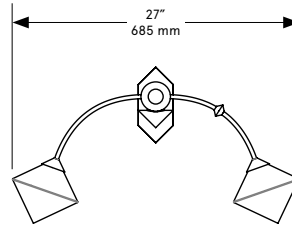

BEC BRITAIN

THEMIS Sconce 27