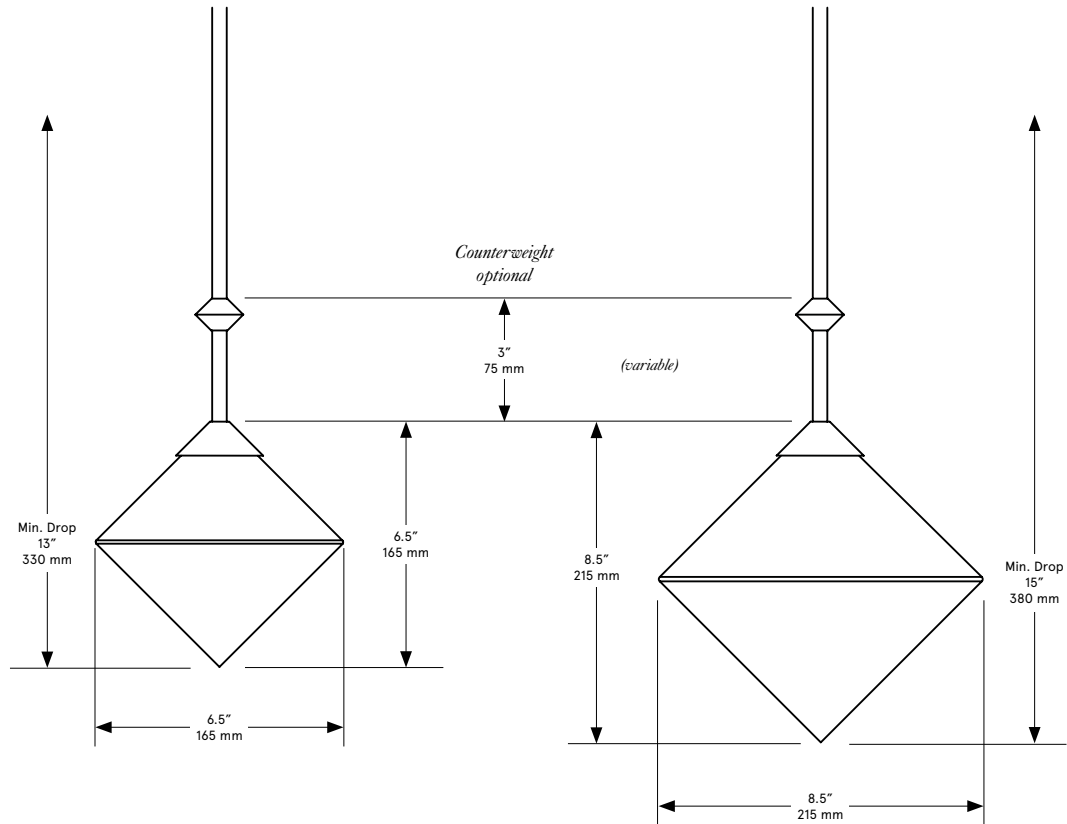

BEC BRITAIN

FKA THEMIS Pendant

Lead Time

14 - 16 weeks

Dimensions

6.5 inch diam. x 6.5 inch H
165 mm diam x 165 mm H

8.5 inch diam. x 8.5 inch H
215 mm diam x 215 mm H

Weight

6.5 inch: 2 lb / 0.9 1kg
8.5 inch: 3 lb / 1.4 kg

LED Illumination

G9 LED bulb
ELV dimming
110-120 VAC
2.5 Watt
240 Lumens
2700 Kelvin
220-240
4 Watt
250 Lumens
3000 Kelvin

Suspension

1/8 IP brass stem with matching metal finish up to 35 inch length included with fixture.
Length up to 95 inches available for additional cost.

Canopy

5 x 0.25 inch (127 x 6 mm) round in matching metal finish

Wiring

Direct 120 / 240 VAC line voltage connection
Requires an Electronic Low-Voltage dimmer switch

Electrical - Total

110-120 VAC
Wattage: 2.5 Watt
Lumens: 240
220-240 VAC
Wattage: 4 Watt
Lumens: 250