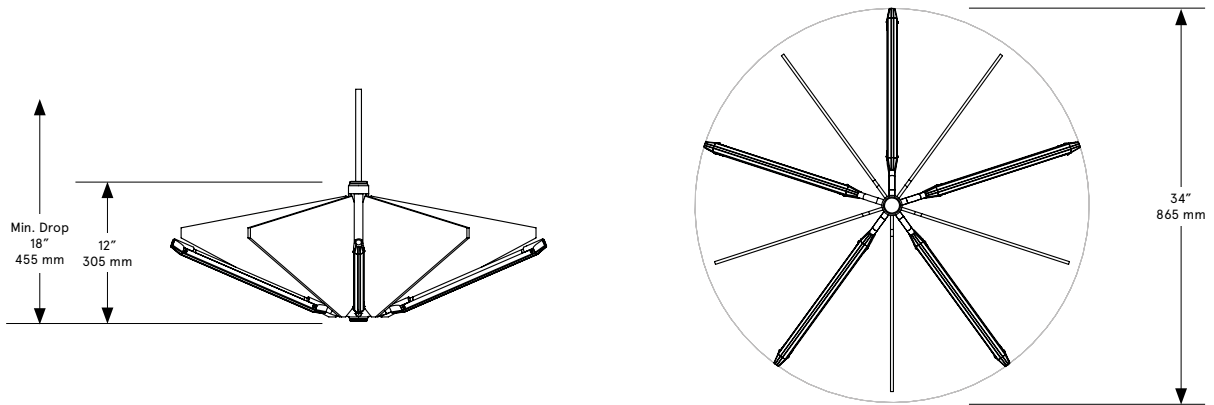

BEC BRITAIN

ECHO Short

Lead Time

14 - 16 weeks

Dimensions

34 inch diam. x 12 inch H
865 mm diam. x 305 mm H

Weight

263 lb / 10.4 kg

LED Illumination

24 VDC T5 LED tube
2700 Kelvin
90 CRI

Electrical

Wattage: 15 Watt
Lumens: 1200 Lumens
110 - 240 VAC
277 VAC upon request

Installation - Standard

Locally mounted driver
120V Dimming: C-L (Lutron) switching
240V Dimming: 0-10V wireless (Lutron Pico)
Canopy: 8 x 1.6255 inch (203 x 41 mm) round
in matching metal finish

Installation - Alternate

Remotely mounted driver
120V Dimming: C-L (Lutron) switching
240V Dimming: 0-10V hardwired
Canopy: 5 x 0.25 inch (127 x 6 mm) round
in matching metal finish

Please inquire for detailed electrical specs

Suspension

1/8 IP all-thread stem clad in brass tubing
with matching metal finish up to 35 inch /
890 mm length included with fixture.
Length up to 95 inches / 2415 mm available
for additional cost.

Materials