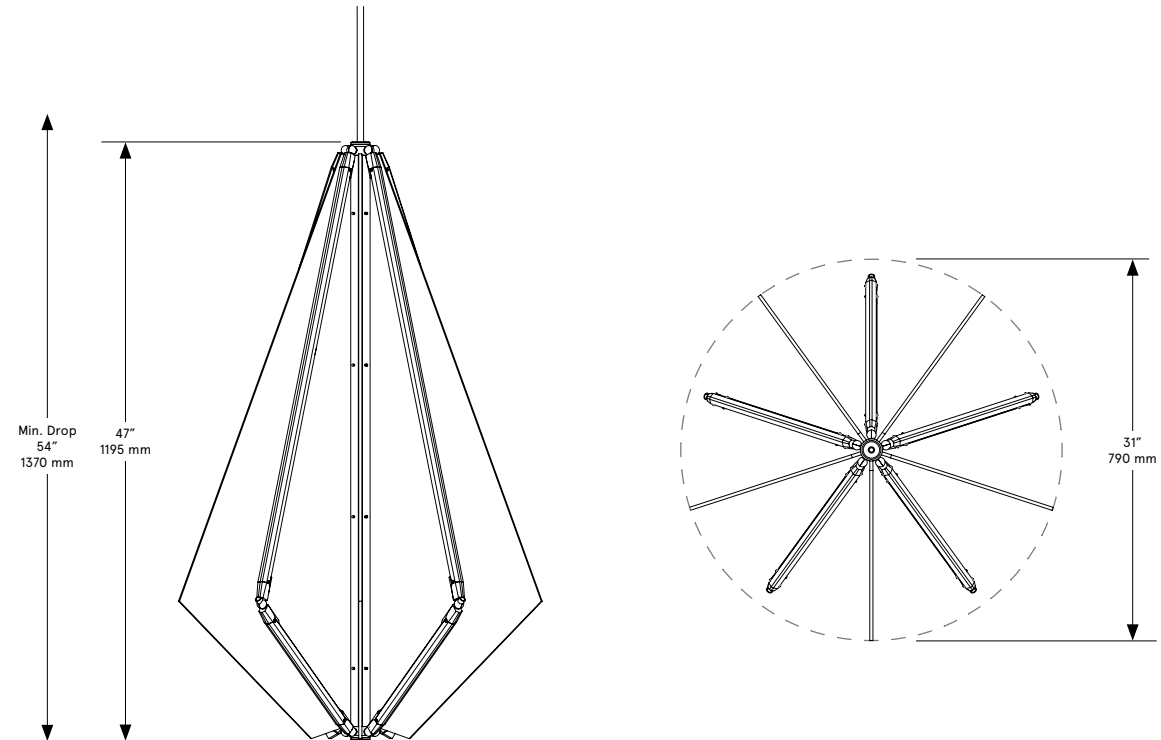

BEC BRITTAIN

Echo 04

Lead Time

14 - 16 weeks

Dimensions

31 inch diam. x 47 inch H
790 mm diam. x 1195 mm H

Weight

84 lb / 38.1 kg

LED Illumination

24 VDC T5 LED tube
2700 Kelvin
90 CRI

Electrical

Wattage: 60 Watt
Lumens: 4800 Lumens
110 - 240 VAC
277 VAC upon request

Installation - Standard

Locally mounted driver
Dimming: 0-10V wireless (Lutron Pico)
Canopy: 8 x 1.6255 inch (203 x 41 mm) round
in matching metal finish

Installation - Alternate

Remotely mounted driver
Dimming: 0-10V hardwired
Canopy: 5 x 0.25 inch (127 x 6 mm) round
in matching metal finish

Please inquire for detailed electrical specs

Suspension

1/8 IP all-thread stem clad in brass tubing
with matching metal finish up to 35 inch
length included with fixture.
Length up to 95 inches available for
additional cost.