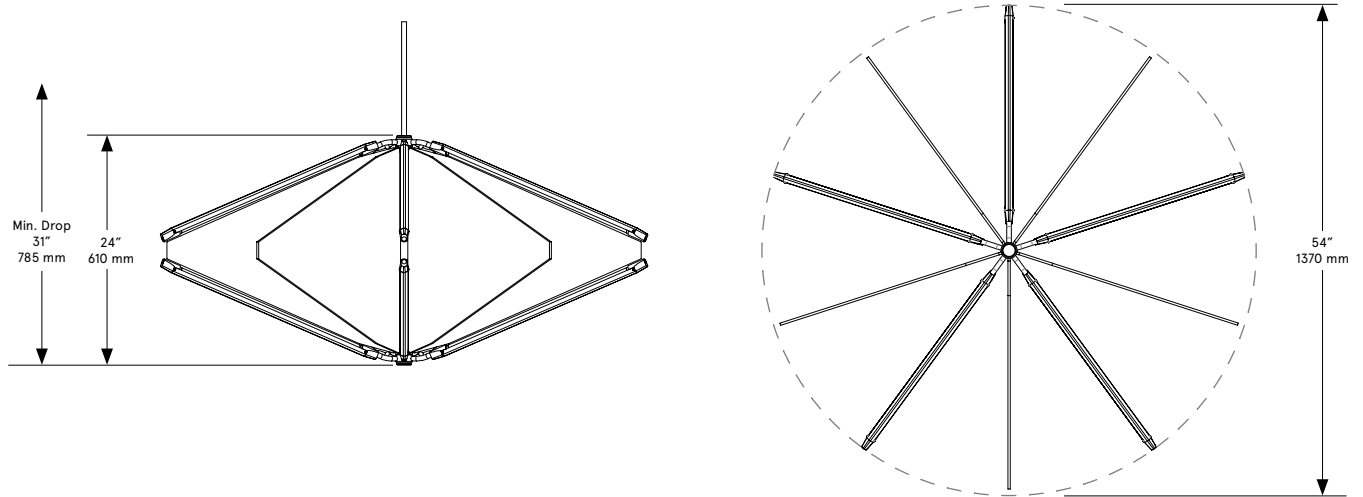

BEC BRITAIN

Echo 02

Lead Time

14 - 16 weeks

Dimensions

54 inch diam. x 24 inch H
1370 mm diam. x 610 mm H

Weight

64 lb / 29.0 kg

LED Illumination

24 VDC T5 LED tube
2700 Kelvin
90 CRI

Electrical

Wattage: 60 Watt
Lumens: 4800 Lumens
110 - 240 VAC
277 VAC upon request

Installation - Standard

Locally mounted driver
Dimming: 0-10V wireless (Lutron Pico)
Canopy: 8 x 1.6255 inch (203 x 41 mm) round
in matching metal finish

Installation - Alternate

Remotely mounted driver
Dimming: 0-10V hardwired
Canopy: 5 x 0.25 inch (127 x 6 mm) round
in matching metal finish

Please inquire for detailed electrical specs

Suspension

1/8 IP all-thread stem clad in brass tubing
with matching metal finish up to 35 inch
length included with fixture.
Length up to 95 inches available for
additional cost.