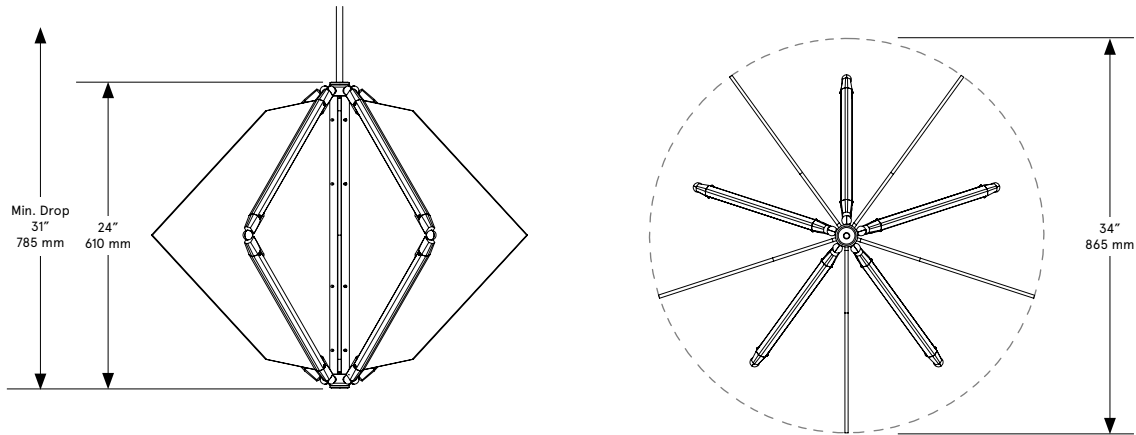

BEC BRITAIN

ECHO 1

Lead Time

14 - 16 weeks

Dimensions

34 inch diam. x 24 inch H
865 mm diam. x 610 mm H

Weight

41 lb / 18.6 kg

LED Illumination

24 VDC T5 LED tube
2700 Kelvin
90 CRI

Electrical

Wattage: 30 Watt
Lumens: 2400 Lumens
110 - 240 VAC
277 VAC upon request

Installation - Standard

Locally mounted driver
120V Dimming: C-L (Lutron) switching
240V Dimming: 0-10V wireless (Lutron Pico)
Canopy: 8 x 1.6255 inch (203 x 41 mm) round
in matching metal finish

Installation - Alternate

Remotely mounted driver
120V Dimming: C-L (Lutron) switching
240V Dimming: 0-10V hardwired
Canopy: 5 x 0.25 inch (127 x 6 mm) round
in matching metal finish

Please inquire for detailed electrical specs

Suspension

1/8 IP all-thread stem clad in brass tubing
with matching metal finish up to 35 inch /
890 mm length included with fixture.
Length up to 95 inches / 2415 mm available
for additional cost.

Materials