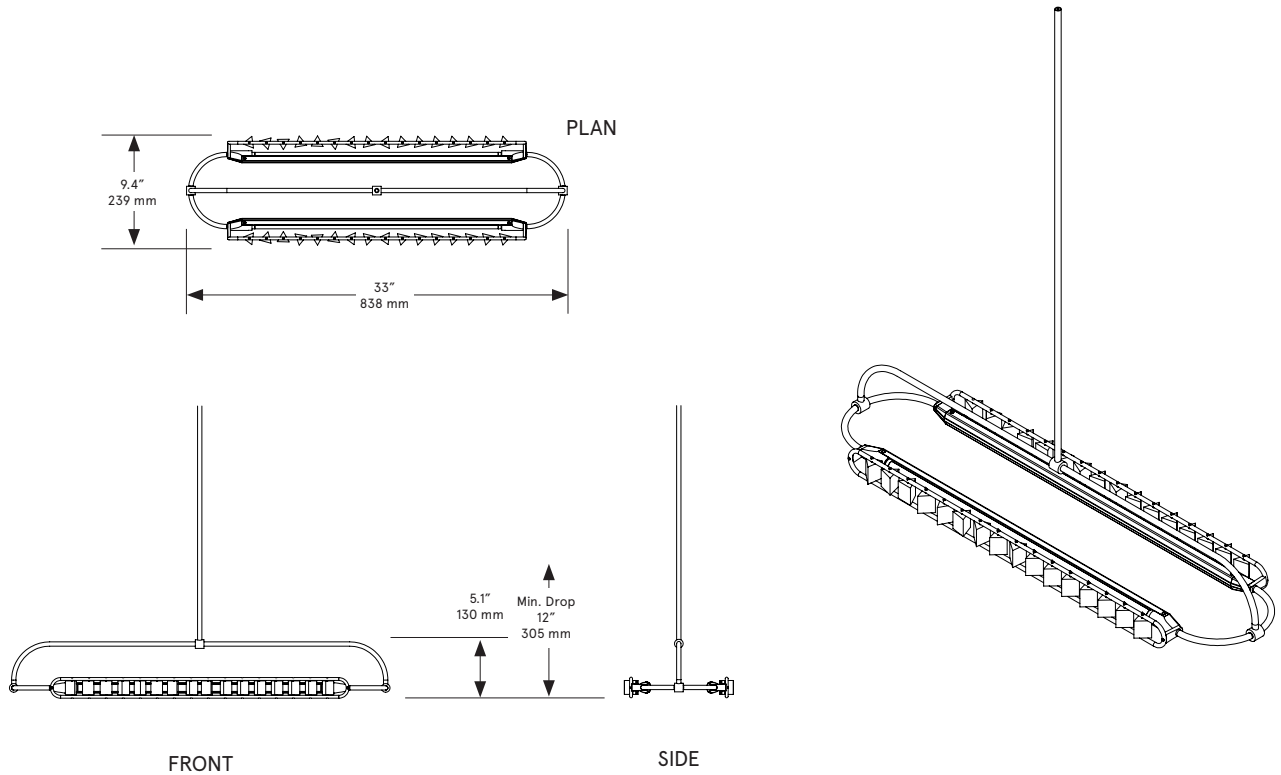

BEC BRITAIN

Phaedra Horizontal 33

Lead Time

14 - 16 weeks

Dimensions

33 inch x 9.4 inch x 5.1 inch H
838 mm x 239 mm x 130 mm H

Weight

12 lb / 5.4 kg

LED Illumination

24 VDC T5 LED tube
2700 Kelvin
90 CRI

Electrical

Wattage: 12 Watt
Lumens: 960 Lumens
110 - 240 VAC
277 VAC upon request

Installation - Standard

Locally mounted driver
120V Dimming: C-L (Lutron) switching
240V Dimming: 0-10V wireless (Lutron Pico)
Canopy: 8 x 1.6255 inch (203 x 41 mm) round
in matching metal finish

Installation - Alternate

Remotely mounted driver
120V Dimming: C-L (Lutron) switching
240V Dimming: 0-10V hardwired
Canopy: 5 x 0.25 inch (127 x 6 mm) round
in matching metal finish

Please inquire for detailed electrical specs

Suspension / Wiring

1/8 IP all-thread stem clad in brass tubing
with matching metal finish up to 35 inch /
890 mm length included with fixture.
Length up to 95 inches / 2415 mm available
for additional cost.

Materials

Finished Brass
Clear Glass Prism

Standard Finishes

Brushed Brass
Oil-Rubbed Bronze
Satin Nickel
Nickel Brass Contrast

Special Order Finishes

Polished Brass
Polished Nickel
Dark Pewter
Polished Black Nickel
Polished Copper
Smoky Copper
Medium Antique Brass