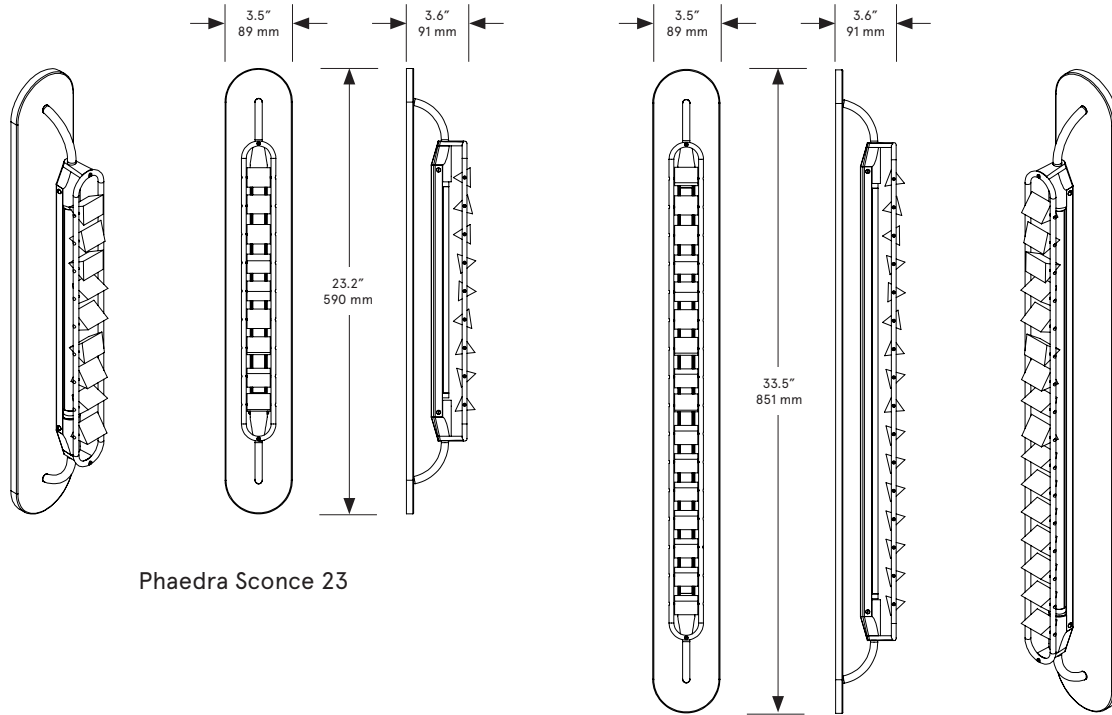

# BEC BRITAIN

Phaedra Sconce 23

Phaedra Sconce 34

### *Dimensions*

Indicated in the drawings above

### *Dimensions*

9.4 inch x 1.8 inch x 22.4 inch H  
239 mm x 46 mm x 569 mm H