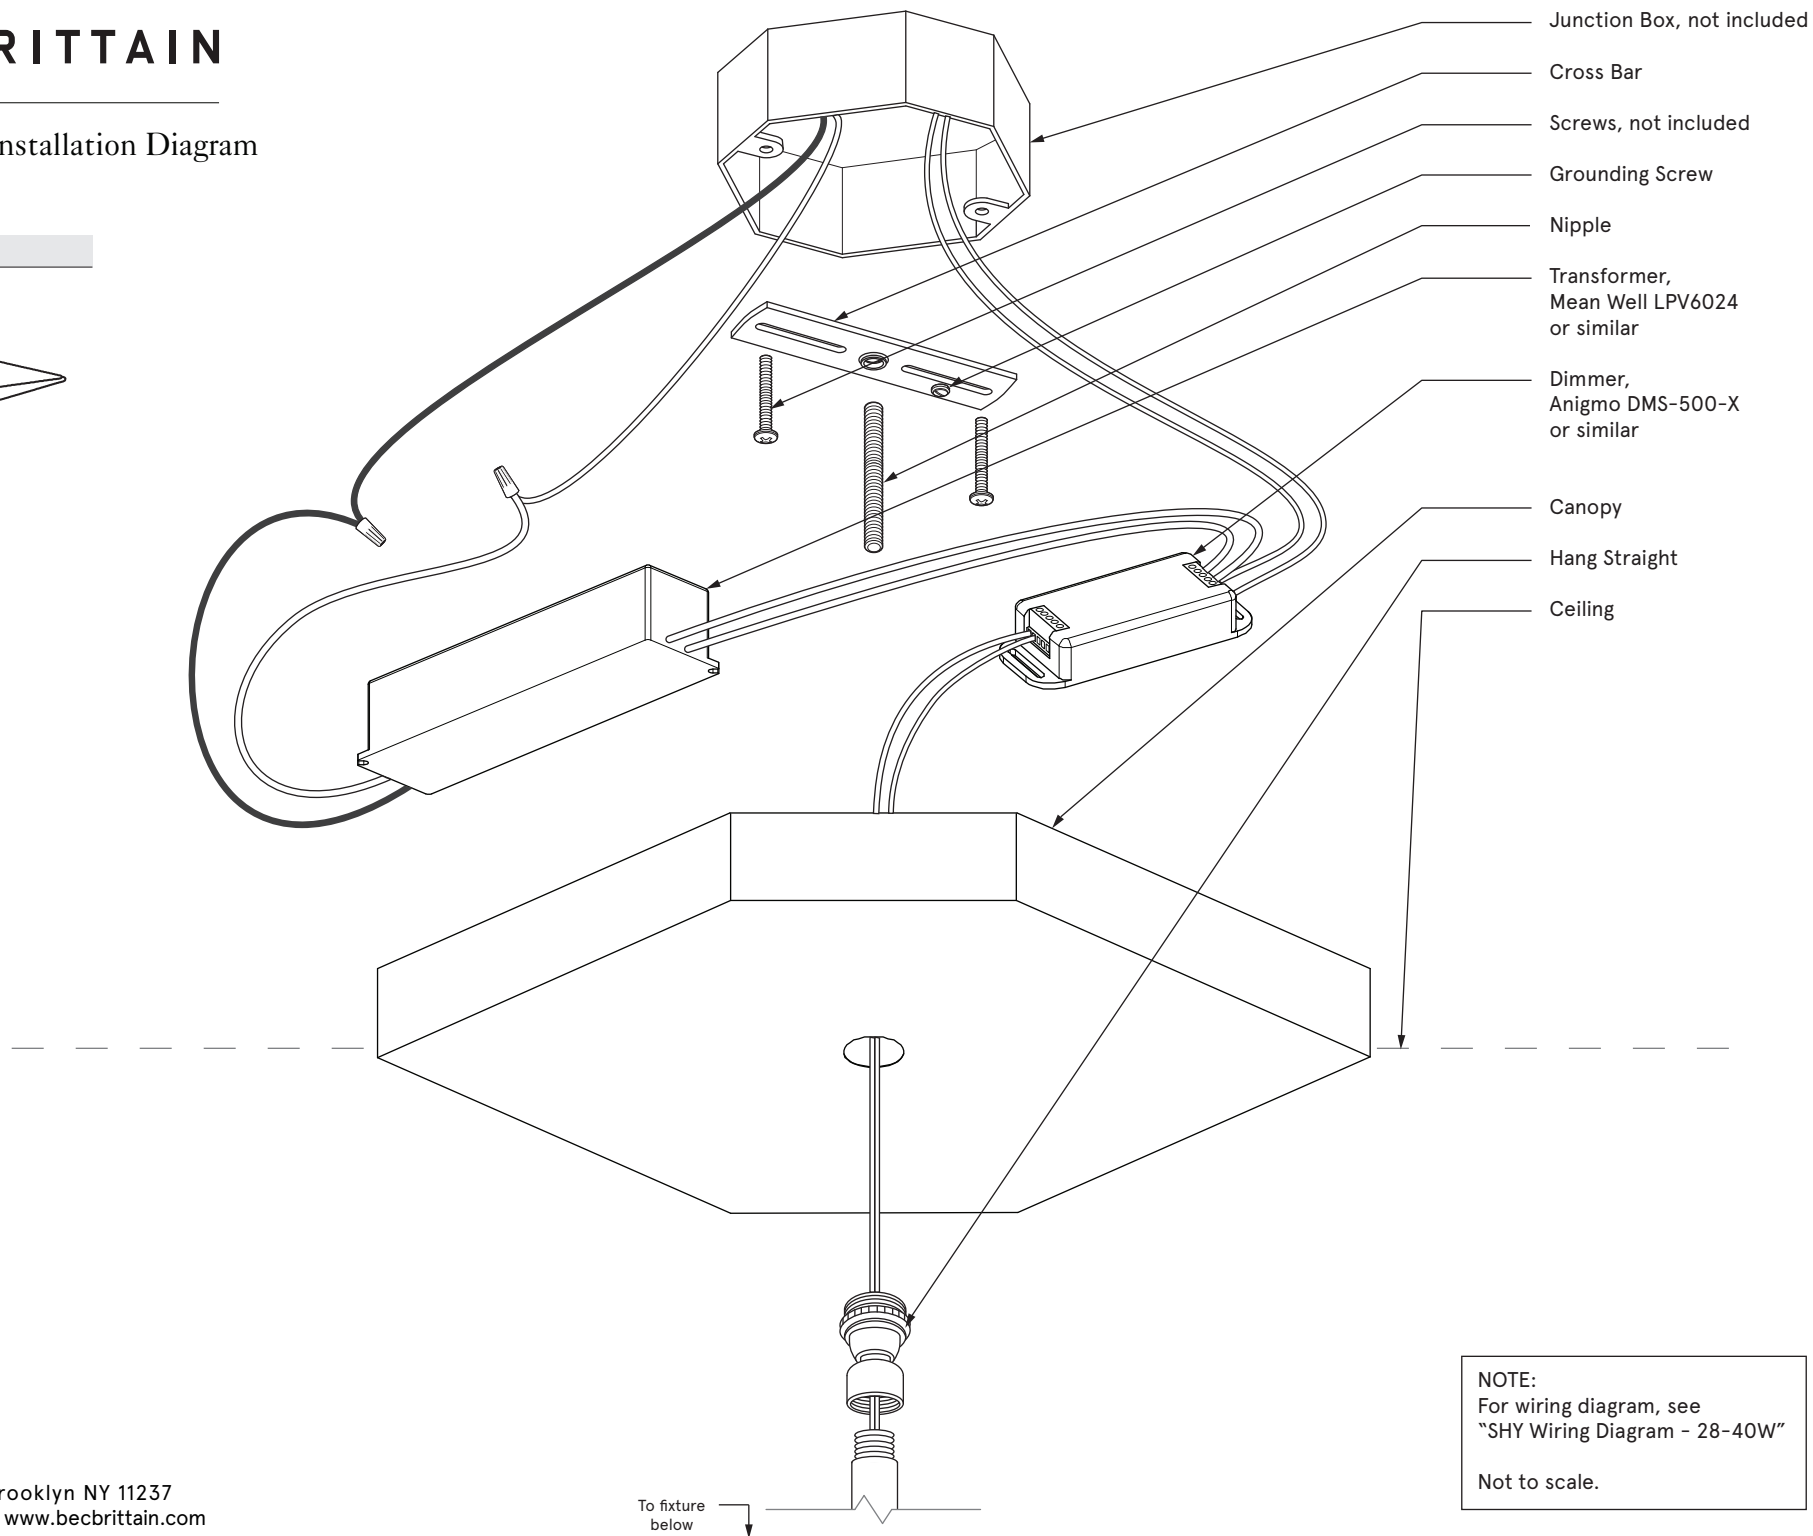

# BE CB RIT TAIN

## SHY Local Installation Diagram 28-40 Watts

NOTE:  
For wiring diagram, see  
"SHY Wiring Diagram - 28-40W"

Not to scale.