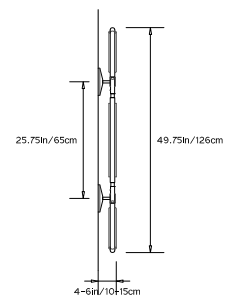

PRIS MINOR SCONCE

Collection:

Pris

Design Year:

2015

Dimensions:

W 28.25in/72cm x D 4-6in/10-15cm x H 49.75in/126cm

* Depth of sconce can be specified

Weight:

15lbs/6.8kg

Specifications:

Wattage: 65

Lumens: 5020 Total

Color Temperature: 2700K

CRI: 95+

Life Hours: 50,000+

Remote TRIAC Dimmable Driver (120/240V)

* Internal TRIAC Dimmable Driver (120V) or Remote 0-10V Dimmable Driver (120-240V) upon request

Mounting:

Wall mounted with two 6in/15.2cm round canopies in matching metal finish.

Materials:

Solid Brass, Machined Aluminum, LED

Metal Finish Options:

Standard: Satin Brass, Polished Nickel

Upgrades: Brushed Nickel, Polished Brass,

Antique Brass, Dark Bronze, Black Brass

* All fixtures are made to order. For finish options or custom requests, please contact our sales team.

Made in New York

SIDE