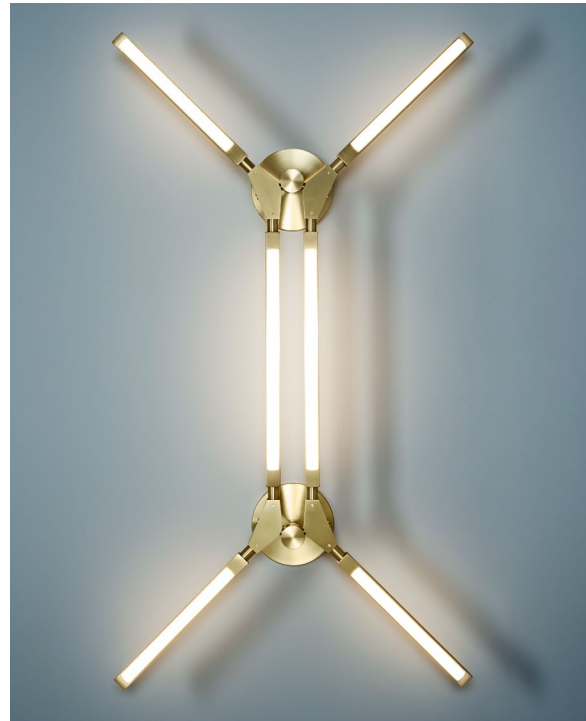

PRIS MINOR SCONCE

Collection:

Pris

Design Year:

2015

Dimensions:

W 28.25in/72cm x D 4-6in/10-15cm x H 49.75in/126cm

* Depth of sconce can be specified

Weight:

15lbs/6.8kg

Specifications:

Wattage: 65

Lumens: 5020 Total

Color Temperature: 2700K

CRI: 95+

Life Hours: 50,000+

Materials:

Solid Brass, Machined Aluminum, LED

Metal Finish Options:

Standard: Satin Brass, Polished Nickel

Upgrades: Brushed Nickel, Polished Brass,

Antique Brass, Dark Bronze, Black Brass

* All fixtures are made to order. For finish options or custom requests, please contact our sales team.

Made in New York

Pris Minor Sconce pictured with Satin Brass metal finish

FRONT

SIDE