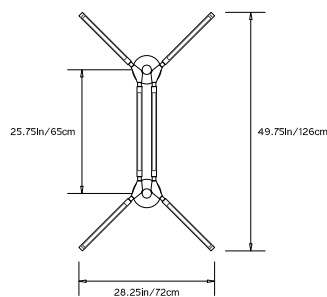

PRIS MINOR SCONCE

Collection:

Pris

Design Year:

2015

Dimensions:

W 28.25in/72cm x D 4-6in/10-15cm x H 49.75in/126cm

* Depth of sconce can be specified

Weight:

15lbs/6.8kg

Specifications:

Wattage: 65

Lumens: 5020 Total

Color Temperature: 2700K

CRI: 95+

Life Hours: 50,000+

Remote TRIAC Dimmable Driver (120/240V)

* Internal TRIAC Dimmable Driver (120V) or Remote 0-10V Dimmable Driver (120-240V) upon request

Mounting:

Wall mounted with two 6in/15.2cm round canopies in matching metal finish.

Materials:

Solid Brass, Machined Aluminum, LED

Metal Finish Options:

Standard: Satin Brass, Polished Nickel

Upgrades: Brushed Nickel, Polished Brass,

Antique Brass, Dark Bronze, Black Brass

* All fixtures are made to order. For finish options or custom requests, please contact our sales team.

Made in New York

FRONT