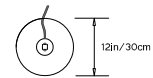

* All fixtures are made to order. For finish options or custom requests, please contact our sales team.

Made in New York

UL, cUL
on request

Pris I Floor Lamp pictured with Black Brass metal finish

TOP

FRONT