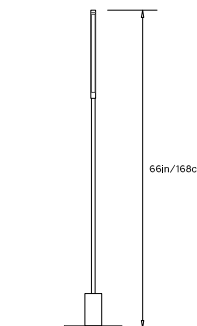

PRIS I FLOOR LAMP

Collection:

Pris

Design Year:

2016

Dimensions:

W 12in/30cm x D 12in/30cm x H 66in/168cm

Weight:

19.75lbs/8.95kg

Specifications:

Wattage: 13

Lumens: 990 Total

Color Temperature: 2700K

CRI: 95+

Life Hours: 50,000+

Internal Driver, Dimmer at Base

12ft/3.7m black lamp cord with in-line on/off switch

Materials:

Solid Brass, Machined Aluminum, LED

Metal Finish Options:

Standard: Satin Brass, Polished Nickel

Upgrades: Brushed Nickel, Polished Brass,

Antique Brass, Dark Bronze, Black Brass

* All fixtures are made to order. For finish options or custom requests, please contact our sales team.

Made in New York

UL, cUL
on request

FRONT