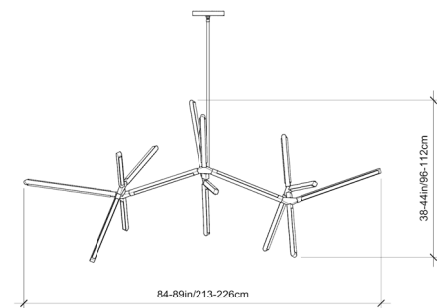

PRIS HORIZON

Collection:

Pris

Design Year:

2019

Dimensions:

W 84-89in/213-226cm

D 38-42in/96-107cm

H 38-44in/96-112cm

Weight:

30lbs/13.6kg

Specifications:

Wattage: 225

Lumens: 17442 Total

Color Temperature: 2700K

CRI: 95+

Life Hours: 50,000+

Internal TRIAC Dimmable Drivers (120V)

* Remote TRIAC Dimmable Driver (120/240V) or Remote 0-10V Dimmable Driver (120-240V) upon request

Suspension:

Ships with 6ft/1.8m long stem and 10in/25.4cm canopy in matching metal finish. Stem can be cut on site. Longer stem lengths available upon request.

Materials:

Solid Brass, Machined Aluminum, LED

Metal Finish Options:

Standard: Satin Brass, Polished Nickel

Upgrades: Brushed Nickel, Polished Brass,

Antique Brass, Dark Bronze, Black Brass

* All fixtures are made to order. For finish options or custom requests, please contact our sales team.

Made in New York

SIDE