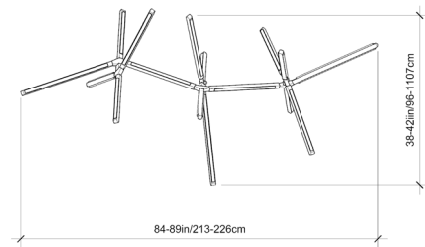

PRIS HORIZON

Collection:

Pris

Design Year:

2019

Dimensions:

W 84-89in/213-226cm

D 38-42in/96-107cm

H 38-44in/96-112cm

Weight:

30lbs/13.6kg

Specifications:

Wattage: 225

Lumens: 17442 Total

Color Temperature: 2700K

CRI: 95+

Life Hours: 50,000+

Internal TRIAC Dimmable Drivers (120V)

* Remote TRIAC Dimmable Driver (120/240V) or Remote 0-10V Dimmable Driver (120-240V) upon request

Suspension:

Ships with 6ft/1.8m long stem and 10in/25.4cm canopy in matching metal finish. Stem can be cut on site. Longer stem lengths available upon request.

Materials:

Solid Brass, Machined Aluminum, LED

Metal Finish Options:

Standard: Satin Brass, Polished Nickel

Upgrades: Brushed Nickel, Polished Brass,

Antique Brass, Dark Bronze, Black Brass

* All fixtures are made to order. For finish options or custom requests, please contact our sales team.

Made in New York

TOP