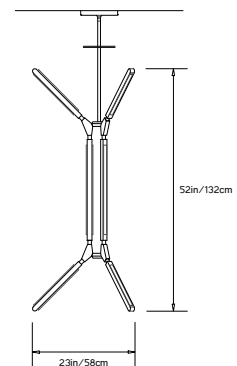

PRIS BLAZE

Collection:

Pris

Design Year:

2017

Dimensions:

W 26in/66cm x D 23in/58cm x H 52in/132cm

Weight:

22 lbs/9.9kg

Specifications:

Wattage: 98

Lumens: 7520 Total

Color Temperature: 2700K

CRI: 95+

Life Hours: 50,000+

Internal TRIAC Dimmable Drivers (120V)

* Remote TRIAC Dimmable Drivers (120/240V) or Remote 0-10V Dimmable Drivers (120-240V) upon request

Suspension:

Ships with 6ft/182cm long stem and 8in/20.3cm canopy in matching metal finish. Stem can be adjusted on site. Longer stem lengths available upon request.

Materials:

Solid Brass, Machined Aluminum, LED

Metal Finish Options:

Standard: Satin Brass, Polished Nickel

Upgrades: Brushed Nickel, Polished Brass,

Antique Brass, Dark Bronze, Black Brass

* All fixtures are made to order. For finish options or custom requests, please contact our sales team.

Made in New York

SIDE