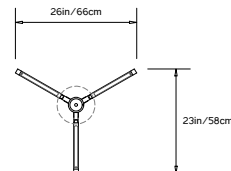

PRIS BLAZE

Collection:

Pris

Design Year:

2017

Dimensions:

W 26in/66cm x D 23in/58cm x H 52in/132cm

Weight:

22 lbs/9.9kg

Specifications:

Wattage: 98

Lumens: 7520 Total

Color Temperature: 2700K

CRI: 95+

Life Hours: 50,000+

Internal TRIAC Dimmable Drivers (120V)

* Remote TRIAC Dimmable Drivers (120/240V) or Remote 0-10V Dimmable Drivers (120-240V) upon request

Suspension:

Ships with 6ft/182cm long stem and 8in/20.3cm canopy in matching metal finish. Stem can be adjusted on site. Longer stem lengths available upon request.

Materials:

Solid Brass, Machined Aluminum, LED

Metal Finish Options:

Standard: Satin Brass, Polished Nickel

Upgrades: Brushed Nickel, Polished Brass,

Antique Brass, Dark Bronze, Black Brass

* All fixtures are made to order. For finish options or custom requests, please contact our sales team.

Made in New York

TOP