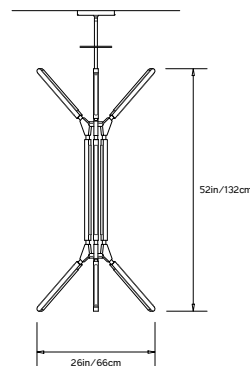

PRIS BLAZE

Collection:

Pris

Design Year:

2017

Dimensions:

W 26in/66cm x D 23in/58cm x H 52in/132cm

Weight:

22 lbs/9.9kg

Specifications:

Wattage: 98

Lumens: 7520 Total

Color Temperature: 2700K

CRI: 95+

Life Hours: 50,000+

Internal TRIAC Dimmable Drivers (120V)

* Remote TRIAC Dimmable Drivers (120/240V) or Remote 0-10V Dimmable Drivers (120-240V) upon request

Suspension:

Ships with 6ft/182cm long stem and 8in/20.3cm canopy in matching metal finish. Stem can be adjusted on site. Longer stem lengths available upon request.

Materials:

Solid Brass, Machined Aluminum, LED

Metal Finish Options:

Standard: Satin Brass, Polished Nickel

Upgrades: Brushed Nickel, Polished Brass,

Antique Brass, Dark Bronze, Black Brass

* All fixtures are made to order. For finish options or custom requests, please contact our sales team.

Made in New York

FRONT