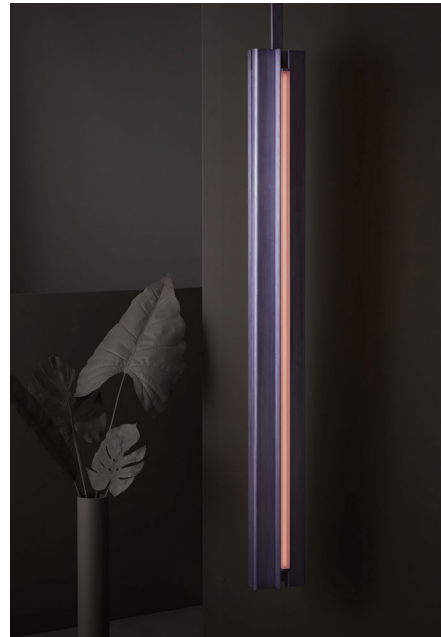

GLOW 06 PENDANT

Collection:

Beam and Glow

Design Year:

2018

Dimensions:

W 7in/18cm x D 6.5in/17cm x H 69.25in/176cm

Weight:

40lbs/18kg

Specifications:

Wattage: 76

Lumens: 4900

Color Temperature: 2400K

Life Hours: 50,000

CRI: 95

Local TRIAC Dimmable Driver (120V)

Remote 0-10V Dimmable Driver (240V)

Suspension:

Ceiling pendant with fixed pipe suspension. Overall height to be specified at time of order. Ships with 5in/12.7cm square canopy in matching metal finish.

Materials:

Aluminum, LED, Chromatic Resin Lens

Metal Finish Options:

Anodized: Silver, Black, Light Gold

Hand-Stained: Lilac, Green

Lens Color Options:

Amber, Rose, Frosted

* All fixtures are made to order. For finish options or custom requests, please contact our sales team.

Made in New York

Glow 06 Pendant pictured with Hand-Stained Lilac metal finish and Rose lens