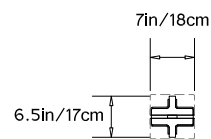

GLOW 02 PENDANT

Collection:

Beam and Glow

Design Year:

2018

Dimensions:

W 7in/18cm x D 6.5in/16cm x H 26in/66cm

Weight:

13lbs/6kg

Specifications:

Wattage: 25

Lumens: 1600

Color Temperature: 2400K

Life Hours: 50,000

CRI: 95

Local TRIAC Dimmable Driver (120V)

Remote 0-10V Dimmable Driver (240V)

Suspension:

Ceiling pendant with fixed pipe suspension. Overall height to be specified at time of order. Ships with 5in/12.7cm square canopy in matching metal finish.

Materials:

Aluminum, LED, Chromatic Resin Lens

Metal Finish Options:

Anodized: Silver, Black, Light Gold

Hand-Stained: Lilac, Green

Lens Color Options:

Amber, Rose, Frosted

* All fixtures are made to order. For finish options or custom requests, please contact our sales team.

Made in New York