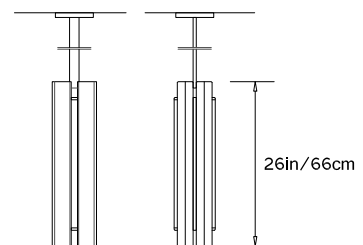

GLOW 02 PENDANT

Collection:

Beam and Glow

Design Year:

2018

Dimensions:

W 7in/18cm x D 6.5in/16cm x H 26in/66cm

Weight:

13lbs/6kg

Specifications:

Wattage: 25

Lumens: 1600

Color Temperature: 2400K

Life Hours: 50,000

CRI: 95

Local TRIAC Dimmable Driver (120V)

Remote 0-10V Dimmable Driver (240V)

Suspension:

Ceiling pendant with fixed pipe suspension. Overall height to be specified at time of order. Ships with 5in/12.7cm square canopy in matching metal finish.

Materials:

Aluminum, LED, Chromatic Resin Lens

Metal Finish Options:

Anodized: Silver, Black, Light Gold

Hand-Stained: Lilac, Green

Lens Color Options:

Amber, Rose, Frosted

* All fixtures are made to order. For finish options or custom requests, please contact our sales team.

Made in New York