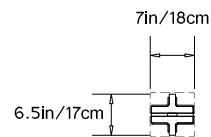

GLOW 04 PENDANT

Collection:

Beam and Glow

Design Year:

2018

Dimensions:

W 7in/18cm x D 6.5in/17cm x H 47.75in/121cm

Weight:

25lbs/11kg

Specifications:

Wattage: 51

Lumens: 3300

Color Temperature: 2400K

Life Hours: 50,000

CRI: 95

Local TRIAC Dimmable Driver (120V)

Remote 0-10V Dimmable Driver (240V)

Suspension:

Ceiling pendant with fixed pipe suspension. Overall height to be specified at time of order. Ships with 5in/12.7cm square canopy in matching metal finish.

Materials:

Aluminum, LED, Chromatic Resin Lens

Metal Finish Options:

Anodized: Silver, Black, Light Gold

Hand-Stained: Lilac, Green

Lens Color Options:

Amber, Rose, Frosted

* All fixtures are made to order. For finish options or custom requests, please contact our sales team.

Made in New York