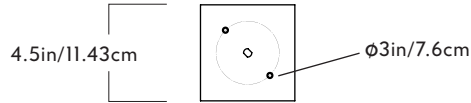

Mounting Plate

38in/96cm

Gridlock

5640

Series
Gridlock

Materials
Brass, steel

120V Illumination

Integrated LED
Wattage: 23.6 Watts
Lumens: 2100 Lumens est.
Color Temperature: 2700K
CRI: 90+
LED Lifetime: 50,000 hours est.
Dimming: Triac, ELV or 0-10V

Product
5640

Dimensions
L 38in/96cm W 38in/96cm
H 12in/31cm

Finishes
Raw Brass, Satin Nickel

Certifications
UL/cUL (120V)
CE (240V)

240V Illumination

Integrated LED
Wattage: 23.6 Watts
Lumens: 2100 Lumens est.
Color Temperature: 2700K
CRI: 90+
LED Lifetime: 50,000 hours est.
Dimming: ELV or 0-10V