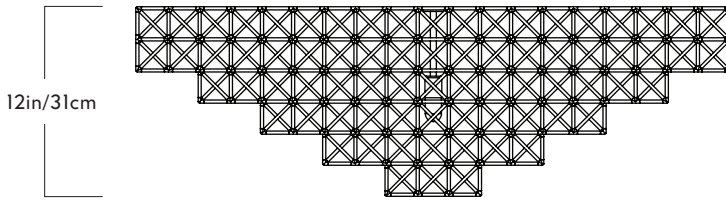

Mounting Plate

38in/96cm

Gridlock

5640

Series
Gridlock

Materials
Brass, steel

120V Illumination

Integrated LED
Wattage: 23.6 Watts
Lumens: 2100 Lumens est.
Color Temperature: 2700K
CRI: 90+
LED Lifetime: 50,000 hours est.
Dimming: Triac, ELV or 0-10V

Product
5640

Dimensions
L 38in/96cm W 38in/96cm
H 12in/31cm

Finishes
Raw Brass, Satin Nickel

Certifications
UL/cUL (120V)
CE (240V)

240V Illumination

Integrated LED
Wattage: 23.6 Watts
Lumens: 2100 Lumens est.
Color Temperature: 2700K
CRI: 90+
LED Lifetime: 50,000 hours est.
Dimming: ELV or 0-10V

Weight
40lb/18kg

Driver location

Driver located in the J-Box