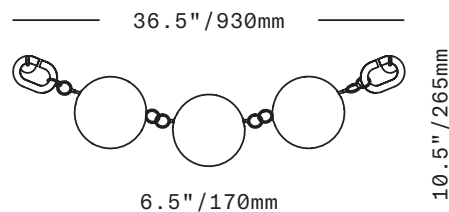

SkLO

Bead 3

WALLPIECE

Alabaster with armature in Brushed Brass finish

Decorative sculptural wallpieces of large handblown Czech glass “beads” strung on a handmade brass armature. Attaching to the wall at each end with custom hardware (included), the beads drape gracefully between.

All glass dimensions are approximate – handblown glass dimensions vary by nature and intent

Made in the Czech Republic

SC551 [---][--]

Bead 3 Wallpiece

Glass colors

○ Alabaster [ALB]

● Plum [PLM]

● Smoke [SMK]