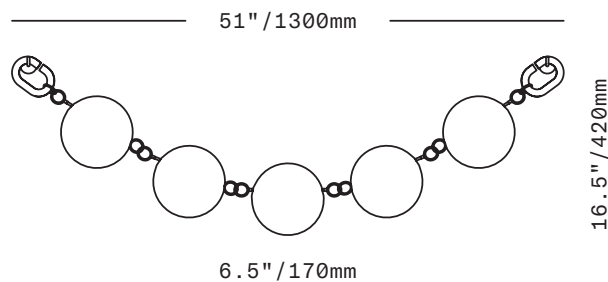

Decorative sculptural wallpieces of large handblown Czech glass "beads" strung on a handmade brass armature. Attaching to the wall at each end with custom hardware (included), the beads drape gracefully between.

All glass dimensions are approximate – handblown glass dimensions vary by nature and intent

Made in the Czech Republic

SC552 [---][--]

Bead 5 Wallpiece

Glass colors

○ Alabaster [ALB]

● Plum [PLM]

● Smoke [SMK]

Metal finishes

● Dark Oxidized [DX]

● Brushed Brass [BB]

● Brushed Nickel [BN]

○ Polished Nickel [PN]

twentieth

sales@twentieth.net

323.904.1200

www.twentieth.net

March 2022