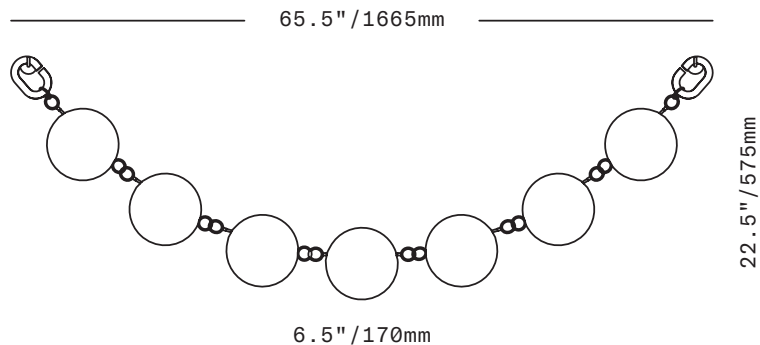

Decorative sculptural wallpieces of large handblown Czech glass “beads” strung on a handmade brass armature. Attaching to the wall at each end with custom hardware (included), the beads drape gracefully between.

All glass dimensions are approximate – handblown glass dimensions vary by nature and intent

Made in the Czech Republic

SC553 [---][--]

Bead 7 Wallpiece

Glass colors

○ Alabaster [ALB]

● Plum [PLM]

● Smoke [SMK]

Metal finishes

● Dark Oxidized [DX]

● Brushed Brass [BB]

● Brushed Nickel [BN]

○ Polished Nickel [PN]

twentieth

sales@twentieth.net

323.904.1200

www.twentieth.net

March 2022