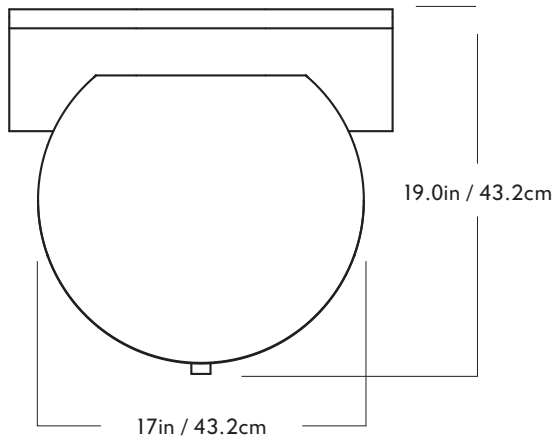

## Three Plane

Materials  
Hard Maple, Black Walnut, or White Oak

Dimensions  
D 19in / 48.3cm x W 20in / 50.8cm x H 30.5in / 77.5cm  
Seat Height: 17in / 43.2cm

Weight  
28lb / 12.7kg \*Product weights may vary by wood material

Shipping Dimensions  
L 28in / 72cm x W 28in / 72cm x H 38in / 38cm

Shipping Weight  
54lb / 25kg \*Shipping weights may vary by wood material