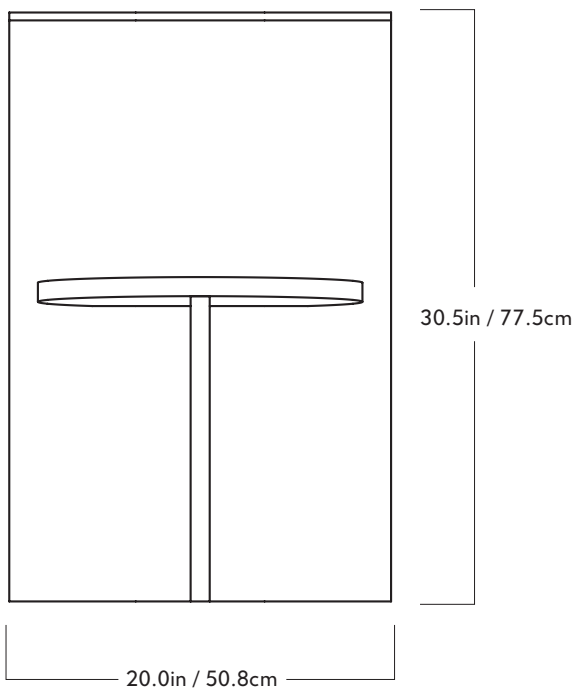

## Three Plane

Materials  
Hard Maple, Black Walnut, or White Oak

Dimensions  
D 19in / 48.3cm x W 20in / 50.8cm x H 30.5in / 77.5cm  
Seat Height: 17in / 43.2cm

Weight  
28lb / 12.7kg \*Product weights may vary by wood material

Shipping Dimensions  
L 28in / 72cm x W 28in / 72cm x H 38in / 38cm

Shipping Weight  
54lb / 25kg \*Shipping weights may vary by wood material