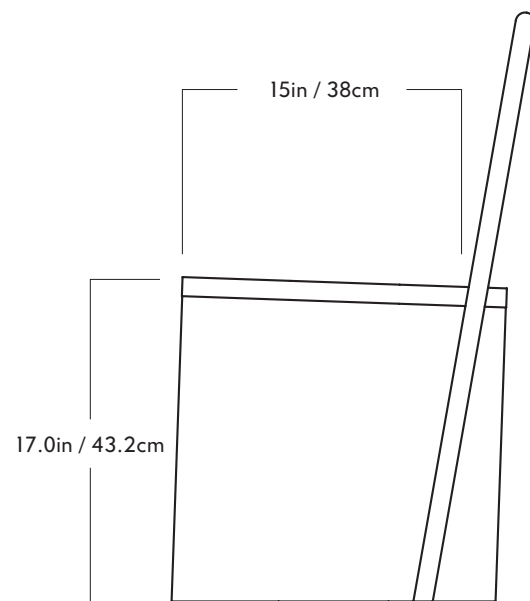

## Three Plane

Materials  
Hard Maple, Black Walnut, or White Oak

Dimensions  
D 19in / 48.3cm x W 20in / 50.8cm x H 30.5in / 77.5cm  
Seat Height: 17in / 43.2cm

Weight  
28lb / 12.7kg \*Product weights may vary by wood material

Shipping Dimensions  
L 28in / 72cm x W 28in / 72cm x H 38in / 38cm

Shipping Weight  
54lb / 25kg \*Shipping weights may vary by wood material