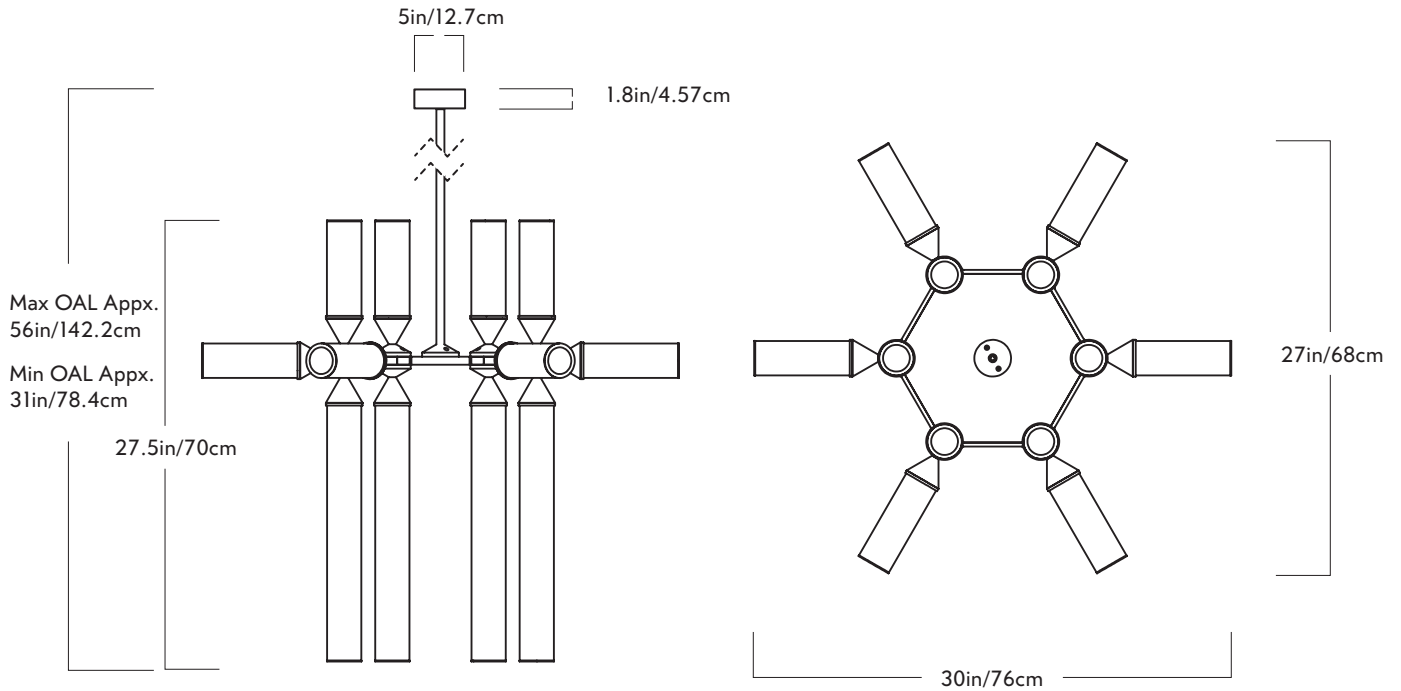

Roll & Hill

twentieth
 sales@twentieth.net
 323.904.1200
 www.twentieth.net

Castle

18-02

Series
 Castle

Finishes / Colors
 Black, bronze, brushed brass

120V LED Illumination

Integrated LED
 Wattage: 45 Watts
 Lumens (Clear): 4450 Lumens est.
 Lumens (Cream): 3450 Lumens est.
 Lumens (Smoke): 1400 Lumens est.
 Color Temperature: 2700K, 90 CRI
 LED Lifetime: 50,000 hours est.
 Dimming: TRIAC, ELV or 0-10V

Product
 18-02

Glass Options
 Clear, cream, smoke

Dimensions
 L 30in/76cm x W 27in/68cm x
 H 27.5in/70cm

Suspension
 1/2-inch aluminum stem in matching metal finish. 35-inch length included with lamp. 72-inch length available for additional cost. Stem length can be adjusted on site.

Weights
 21.5lb/9.8kg

Materials
 Machined aluminum, glass

Canopy
 5-inch round in matching metal finish

Ceiling Slope
 0° mounting slope.
 Up to 90° variable hang-straight available upon request.

Driver location
 Driver located in the canopy

Certifications
 UL, cUL (120V)
 CE, CB (240V)

Fixture Mounting

Designed to be mounted on standard 4in. Electrical Box.
 Two #8-32 screws included.
 Additional mounting hardware provided for 240V versions.