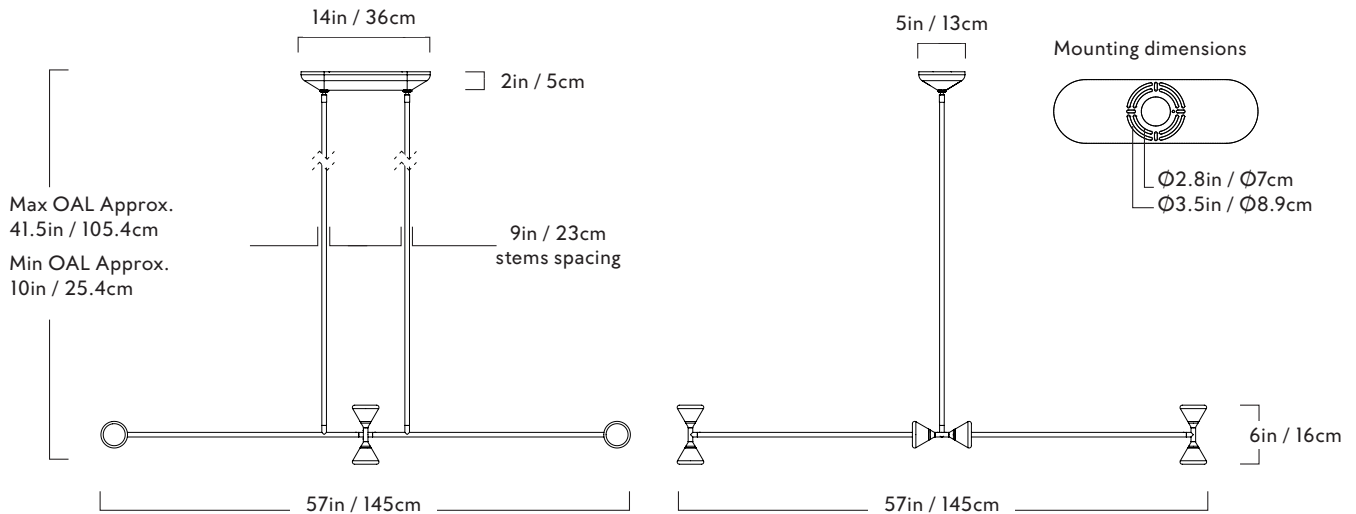

Roll & Hill

twentieth
sales@twentieth.net
323.904.1200
www.twentieth.net

Apollo

Series
Apollo

Product
Chandelier - 8 Lights

Dimensions
L 57 in / 145 cm x W 57 in / 145 cm x
H 41.5 in / 105.4 cm

Weight
10.6 lb / 4.8 kg

Shipping Dimensions
L 51 in / 129 cm x W 51 in / 129 cm x
H 26 in / 66 cm

Shipping Weight
62 lb / 28 kg

Materials
Brass, Steel, Glass, White Oak

Chandelier - 8 Lights

Finishes/Colors
Matte black metal / Brushed brass detail,
Matte ivory metal / Brushed brass detail

Suspension
Two 1/2-inch diameter stems in match-
ing metal finish. 35 in length included.
72 in length available for additional cost.
Stems length can be adjusted on site.

Canopy
L 14 in / 36 cm x W 5 in / 13 cm x
H 2 in / 5 cm solid white-oak. Available
in 2 coordinating finishes: Oxidized oak
for Matte black and Brushed brass metal
fixtures, Whitewashed oak for Matte
ivory metal fixtures.

Ceiling Slope
0° - 10° mounting slope.
Up to 90° variable hang-straight
available upon request.

Certifications
UL/cUL (120V)
CE (240V)

120V Illumination
Integrated LED
Wattage: 45 W
Lumens: 2,800 Lumens est.
Color Temperature: 2700 K, 90+ CRI
LED Lifetime: 50,000 Hours est.
Dimming: Triac, ELV or 0-10V