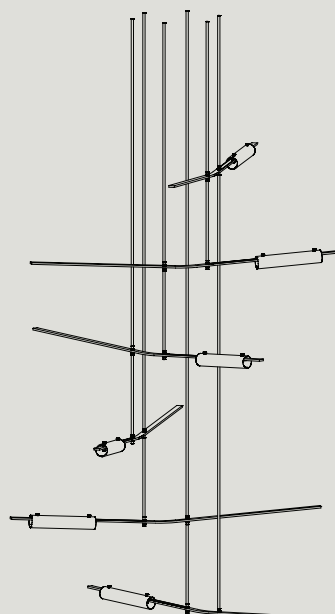

## VOLANT 55 & 66

CHANDELIER

Volant is a modern chandelier that's almost akin to a kinetic sculpture. A static lamp with a mystifying ability to appear in motion. Solid brass bars are home to textured, tubular formed glass elements, angled to give the impression of floating objects revolving around each other. The result is an elegant equilibrium that's at once enthralling yet soothing.

## DIMENSIONS

VC555  
L 1790 W 1720 H 2090  
L 5'10" W 5'8" H 6'10"  
MIN DROP HEIGHT - H 2590 / 8'6"

VC666  
L 1790 W 1790 H 2580  
L 5'10" W 5'10" H 8'6"  
MIN DROP HEIGHT - H 3080 / 10'1"

\*HANG HEIGHT NEEDS TO BE CONFIRMED PRIOR TO PRODUCTION.  
\*POWER ACCESS POINT REQUIRED AT CENTRE OF CEILING CANOPY.