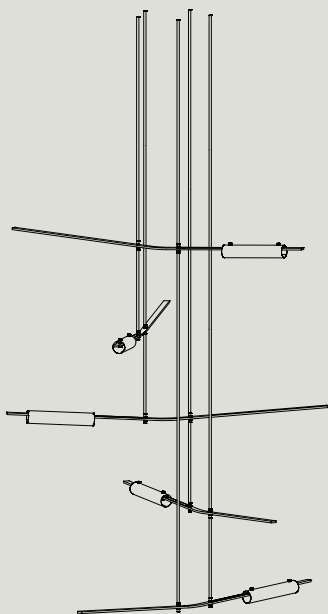

## VOLANT 55 & 66

CHANDELIER

Volant is a modern chandelier that's almost akin to a kinetic sculpture. A static lamp with a mystifying ability to appear in motion. Solid brass bars are home to textured, tubular formed glass elements, angled to give the impression of floating objects revolving around each other. The result is an elegant equilibrium that's at once enthralling yet soothing.

## DIMENSIONS

VC555  
L 1790 W 1720 H 2090  
L 5'10" W 5'8" H 6'10"  
MIN DROP HEIGHT - H 2590 / 8'6"

VC666  
L 1790 W 1790 H 2580  
L 5'10" W 5'10" H 8'6"  
MIN DROP HEIGHT - H 3080 / 10'1"

\*HANG HEIGHT NEEDS TO BE CONFIRMED PRIOR TO PRODUCTION.  
\*POWER ACCESS POINT REQUIRED AT CENTRE OF CEILING CANOPY.