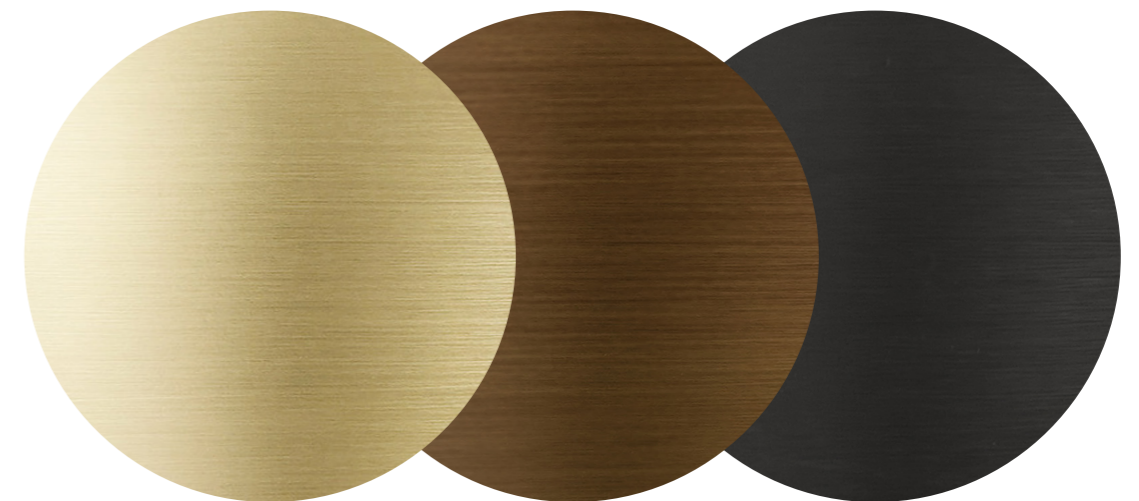

# VOLANT CHANDELIER

**G-FLU**

FLUTED  
GLASS

**G-FFL**

FROSTED FLUTED  
GLASS

**G-FBL**

FROSTED BLACK  
GLASS

The Volant Chandelier's glass shades are available in three different finish options, each creating a unique light dispersion.

**BR-NAT**

BRUSHED  
BRASS

**BR-BRZ**

BRONZED  
BRASS

**BR-BLK**

BLACKENED  
BRASS

The body and ceiling canopy of the Volant Chandelier is solid brass available in three different brushed finishes.