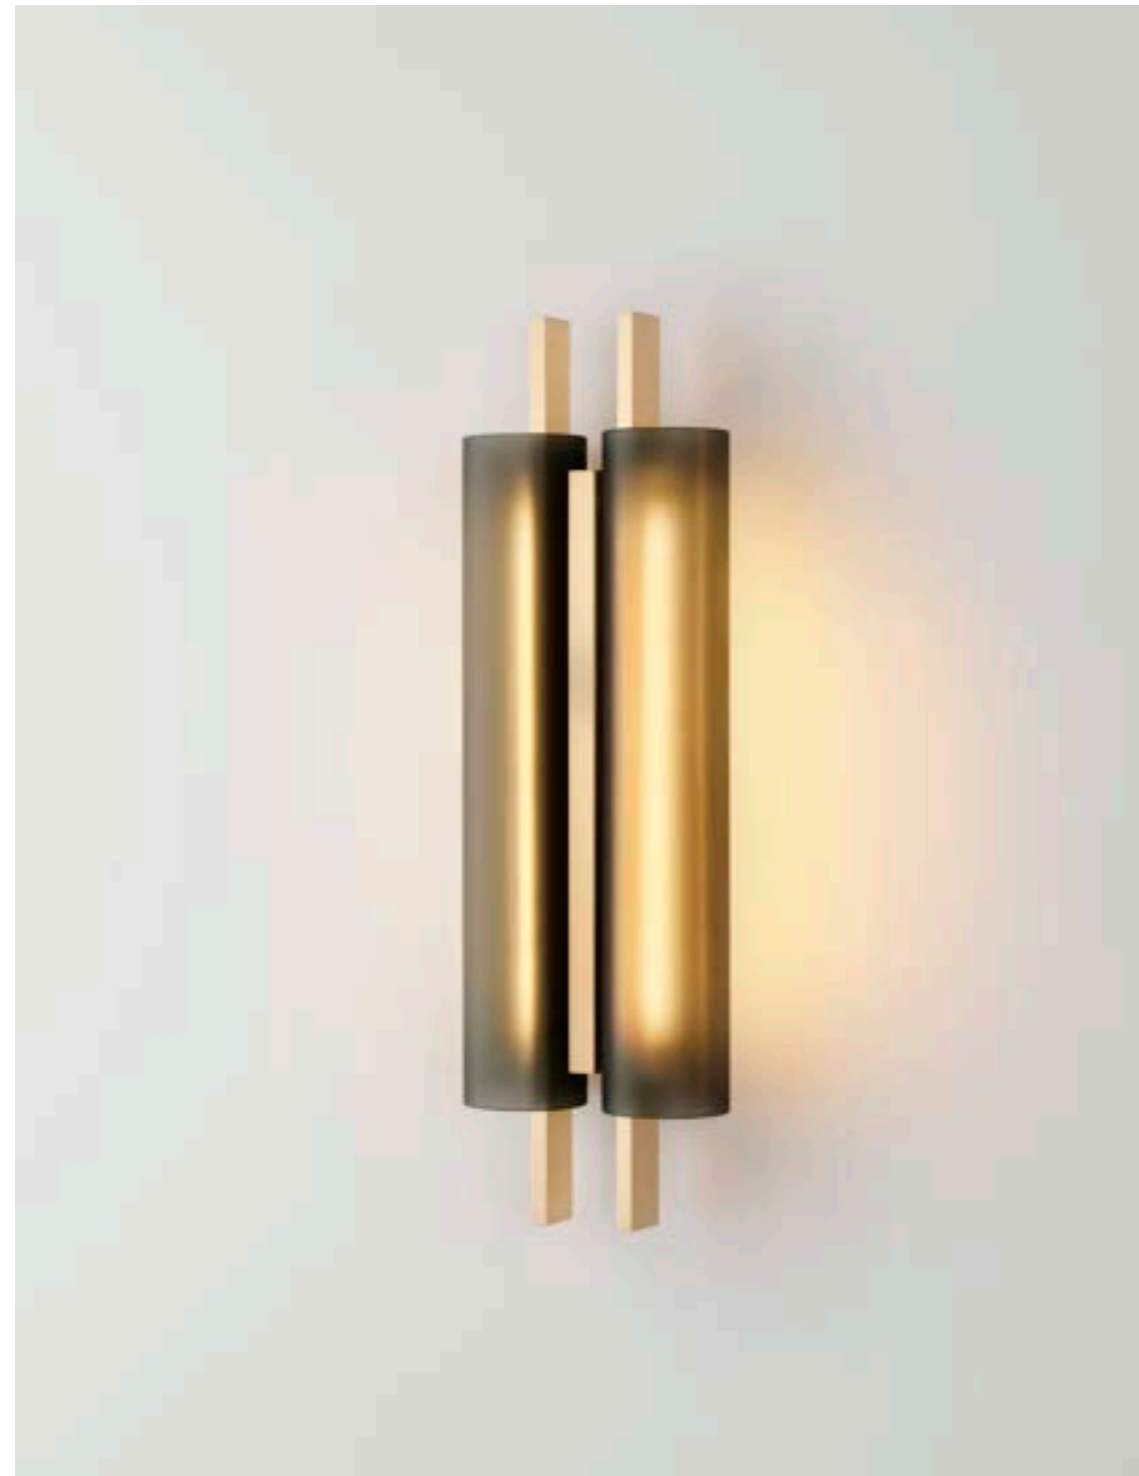

MATERIAL GUIDE

ROSS GARDAM

twentieth

sales@twentieth.net
323.904.1200
www.twentieth.net

VOLANT WALL LIGHT

G-FLU

FLUTED
GLASS

G-FFL

FROSTED FLUTED
GLASS

G-FBL

FROSTED BLACK
GLASS

The Volant Wall's glass shades are available in three different finish options, each creating a unique light dispersion.

BR-NAT

BRUSHED
BRASS

BR-BRZ

BRONZED
BRASS

BR-BLK

BLACKENED
BRASS

The body of the Volant Wall is solid brass available in three different brushed finishes.