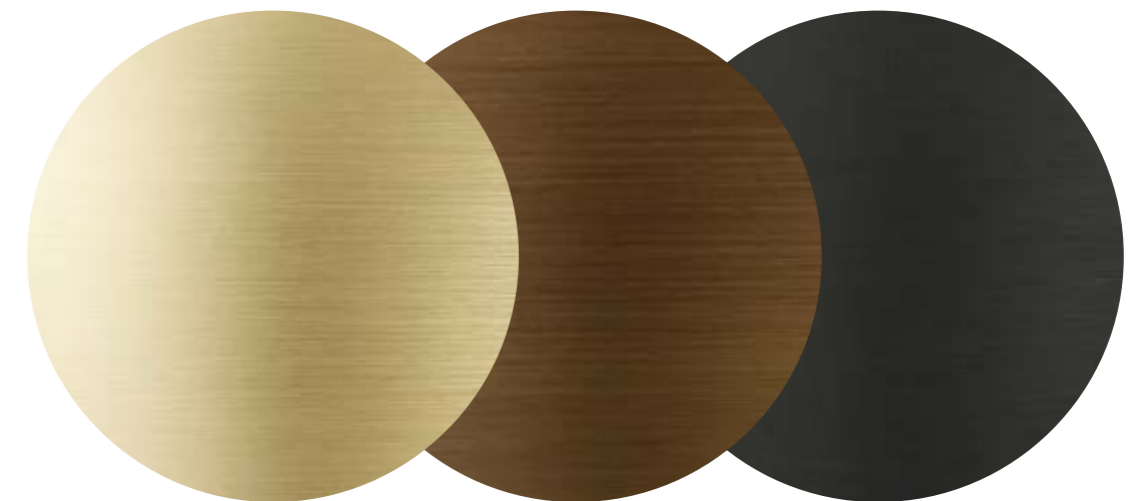

MATERIAL GUIDE

ROSS GARDAM

twentieth

sales@twentieth.net
323.904.1200
www.twentieth.net

VOLANT WALL LIGHT

G-FLU

FLUTED
GLASS

G-FFL

FROSTED FLUTED
GLASS

G-FBL

FROSTED BLACK
GLASS

The Volant Wall's glass shades are available in three different finish options, each creating a unique light dispersion.

BR-NAT

BRUSHED
BRASS

BR-BRZ

BRONZED
BRASS

BR-BLK

BLACKENED
BRASS

The body of the Volant Wall is solid brass available in three different brushed finishes.