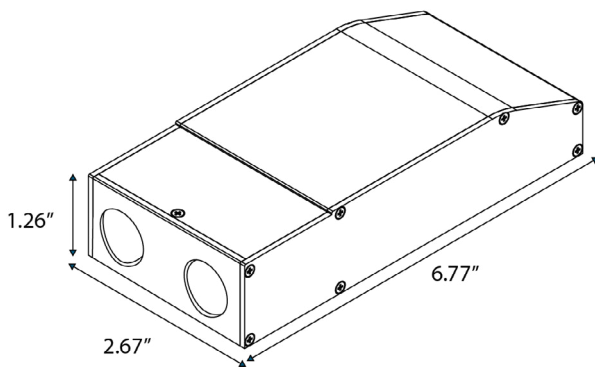

LED DRIVER

E60L12DC-KO - 110V

Magnitude's E60L12DC-KO dimmable voltage LED driver is class 2 rated and designed to operate with any standard MLV/ Incandescent TRIAC (Leading edge) dimmer switch. Encased in a low profile aluminum enclosure that includes 2 knock-outs to enable easy installation makes it the perfect choice for under cabinet lights, tape lights and various LED fixtures installations. Our electrical specification includes Auto Reset, over current and short circuit protection. Efficiency of 90% and higher allows the driver to operate at low temperatures.

Features:

- Dimmable with any standard MLV/Incandescent TRI-AC- (Leading edge) dimmer switch.
- Super compact ALUMINUM CASE.
- Class 2
- UL 8750
- IP67 - Withstands wet and salty conditions.
- Nema 3R - Outdoor Use
- Auto-Reset Protection for short circuits & over-voltage.
- FCC 15 part 2
- 12V DC True RMS

Specifications:

Max Load	60W
Input Voltage	120V AC
Input Current at Max Load	0.61 A
Output Voltage	12V DC
Output Current at Max load	5.26 A
Power Factor	0.95
Efficiency	> 90 %
Operating Temp.	-20c - 70c (-4F -158F)
Short Circuit Protection	Yes
Overcurrent Protection	Yes
Over Temperature	Yes
Open Circuit Protections	Yes
Input Wires (White / Black)	14 AWG
Output Wires (Red / Black)	18 AWG
Weight	481g
Dimensions (inches)	6.77" x 2.67" x 1.26"
Dimensions (cm)	17.2cm x 6.8cm x 3.2cm

twentieth

sales@twentieth.net
323.904.1200
www.twentieth.net