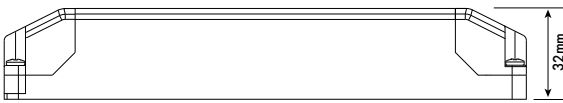

LED DRIVER

UVC1250TD - 220V

Features:

- Constant voltage output
- Fully isolated
- Short circuit, over current and over voltage protection up to 80% efficient.
- Fire resistant plastic cover
- Compatible with leading and trailing edge dimmers
- 20 - 100% Dimming Load and Dimming range
- Mains dimmable
- Screw terminals
- IP44 design for indoor use
- 2 years warranty

Specifications:

Part Code	UVC1250TD UVC2450TD
Voltage	220V ~ 240VAC
Frequency	50-60 Hz
Current	0.4A
Inrush Current	<2.5A
Power Factor	0.95
Load Voltage	12V
No Load Voltage	12V
Current	4.16A
Power	50W
Power Factor	>0.95
Efficiency (TYP)	>80%
Over Load	Auto-recovery
Short Circuit	Auto-recovery
Over Voltage	Auto-recovery
Operating Temperature	-20 ~ +50°C
Storage Temperature	-40 ~ +70°C
Relative Humidity	5 ~ 95%
Lifetime	50K hrs at TC max (85°C)
Connections	Screw terminal on I/P & O/P
Weight	200g
Dimensions (inches)	7.2" x 2.4" x 1.25"
Dimensions (cm)	18.4 cm x 6 cm x 3.2 cm

twentieth

sales@twentieth.net
323.904.1200
www.twentieth.net