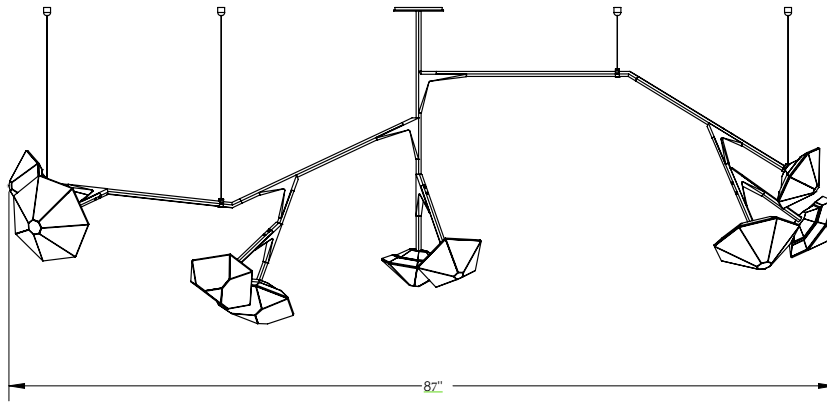

SPECIFICATIONS

Standard Finishes:

Blown Glass: Alabaster White

Metal: Blackened Steel, Satin Nickel,
Satin Brass, Satin Copper or Satin Bronze

Specifications:

Dimensions: 87" x 16" x 33" H + Stem

221 cm x 41 cm x 84 cm H + Stem

Weight: 70 lbs / 31.75 kg

Light Source: 12V 6 Watt LED (included)

LED Drivers: E60L12DC-KO - 110V
UVC1250TD - 220V

Total Wattage (nominal): 27.9 w

Lumens (total): 6120 lm

Stems & Canopies:

Standard Stem Lengths: 6", 12", 18" or 24"

15 cm, 31 cm, 46 cm or 61 cm

Additional Stem Lengths: 30", 36", 42" or 48"

76 cm, 91 cm, 107 cm or 122 cm

(up-charge applies)

Standard Canopy: 5" x 0.5" / 12 cm x 1.3cm

Deep Canopy: Dimensions on request.

Custom finishes available upon inquiry.

Made and assembled in Canada. Item is UL & CE listed.

FILE#: E488971
FILE#: E503097

STANDARD FINISHES

Blown Glass:

Metal:

twentieth

sales@twentieth.net
323.904.1200
www.twentieth.net