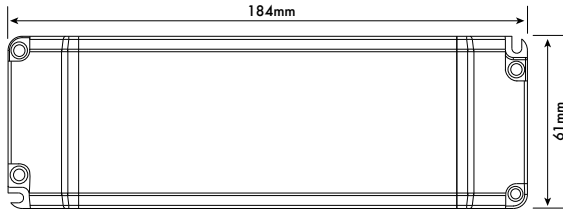

LED DRIVER

UVC1250TD - 220V

Features:

- Constant voltage output
- Fully isolated
- Short circuit, over current and over voltage protection up to 80% efficient.
- Fire resistant plastic cover
- Compatible with leading and trailing edge dimmers
- 20 - 100% Dimming Load and Dimming range
- Mains dimmable
- Screw terminals
- IP44 design for indoor use
- 2 years warranty

Specifications:

Part Code	UVC1250TD UVC2450TD
Voltage	220V ~ 240VAC
Frequency	50-60 Hz
Current	0.4A
Inrush Current	<2.5A
Power Factor	0.95
Load Voltage	12V
No Load Voltage	12V
Current	4.16A
Power	50W
Power Factor	>0.95
Efficiency (TYP)	>80%
Over Load	Auto-recovery
Short Circuit	Auto-recovery
Over Voltage	Auto-recovery
Operating Temperature	-20 ~ +50°C
Storage Temperature	-40 ~ +70°C
Relative Humidity	5 ~ 95%
Lifetime	50K hrs at TC max (85°C)
Connections	Screw terminal on I/P & O/P
Weight	200g
Dimensions (inches)	7.2" x 2.4" x 1.25"
Dimensions (cm)	18.4 cm x 6 cm x 3.2 cm

twentieth

sales@twentieth.net
323.904.1200
www.twentieth.net