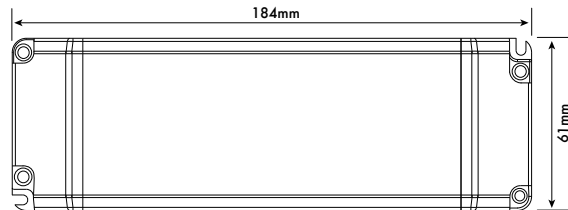

LED DRIVER

UVC1250TD - 220V

Features:

- Constant voltage output
- Fully isolated
- Short circuit, over current and over voltage protection up to 80% efficient.
- Fire resistant plastic cover
- Compatible with leading and trailing edge dimmers
- 20 ~ 100% Dimming Load and Dimming range
- Mains dimmable
- Screw terminals
- IP44 design for indoor use
- 2 years warranty

Specifications:

Part Code	UVC1250TD UVC2450TD
Voltage	220V ~ 240VAC
Frequency	50-60 Hz
Current	0.4A
Inrush Current	<2.5A
Power Factor	0.95
Load Voltage	12V
No Load Voltage	12V
Current	4.16A
Power	50W
Power Factor	>0.95
Efficiency (TYP)	>80%
Over Load	Auto-recovery
Short Circuit	Auto-recovery
Over Voltage	Auto-recovery
Operating Temperature	-20 ~ +50°C
Storage Temperature	-40 ~ +70°C
Relative Humidity	5 ~ 95%
Lifetime	50K hrs at TC max (85°C)
Connections	Screw terminal on I/P & O/P
Weight	200g
Dimensions (inches)	7.2" x 2.4" x 1.25"
Dimensions (cm)	18.4 cm x 6 cm x 3.2 cm

twentieth

sales@twentieth.net
323.904.1200
www.twentieth.net