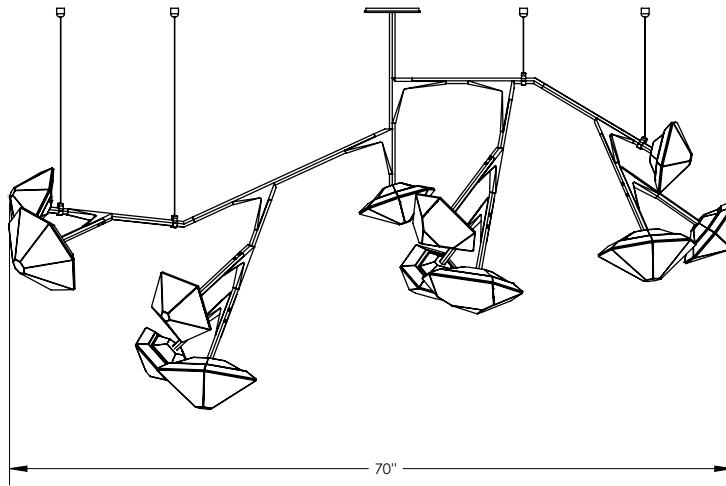

SPECIFICATIONS

Standard Finishes:

Blown Glass: Alabaster White

Metal: Blackened Steel, Satin Nickel,
Satin Brass, Satin Copper or Satin Bronze

Specifications:

Dimensions: 68.5" x 25" x 37.5" H + Stem

174 cm x 64 cm x 95 cm H + Stem

Weight: 90 lbs / 40.8 kg

Light Source: 12V 6 Watt LED (included)

LED Drivers: E60L12DC-KO - 110V
UVC1250TD - 220V

Total Wattage (nominal): 37.2 w
Lumens (total): 8160 lm

Stems & Canopies:

Standard Stem Lengths: 6", 12", 18" or 24"

15 cm, 31 cm, 46 cm or 61 cm

Additional Stem Lengths: 30", 36", 42" or 48"

76 cm, 91 cm, 107 cm or 122 cm
(up-charge applies)

Standard Canopy: 5" x 0.5" / 12 cm x 1.3cm

Deep Canopy: Dimensions on request.

Custom finishes available upon inquiry.

Made and assembled in Canada. Item is UL & CE listed.

FILE#: E488971
FILE#: E503097

STANDARD FINISHES

Blown Glass:

Metal:

twentieth

sales@twentieth.net
323.904.1200
www.twentieth.net