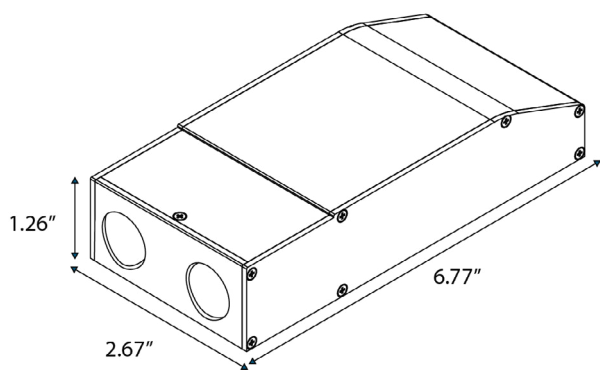

LED DRIVER

E60L12DC-KO - 110V

Magnitude's E60L12DC-KO dimmable voltage LED driver is class 2 rated and designed to operate with any standard MLV/ Incandescent TRIAC (Leading edge) dimmer switch. Encased in a low profile aluminum enclosure that includes 2 knock-outs to enable easy installation makes it the perfect choice for under cabinet lights, tape lights and various LED fixtures installations. Our electrical specification includes Auto Reset, over current and short circuit protection. Efficiency of 90% and higher allows the driver to operate at low temperatures.

Features:

- Dimmable with any standard MLV/Incandescent TRI-AC- (Leading edge) dimmer switch.
- Super compact ALUMINUM CASE.
- Class 2
- UL 8750
- IP67 - Withstands wet and salty conditions.
- Nema 3R - Outdoor Use
- Auto-Reset Protection for short circuits & over-voltage.
- FCC 15 part 2
- 12V DC True RMS

Specifications:

Max Load	60W
Input Voltage	120V AC
Input Current at Max Load	0.61 A
Output Voltage	12V DC
Output Current at Max load	5.26 A
Power Factor	0.95
Efficiency	> 90 %
Operating Temp.	-20c - 70c (-4F -158F)
Short Circuit Protection	Yes
Overcurrent Protection	Yes
Over Temperature	Yes
Open Circuit Protections	Yes
Input Wires (White / Black)	14 AWG
Output Wires (Red / Black)	18 AWG
Weight	481g
Dimensions (inches)	6.77" x 2.67" x 1.26"
Dimensions (cm)	17.2cm x 6.8cm x 3.2cm

twentieth

sales@twentieth.net
323.904.1200
www.twentieth.net