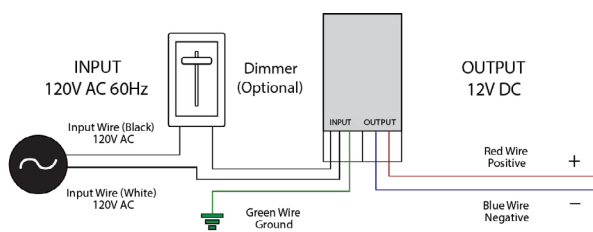

LED DRIVER

E60L12DC-KO - 110V

Magnitude's E60L12DC-KO dimmable voltage LED driver is class 2 rated and designed to operate with any standard MLV/ Incandescent TRIAC (Leading edge) dimmer switch. Encased in a low profile aluminum enclosure that includes 2 knock-outs to enable easy installation makes it the perfect choice for under cabinet lights, tape lights and various LED fixtures installations. Our electrical specification includes Auto Reset, over current and short circuit protection. Efficiency of 90% and higher allows the driver to operate at low temperatures.

Features:

- Dimmable with any standard MLV/Incandescent TRI-AC- (Leading edge) dimmer switch.
- Super compact ALUMINUM CASE.
- Class 2
- UL 8750
- IP67 - Withstands wet and salty conditions.
- Nema 3R - Outdoor Use
- Auto-Reset Protection for short circuits & over-voltage.
- FCC 15 part 2
- 12V DC True RMS

Specifications:

Max Load	60W
Input Voltage	120V AC
Input Current at Max Load	0.61 A
Output Voltage	12V DC
Output Current at Max load	5.26 A
Power Factor	0.95
Efficiency	> 90 %
Operating Temp.	-20c - 70c (-4F -158F)
Short Circuit Protection	Yes
Overcurrent Protection	Yes
Over Temperature	Yes
Open Circuit Protections	Yes
Input Wires (White / Black)	14 AWG
Output Wires (Red / Black)	18 AWG
Weight	481g
Dimensions (inches)	6.77" x 2.67" x 1.26"
Dimensions (cm)	17.2cm x 6.8cm x 3.2cm

twentieth

sales@twentieth.net
323.904.1200
www.twentieth.net