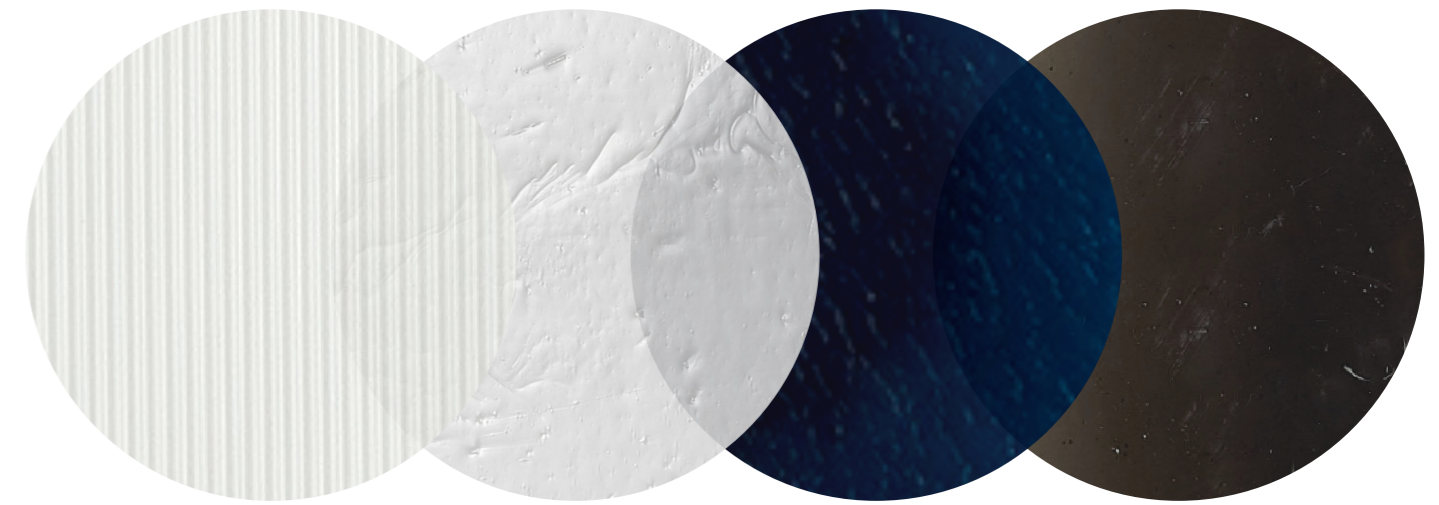

# NEBULAE WALL LIGHT

**G-FLT**  
FLUTED CLEAR  
TEXTURED GLASS

**G-PWH**  
PEARL WHITE  
TEXTURED GLASS

**G-RPL**  
RIPPLED BLUE  
TEXTURED GLASS

**G-BBL**  
BUBBLED BLACK  
TEXTURED GLASS

The Nebulae Wall Light's disks are available in four different textured glass options, each creating a unique light dispersion.

**A-CHM**  
CHAMPAGNE ANODISED  
ALUMINIUM

**A-BLK**  
BLACK  
ANODISED ALUMINIUM

The central bolt and wall canopy of each Nebulae Wall Light is finished to either anodised champagne or anodised black.