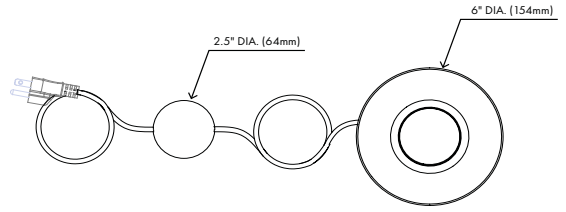

SPECIFICATIONS

Standard Finishes:

Glass Beads: Smoked Bronze or Smoked Gray

Marble: Grigio Carnico or Bianca Gioia

Metal: Blackened Steel, Satin Bronze or Satin Brass

Specifications:

Dimensions: 6" x 5.18"

15 cm x 13 cm

Weight: 7 lbs / 3.2 kg

Light Bulb: E12 2W cct: 2700K - 120V
E12 2W cct: 2700K - 220V

Total Wattage (nominal): 5.0 w

Lumens (total): 1000 lm

Custom finishes available upon inquiry.

Made and assembled in Canada. Item is UL & CE listed.

STANDARD FINISHES

Glass Beads:

Marble:

Metal:

twentieth

sales@twentieth.net
323.904.1200
www.twentieth.net