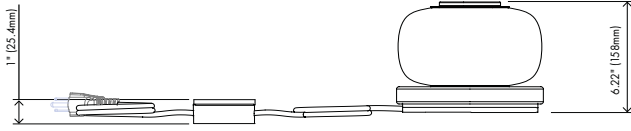

SPECIFICATIONS

Standard Finishes:

Glass Beads: Smoked Bronze or Smoked Gray

Marble: Grigio Carnico or Bianca Gioia

Metal: Blackened Steel, Satin Bronze or Satin Brass

Specifications:

Dimensions: 6" x 5.18"

15 cm x 13 cm

Weight: 7 lbs / 3.2 kg

Light Bulb: E12 2W cct: 2700K - 120V
E12 2W cct: 2700K - 220V

Total Wattage (nominal): 5.0 w

Lumens (total): 1000 lm

Custom finishes available upon inquiry.

Made and assembled in Canada. Item is UL & CE listed.

STANDARD FINISHES

Glass Beads:

Marble:

Metal:

twentieth

sales@twentieth.net
323.904.1200
www.twentieth.net